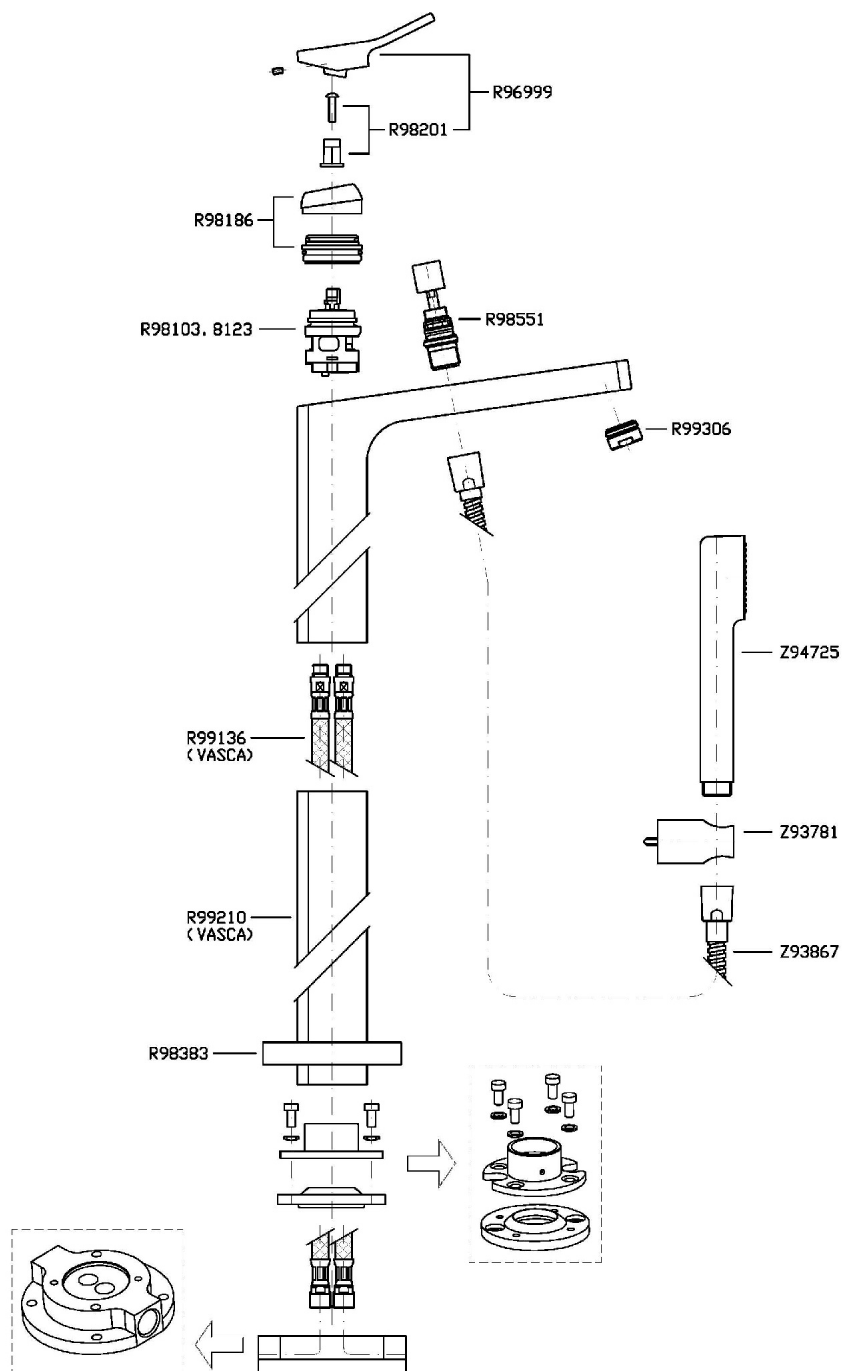

## SOFT

ZP7622

Disegno Complessivo / Overall Drawing

## SOFT

ZP7622

Portate / Flowrates (lt/min)

PRESSIONE PRESSURE	1 BAR	2 BAR	3 BAR	4 BAR	5 BAR
P1 BOCCA VASCA WALL SPOUT	9	13,3	15,5	18	20,8
P2					
P3					
P4					
P5					

## SOFT

ZP7622

Pesi e Misure / Weights and Sizes

Peso ( Kg ) Weight ( lb )	11,19 ( Kg )	24,67 ( lb )
Volume test ( dc3 ) - ( in3 )	62,66 ( dc3 )	3823,75 ( in3 )
h ( mm ) - ( in )	110,00 ( mm )	4,33 ( in )
L1 ( mm ) - ( in )	445,00 ( mm )	17,52 ( in )
L2 ( mm ) - ( in )	1280,00 ( mm )	50,39 ( in )