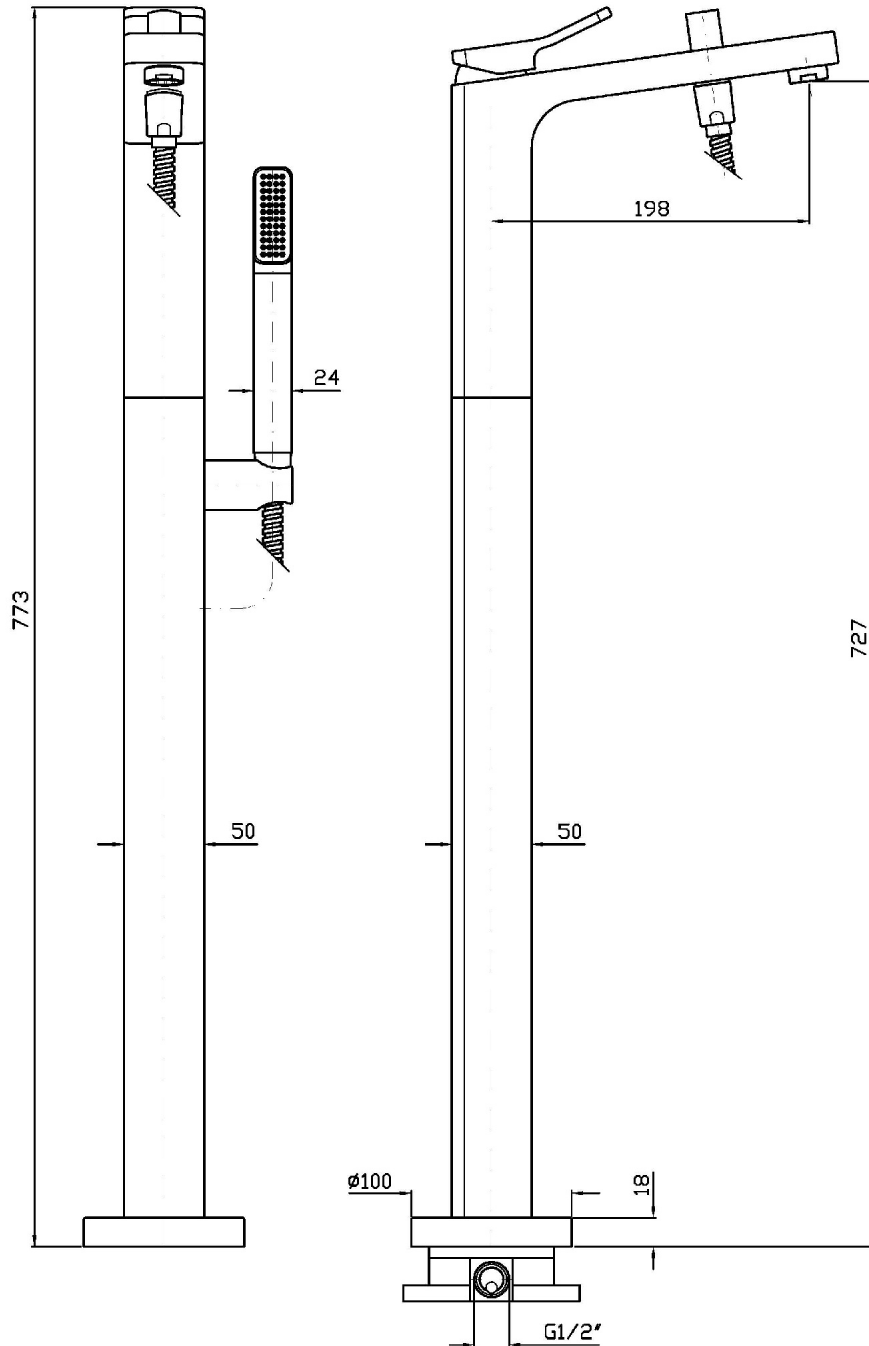

SOFT

ZP7622

Disegno Complessivo / Overall Drawing