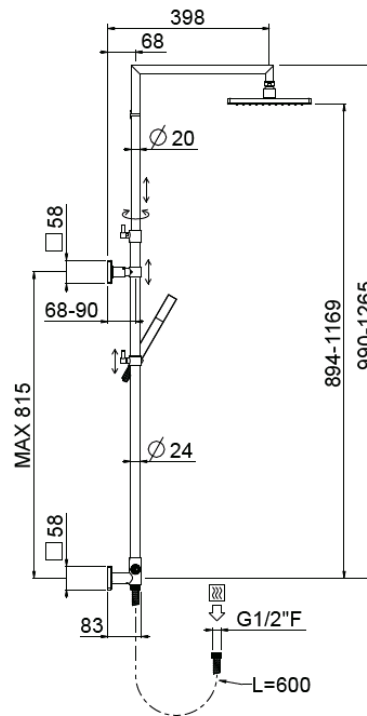

TECHNICAL DRAWING