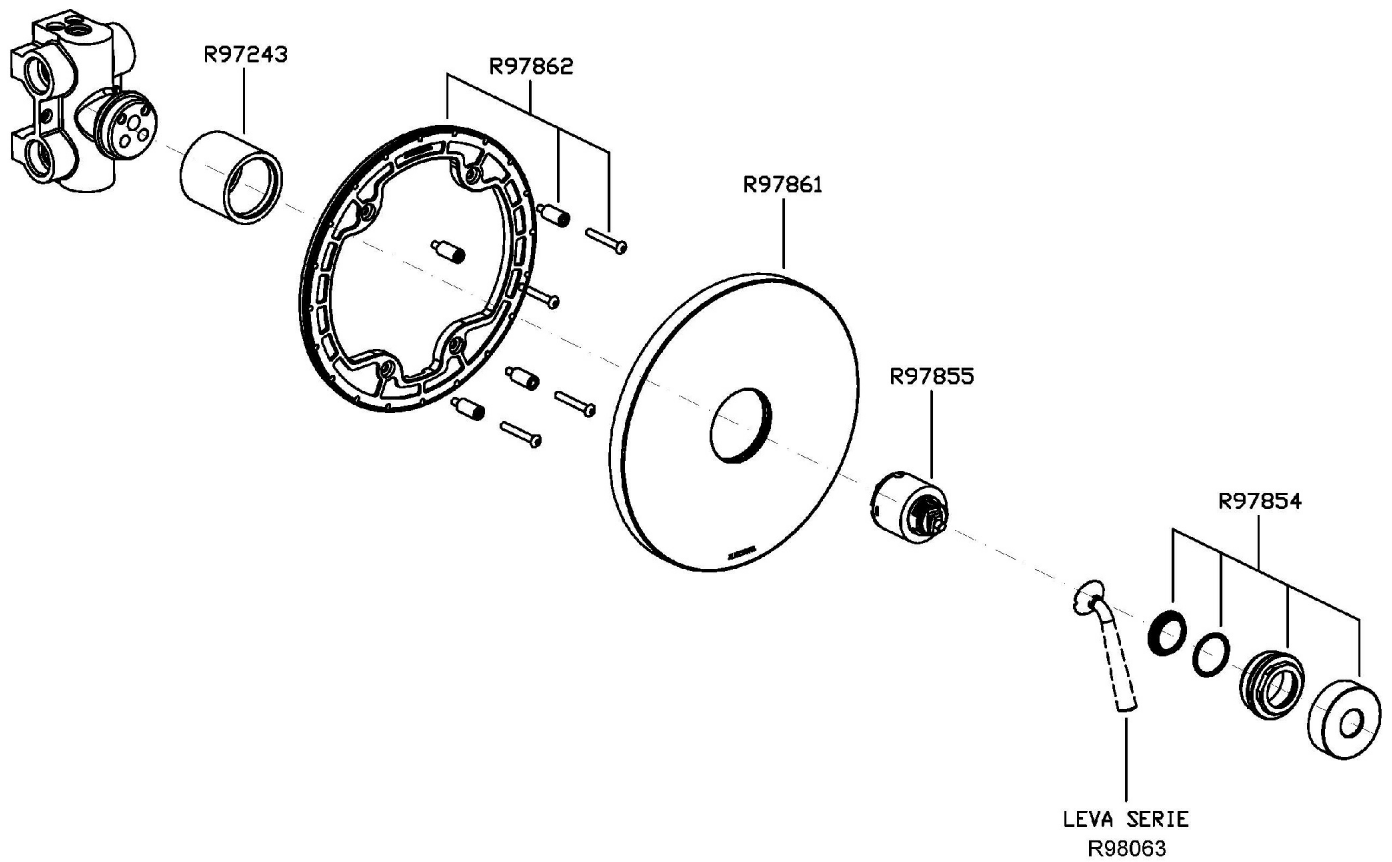

Built-in single lever shower mixer, for Zetasystem (R97800) universal built-in body.

R97800

Zetasystem - Corpo incasso universale /
Zetasystem - universal built-in body

Finiture / Finishes

Cromo / Chrome

Nickel Spazzolato /
Brushed Nickel

ISY

ZP1090

Esplosi / Exploded

ISY

ZP1090

Portate / Flowrates (lt/min)

PRESSIONE PRESSURE	1 BAR	2 BAR	3 BAR	4 BAR	5 BAR
USCITA PRIMARIA PRIMARY OUTLET <i>P1</i>	12	17	22	25	28
<i>P2</i>					
<i>P3</i>					
<i>P4</i>					
<i>P5</i>					

ISY

ZP1090

Pesi e Misure / Weights and Sizes

Peso (Kg) Weight (lb)	3,00 (Kg)	6,61 (lb)
Volume test (dc3) - (in3)	7,50 (dc3)	457,68 (in3)
h (mm) - (in)	90,00 (mm)	3,54 (in)
L1 (mm) - (in)	250,00 (mm)	9,84 (in)
L2 (mm) - (in)	333,00 (mm)	13,11 (in)