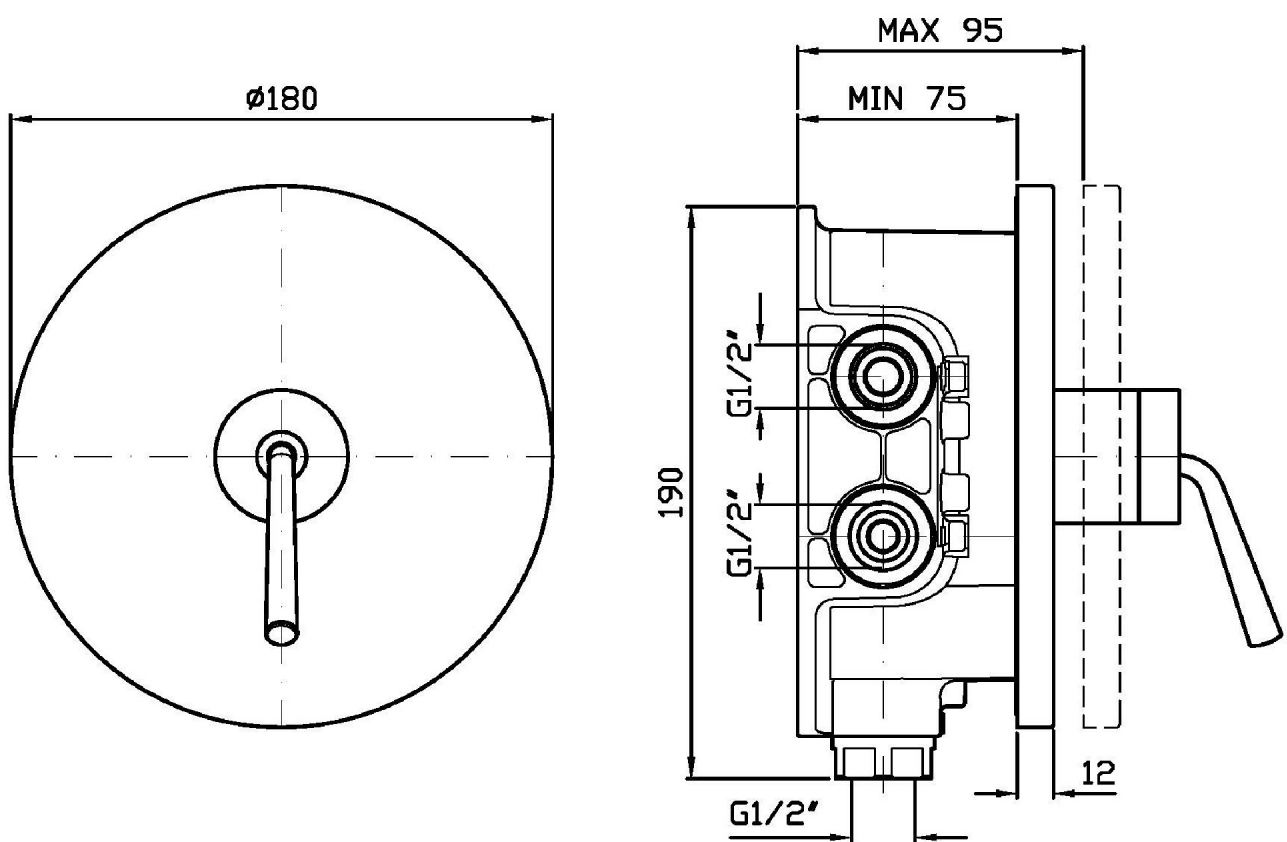

Built-in single lever shower mixer, for Zetasystem (R97800) universal built-in body.

R97800

Zetasystem - Corpo incasso universale /
Zetasystem - universal built-in body

Finiture / Finishes

Cromo / Chrome

Nickel Spazzolato /
Brushed Nickel

ISY

ZP1090

Esplosi / Exploded

ISY

ZP1090

Portate / Flowrates (lt/min)

PRESSIONE PRESSURE	1 BAR	2 BAR	3 BAR	4 BAR	5 BAR
USCITA PRIMARIA PRIMARY OUTLET <i>P1</i>	12	17	22	25	28
<i>P2</i>					
<i>P3</i>					
<i>P4</i>					
<i>P5</i>					

ISY

ZP1090

Pesi e Misure / Weights and Sizes

Peso (Kg) Weight (lb)	3,00 (Kg)	6,61 (lb)
Volume test (dc3) - (in3)	7,50 (dc3)	457,68 (in3)
h (mm) - (in)	90,00 (mm)	3,54 (in)
L1 (mm) - (in)	250,00 (mm)	9,84 (in)
L2 (mm) - (in)	333,00 (mm)	13,11 (in)