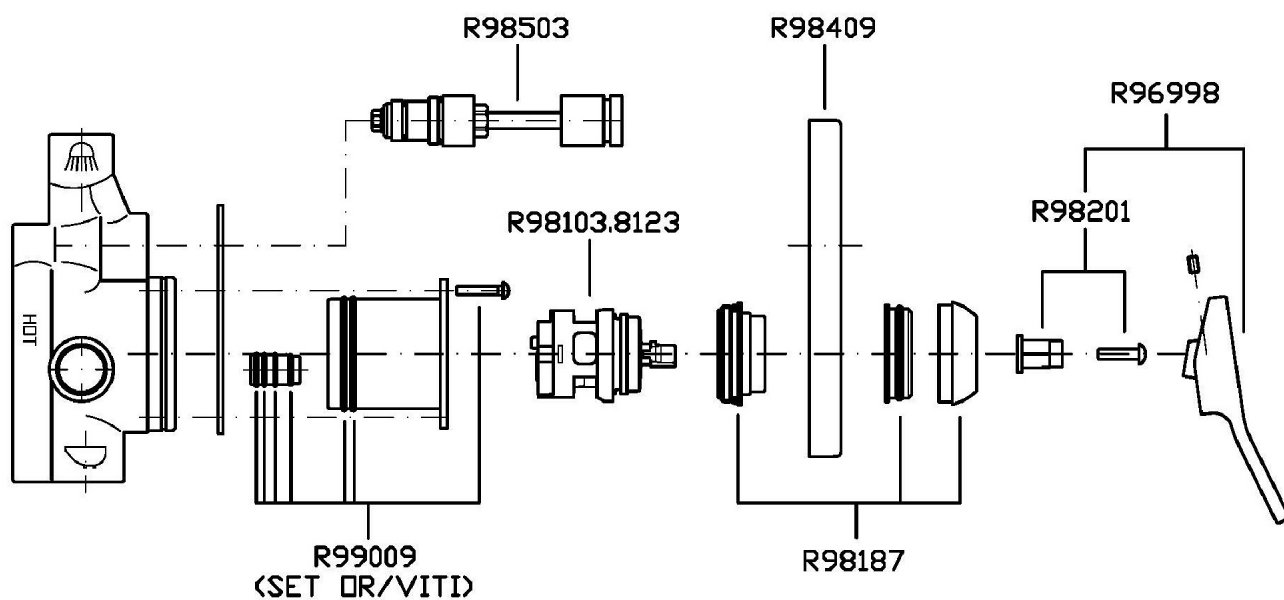

SOFT

ZP7613

Esplosi / Exploded