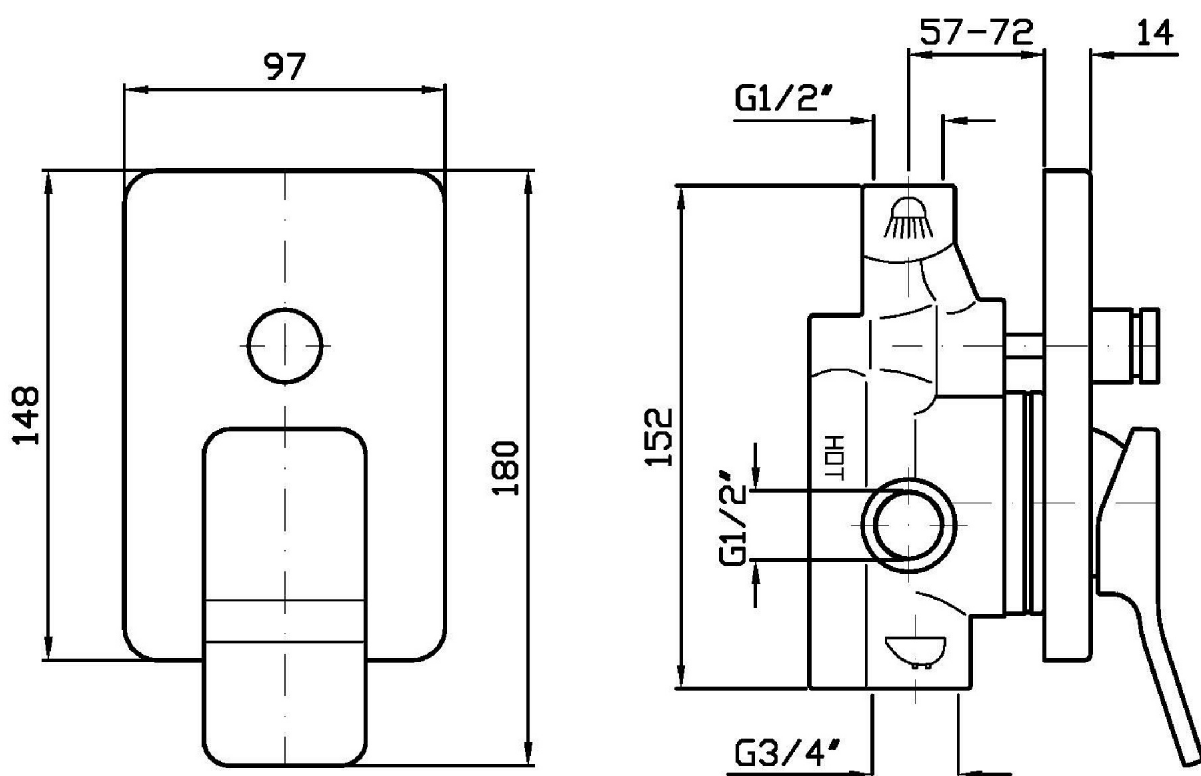

SOFT

ZP7613

Disegno Complessivo / Overall Drawing