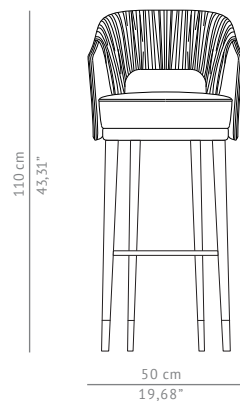

CASEGOODS UPHOLSTERY LIGHTING RUGS ART ACCESSORIES

STOLA | BAR CHAIR

Ancient Roman women dressed with a distinct and incomparable class. STOLA bar chair owes its name to these women's clothes, symbol of elegance and strength.

DIMENSIONS

WIDTH	50 cm 19,68"
DEPTH	50 cm 19,68"
HEIGHT	110 cm 43,31"
SEAT HEIGHT	78 cm 30,71"
SEAT DEPTH	40 cm 15,74"
ARMREST HEIGHT	98,8 cm 38,89"

MATERIALS

FABRIC	Cotton velvet
FABRIC REFERENCE	BB MOSS I - Colour 25
FABRIC NEEDED	2 mts 78,74" (Standard width 1,40mts 55")
LEGS	Glossy black lacquered and glossy aged brass details.

FABRIC / LEATHER REQUEST

COM	2 mts 78,74" (Standard width 1,40mts 55")
COL	30,08 sq ft

PACKAGING

DIMENSIONS	W 57 cm 22,44" D 57 cm 22,44" H 117 cm 46,06"
VOLUME	0,37 m ³ 13,06 ft ³
WEIGHT	20kg 44,09 lbs

LEAD TIME