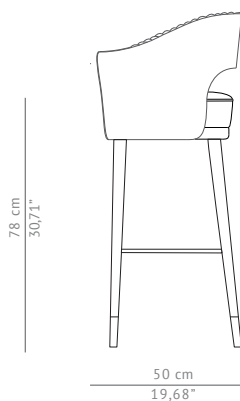

DIMENSIONS

WIDTH	50 cm 19,68"
DEPTH	50 cm 19,68"
HEIGHT	110 cm 43,31"
SEAT HEIGHT	78 cm 30,71"
SEAT DEPTH	40 cm 15,74"
ARMREST HEIGHT	98,8 cm 38,89"

MATERIALS

FABRIC	Cotton velvet
FABRIC REFERENCE	BB MOSS I - Colour 25
FABRIC NEEDED	2 mts 78,74" (Standard width 1,40mts 55")
LEGS	Glossy black lacquered and glossy aged brass details.

FABRIC / LEATHER REQUEST

COM	2 mts 78,74" (Standard width 1,40mts 55")
COL	30,08 sq ft

PACKAGING

DIMENSIONS	W 57 cm 22,44" D 57 cm 22,44" H 117 cm 46,06"
VOLUME	0,37 m ³ 13,06 ft ³
WEIGHT	20kg 44,09 lbs

LEAD TIME

Production time is between 6 to 8 weeks for BRABBU collections.
Delivery time is not included.

All of our furniture can be made to measure and it is available in different finishes.
Please note that the colours and materials shown are for reference only and small variations may occur.