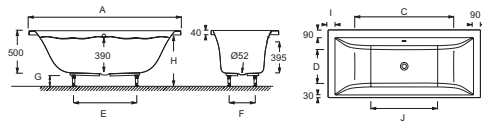

Technical drawing

Mm	E60342	E60270	E60268	E60341	E60268	E60340
A	1997⁻³	1900⁻³	1800⁻³	1697⁻³	1700⁻³	1697⁻³
B	1000⁻³	900⁻³	800⁻³	800⁻³	750⁻³	700⁻³
C	1350	1240	1140	1040	1040	1040
D	695	595	495	495	395	395
E	900	900	740	580	580	580
F	450	350	250	250	250	180
G mini/maxi	115/179	130/185	134/185	120/184	133/193	120/184
H mini/maxi	604/668	600/660	596/647	600/663	595/655	602/666
I	80	90	75	80	80	80
J	1040	840	740	740	740	740

Product Specification: Bath 190 x 90 cm. E60270. Collection: EVOK. DIMENSIONS: 190 x 90 x 50 cm. WEIGHT: 28 kg. MATERIAL: Acrylic. INSTALLATION TYPE: Drop-in. VOLUME (L): 320/250. SHAPE: Rectangular. WASTE DIAMETER: 5,2 cm. FEET: Supplied. STEP: Not supplied. WASTE : Not supplied. OPTIONAL COORDINATING PANEL: Yes. OPTIONAL COORDINATING BATHTHSCREEN: Yes. BATH WELL LENGTH: 124 cm. BATH WELL WIDTH: 59.5 cm. TWO-PERSON BATH: Yes. CAN BE EQUIPPED WITH A WHIRLPOOL SYSTEM: Yes. GUARANTEE: 10 years. OPTIONAL: Headrest. SUPPLIED WITH: Adjustable Quick clip feet. BOTTOM DIMENSIONS: 124 x 59.5 cm. Available with whirlpool system.

*Due to possible variations in computer and printer calibrations, technical factors and certain finish characteristics, the colors you see may not accurately portray the actual colors and are provided as a guide only.