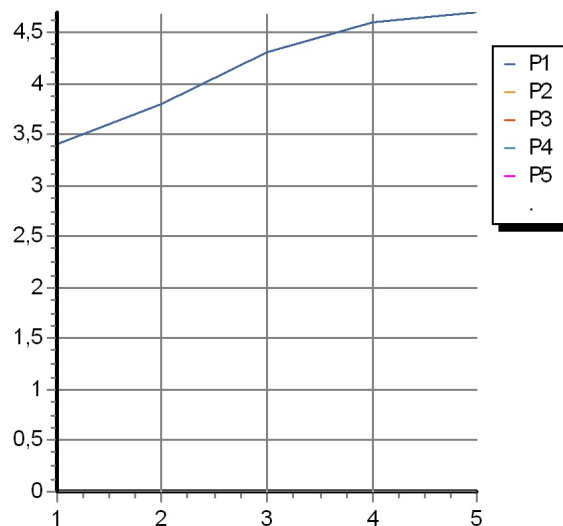

## SOFT

ZP7292

Portate / Flowrates (lt/min)

PRESSIONE PRESSURE	1 BAR	2 BAR	3 BAR	4 BAR	5 BAR
P1 LAVABO BASIN	3,4	3,8	4,3	4,6	4,7
P2					
P3					
P4					
P5					

## SOFT

ZP7292

Pesi e Misure / Weights and Sizes

Peso ( Kg ) Weight ( lb )	3,50 ( Kg )	7,72 ( lb )
Volume test ( dc3 ) - ( in3 )	7,43 ( dc3 )	453,41 ( in3 )
h ( mm ) - ( in )	90,00 ( mm )	3,54 ( in )
L1 ( mm ) - ( in )	250,00 ( mm )	9,84 ( in )
L2 ( mm ) - ( in )	330,00 ( mm )	12,99 ( in )