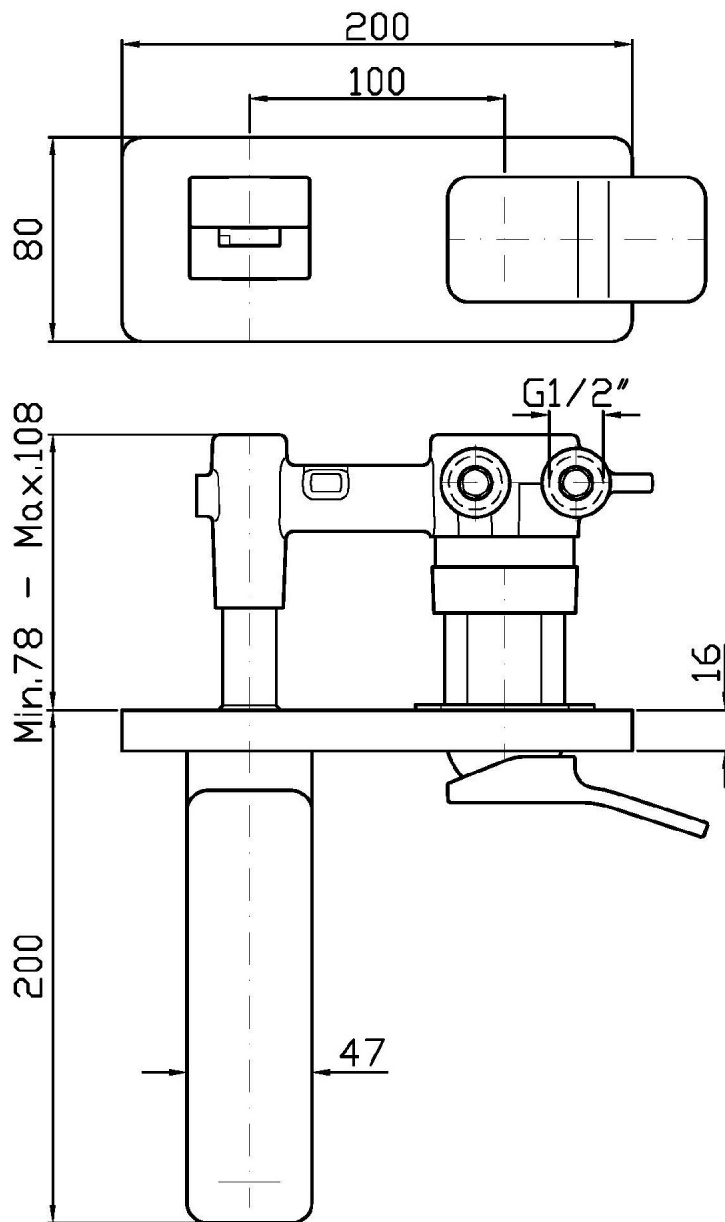

SOFT

ZP7292

Disegno Complessivo / Overall Drawing