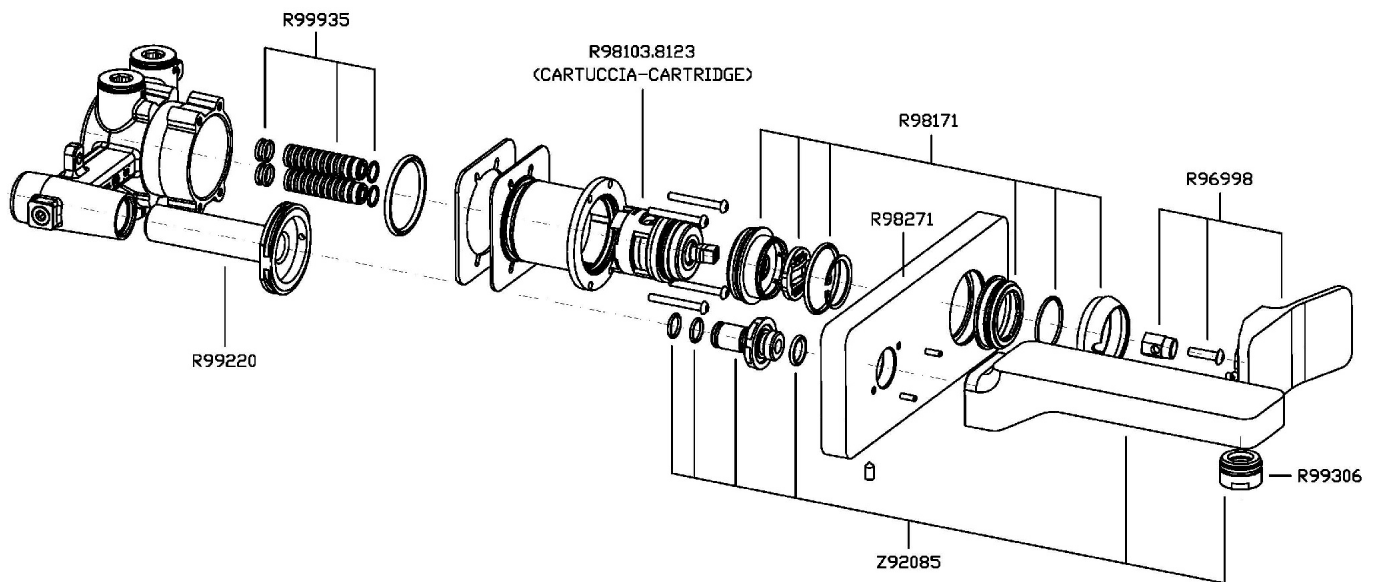

SOFT

ZP7292

Esplosi / Exploded