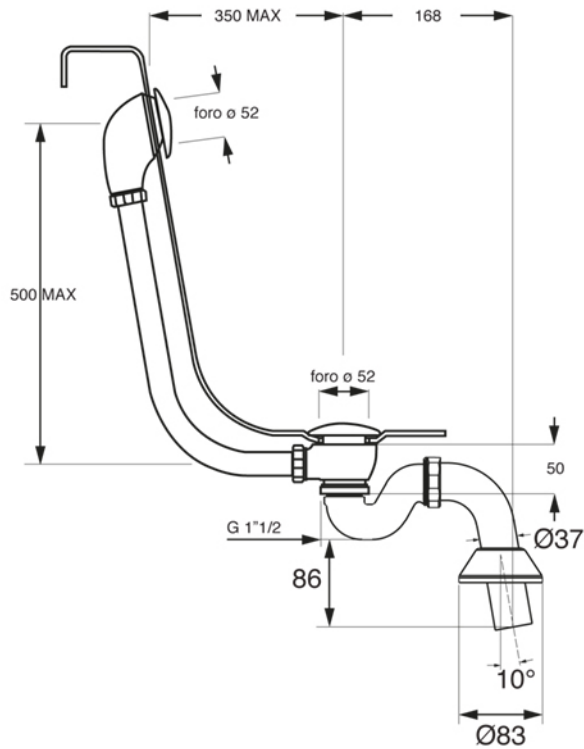

Altezza vasca da bordo a pavimento	
The height from the bath tap platform to the bottom of the floor	
Space Age	610
Ball & Claw	645

ACRYLIC BATHTUB Collection	
Code	Description
9301	Acrylic bathtub 1650mm White
9308-C	Set feet Space Age Chrome
9309	White
9310	Black
9316	Set feet Ball & Claw Black
9317	White
9318-C	Chrome

Verona - Italy
 tel. +39 045 8006917
 fax. +39 045 8020111
 gentry-home.com

ACRYLIC BATHTUB Collection	
Code	Description
0200-C 0201-I/N/O/OR 0201-B/ND/R	<p>Traditional bath waste with drain stopper up and down, overflow complete with exposed pipes for floor connector and siphon</p> <p>Chrome Incalux, Nickel, Dark Gold, Rose Gold Bronze, Dark Nickel, Copper</p>