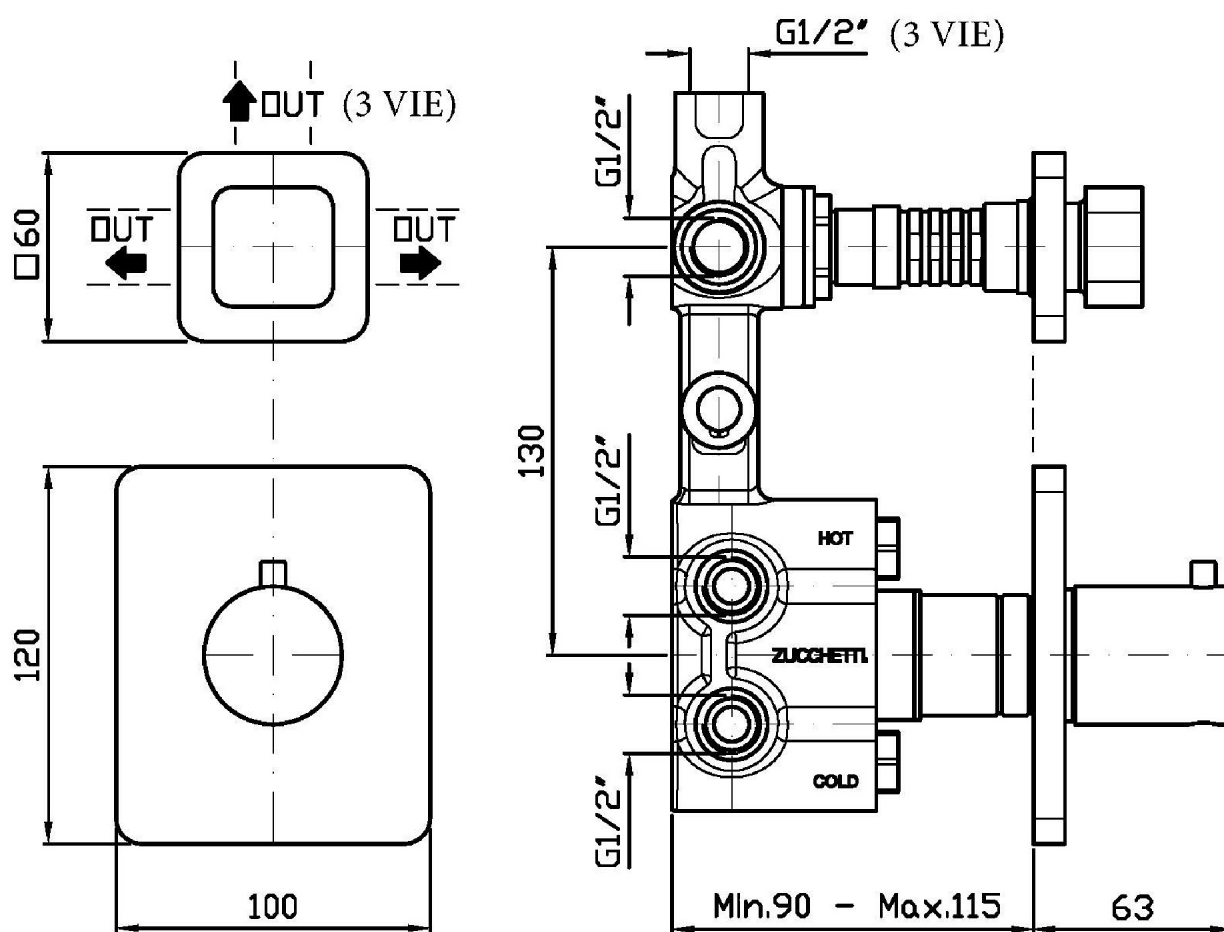

SOFT

ZP7646

Disegno Complessivo / Overall Drawing