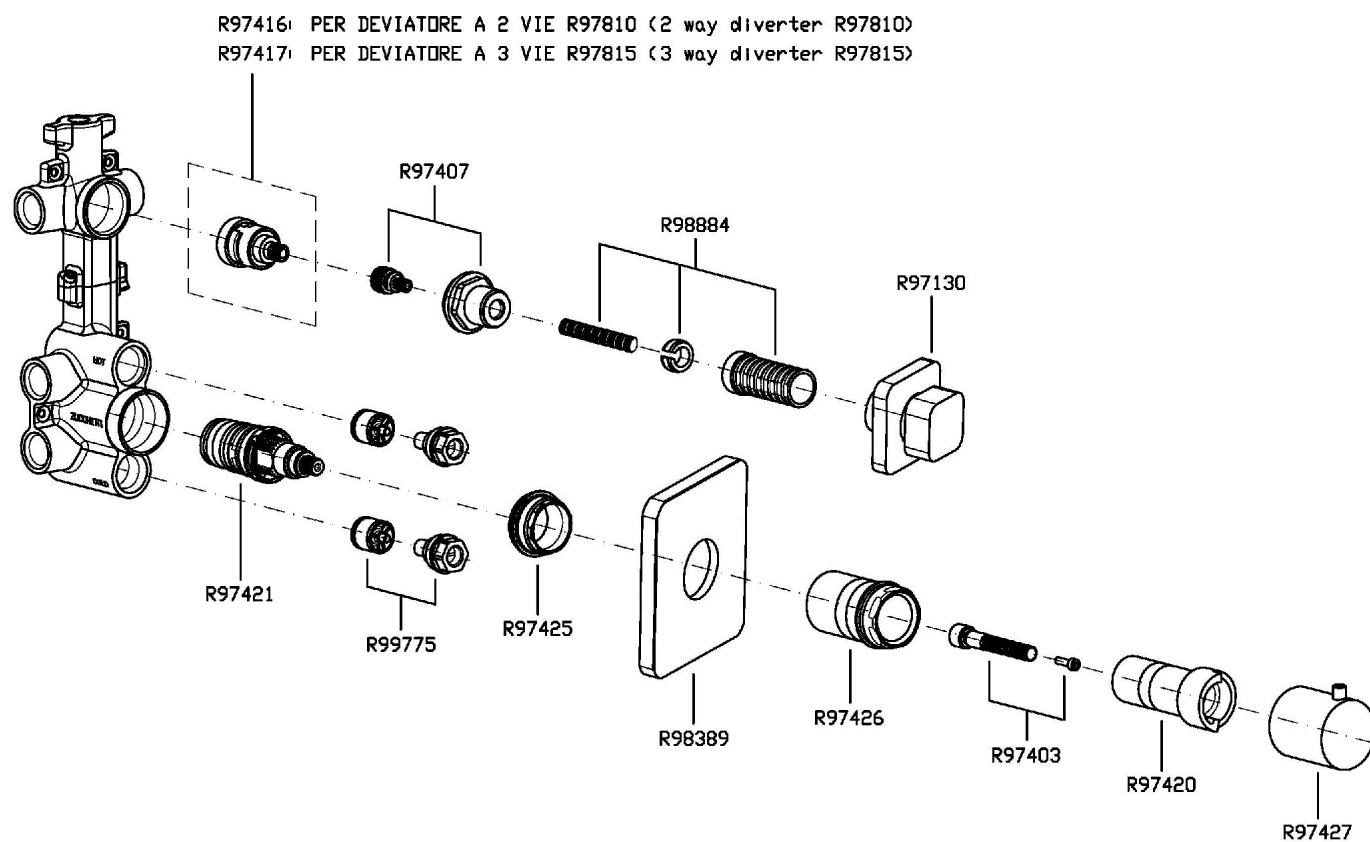

SOFT

ZP7646

Termostatico incasso doccia con deviatore 2/3 vie / Built-in thermostatic shower mixer with 2/3 way diverter.

Termostatico incasso doccia da 1/2" e deviatore 2/3 vie con apertura chiusura acqua.

1/2" built-in thermostatic shower mixer and 2/3 way diverter with water on/off function.

R97810

Parte incasso termostatico 2 vie / Built-in part -
2 way thermostatic mixer

R97815

Parte incasso termostatico 3 vie / Built-in part -
3 way thermostatic mixer

SOFT

ZP7646

Portate / Flowrates (lt/min)

PRESSIONE PRESSURE	1 BAR	2 BAR	3 BAR	4 BAR	5 BAR
DEVIATORE	11,3	16	19,4	23	26
P1					
P2					
P3					
P4					
P5					

SOFT

ZP7646

Pesi e Misure / Weights and Sizes

Peso (Kg) Weight (lb)	2,10 (Kg)	4,63 (lb)
Volume test (dc3) - (in3)	11,01 (dc3)	671,87 (in3)
h (mm) - (in)	90,00 (mm)	3,54 (in)
L1 (mm) - (in)	335,00 (mm)	13,19 (in)
L2 (mm) - (in)	365,00 (mm)	14,37 (in)