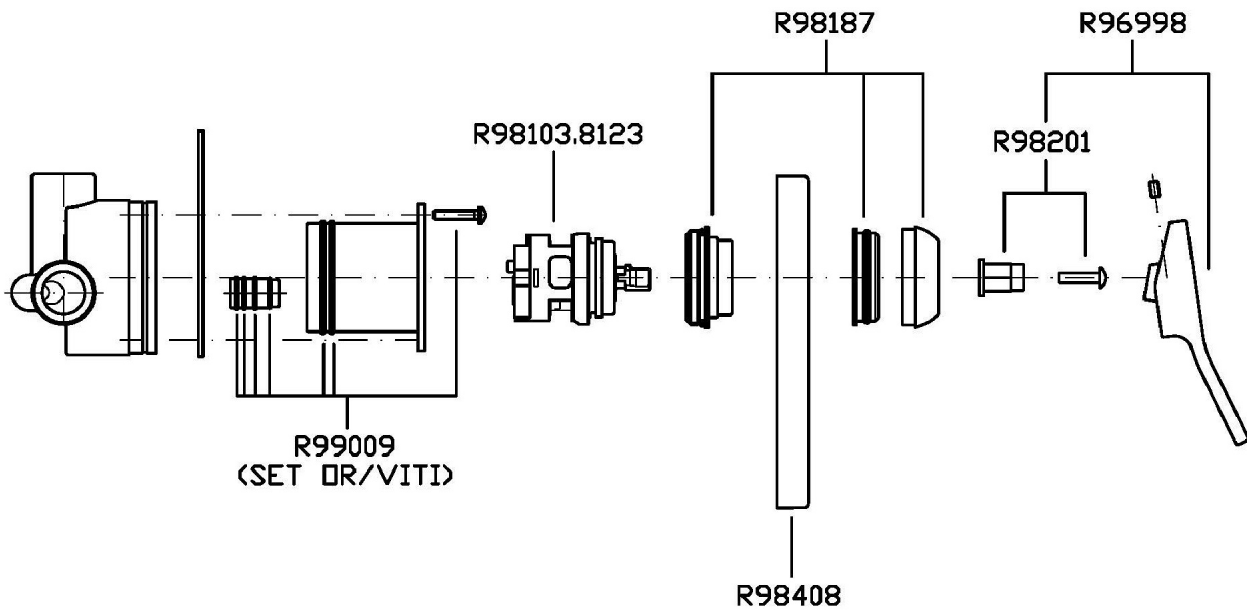

SOFT

ZP7615

Esplosi / Exploded