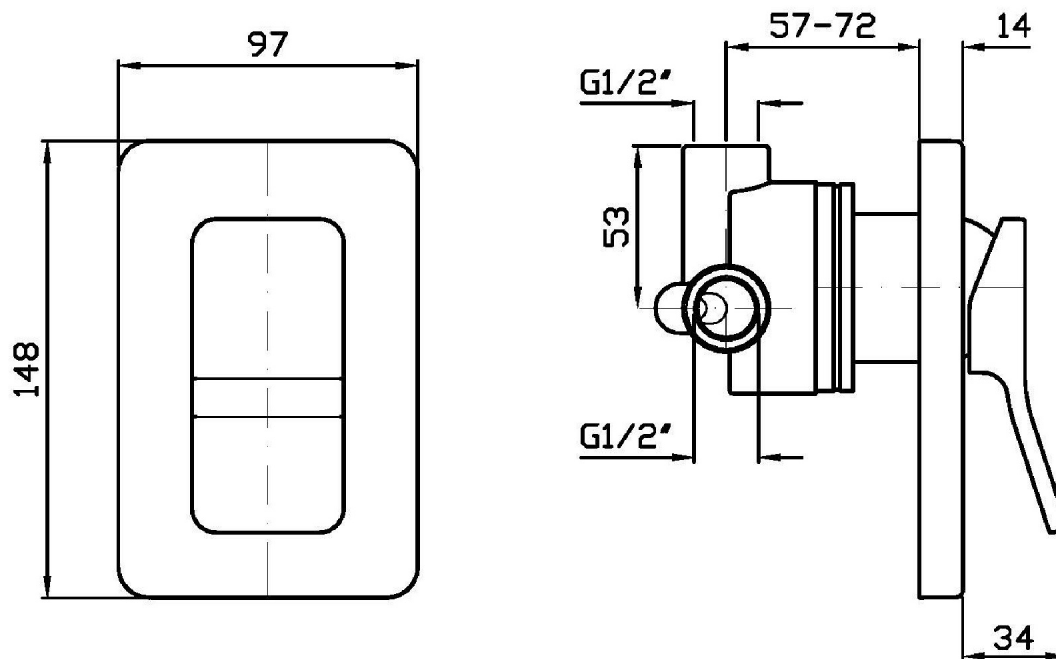

SOFT

ZP7615

Disegno Complessivo / Overall Drawing