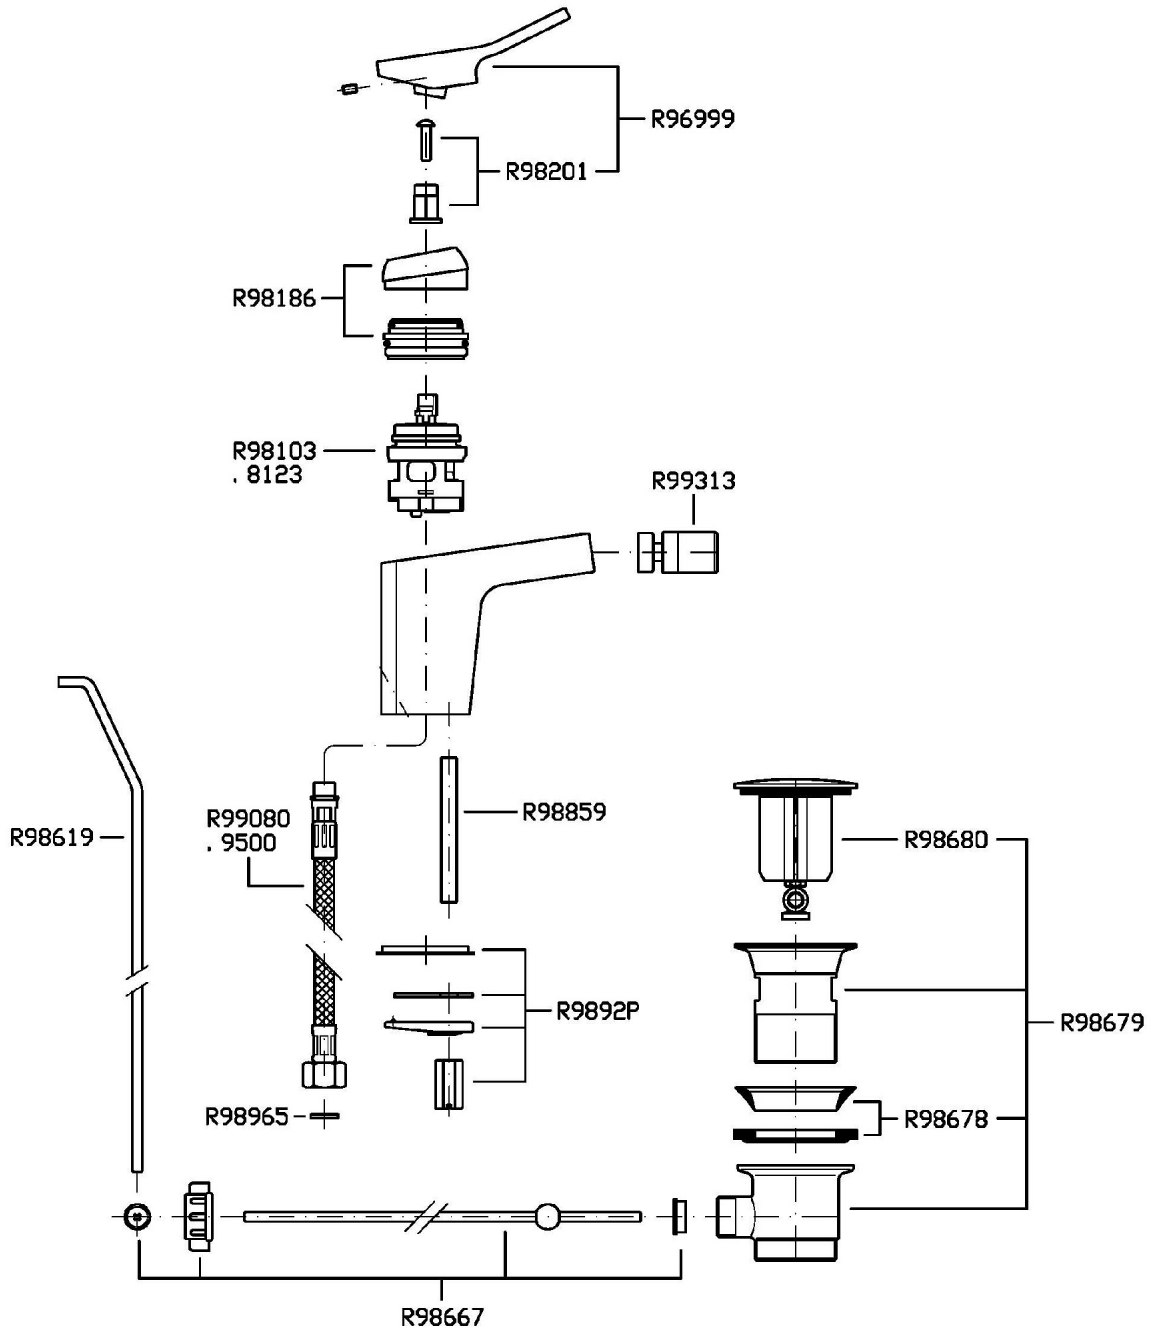

SOFT

ZP7329

Esplosi / Exploded