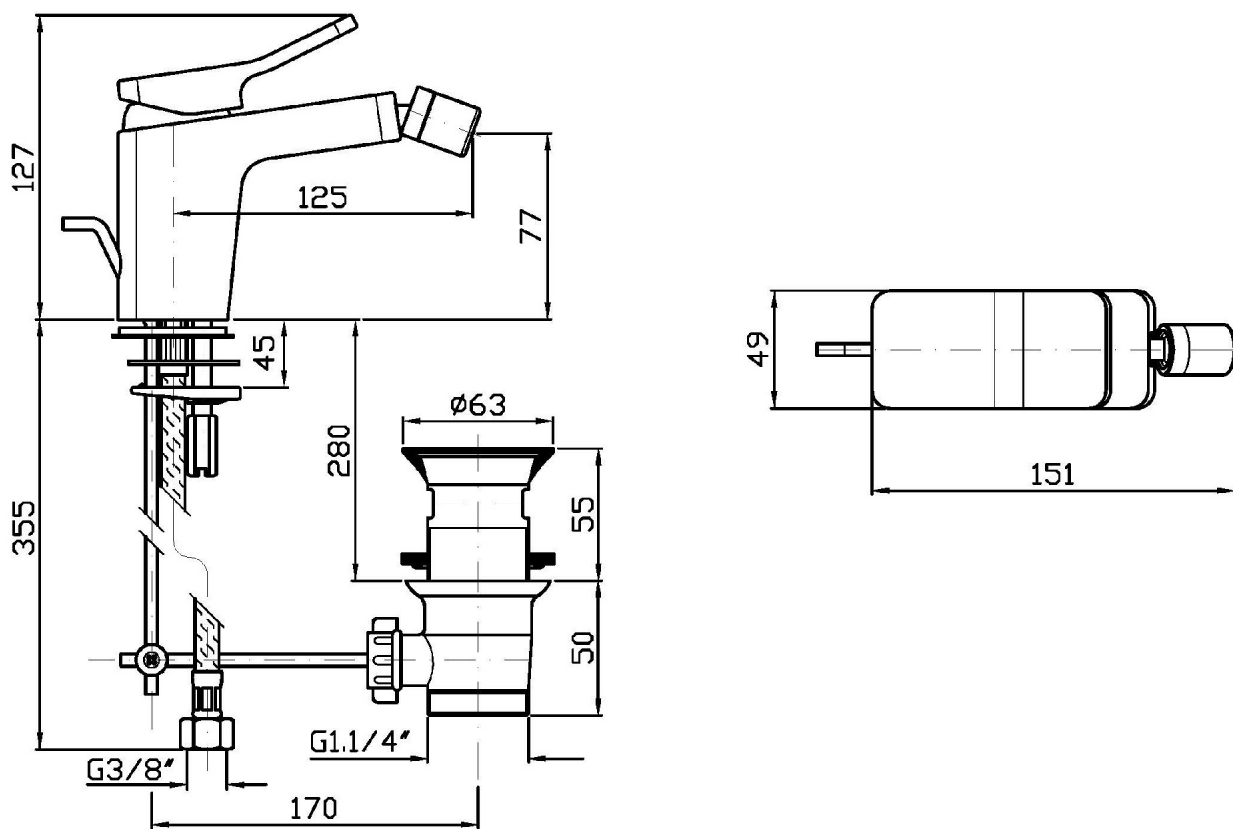

SOFT

ZP7329

Disegno Complessivo / Overall Drawing