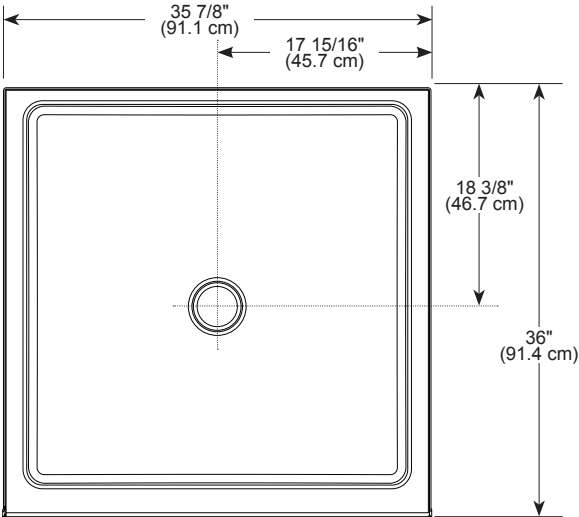

see what Delta can do™

**HYCROFT™**  
**B78513-3636-WH**  
**36" X 36" SHOWER BASE**

- Made with High-Gloss ProCrylic™ Material
- Textured Bottom
- Uses Standard Shower Stall Drain with 4 1/4" Strainer
- 10 Year Limited Residential Warranty
- 1 Year Limited Commercial Warranty

**COLOR/FINISH**

- White

**COMPLIES WITH:**

- CSA B45.5/IAPMO Z 124

**Delta Faucet Company**  
 55 E. 111th Street, Indianapolis, IN 46280  
 350 South Edgeware Road, St. Thomas, ON N5P 4L1  
 © 2020 Delta Faucet Company