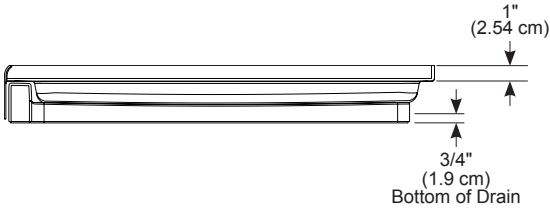

see what Delta can do™

**HYCROFT™**  
**B78513-3636-WH**  
**36" X 36" SHOWER BASE**

- Made with High-Gloss ProCrylic™ Material
- Textured Bottom
- Uses Standard Shower Stall Drain with 4 1/4" Strainer
- 10 Year Limited Residential Warranty
- 1 Year Limited Commercial Warranty

**COLOR/FINISH**

- White

**COMPLIES WITH:**

- CSA B45.5/IAPMO Z 124

**Delta Faucet Company**  
 55 E. 111th Street, Indianapolis, IN 46280  
 350 South Edgeware Road, St. Thomas, ON N5P 4L1  
 © 2020 Delta Faucet Company