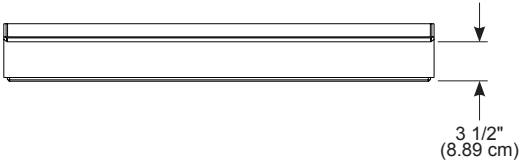

COMPLIES WITH:

- CSA B45.5/IAPMO Z 124

Delta Faucet Company
55 E. 111th Street, Indianapolis, IN 46280
350 South Edgeware Road, St. Thomas, ON N5P 4L1
© 2020 Delta Faucet Company