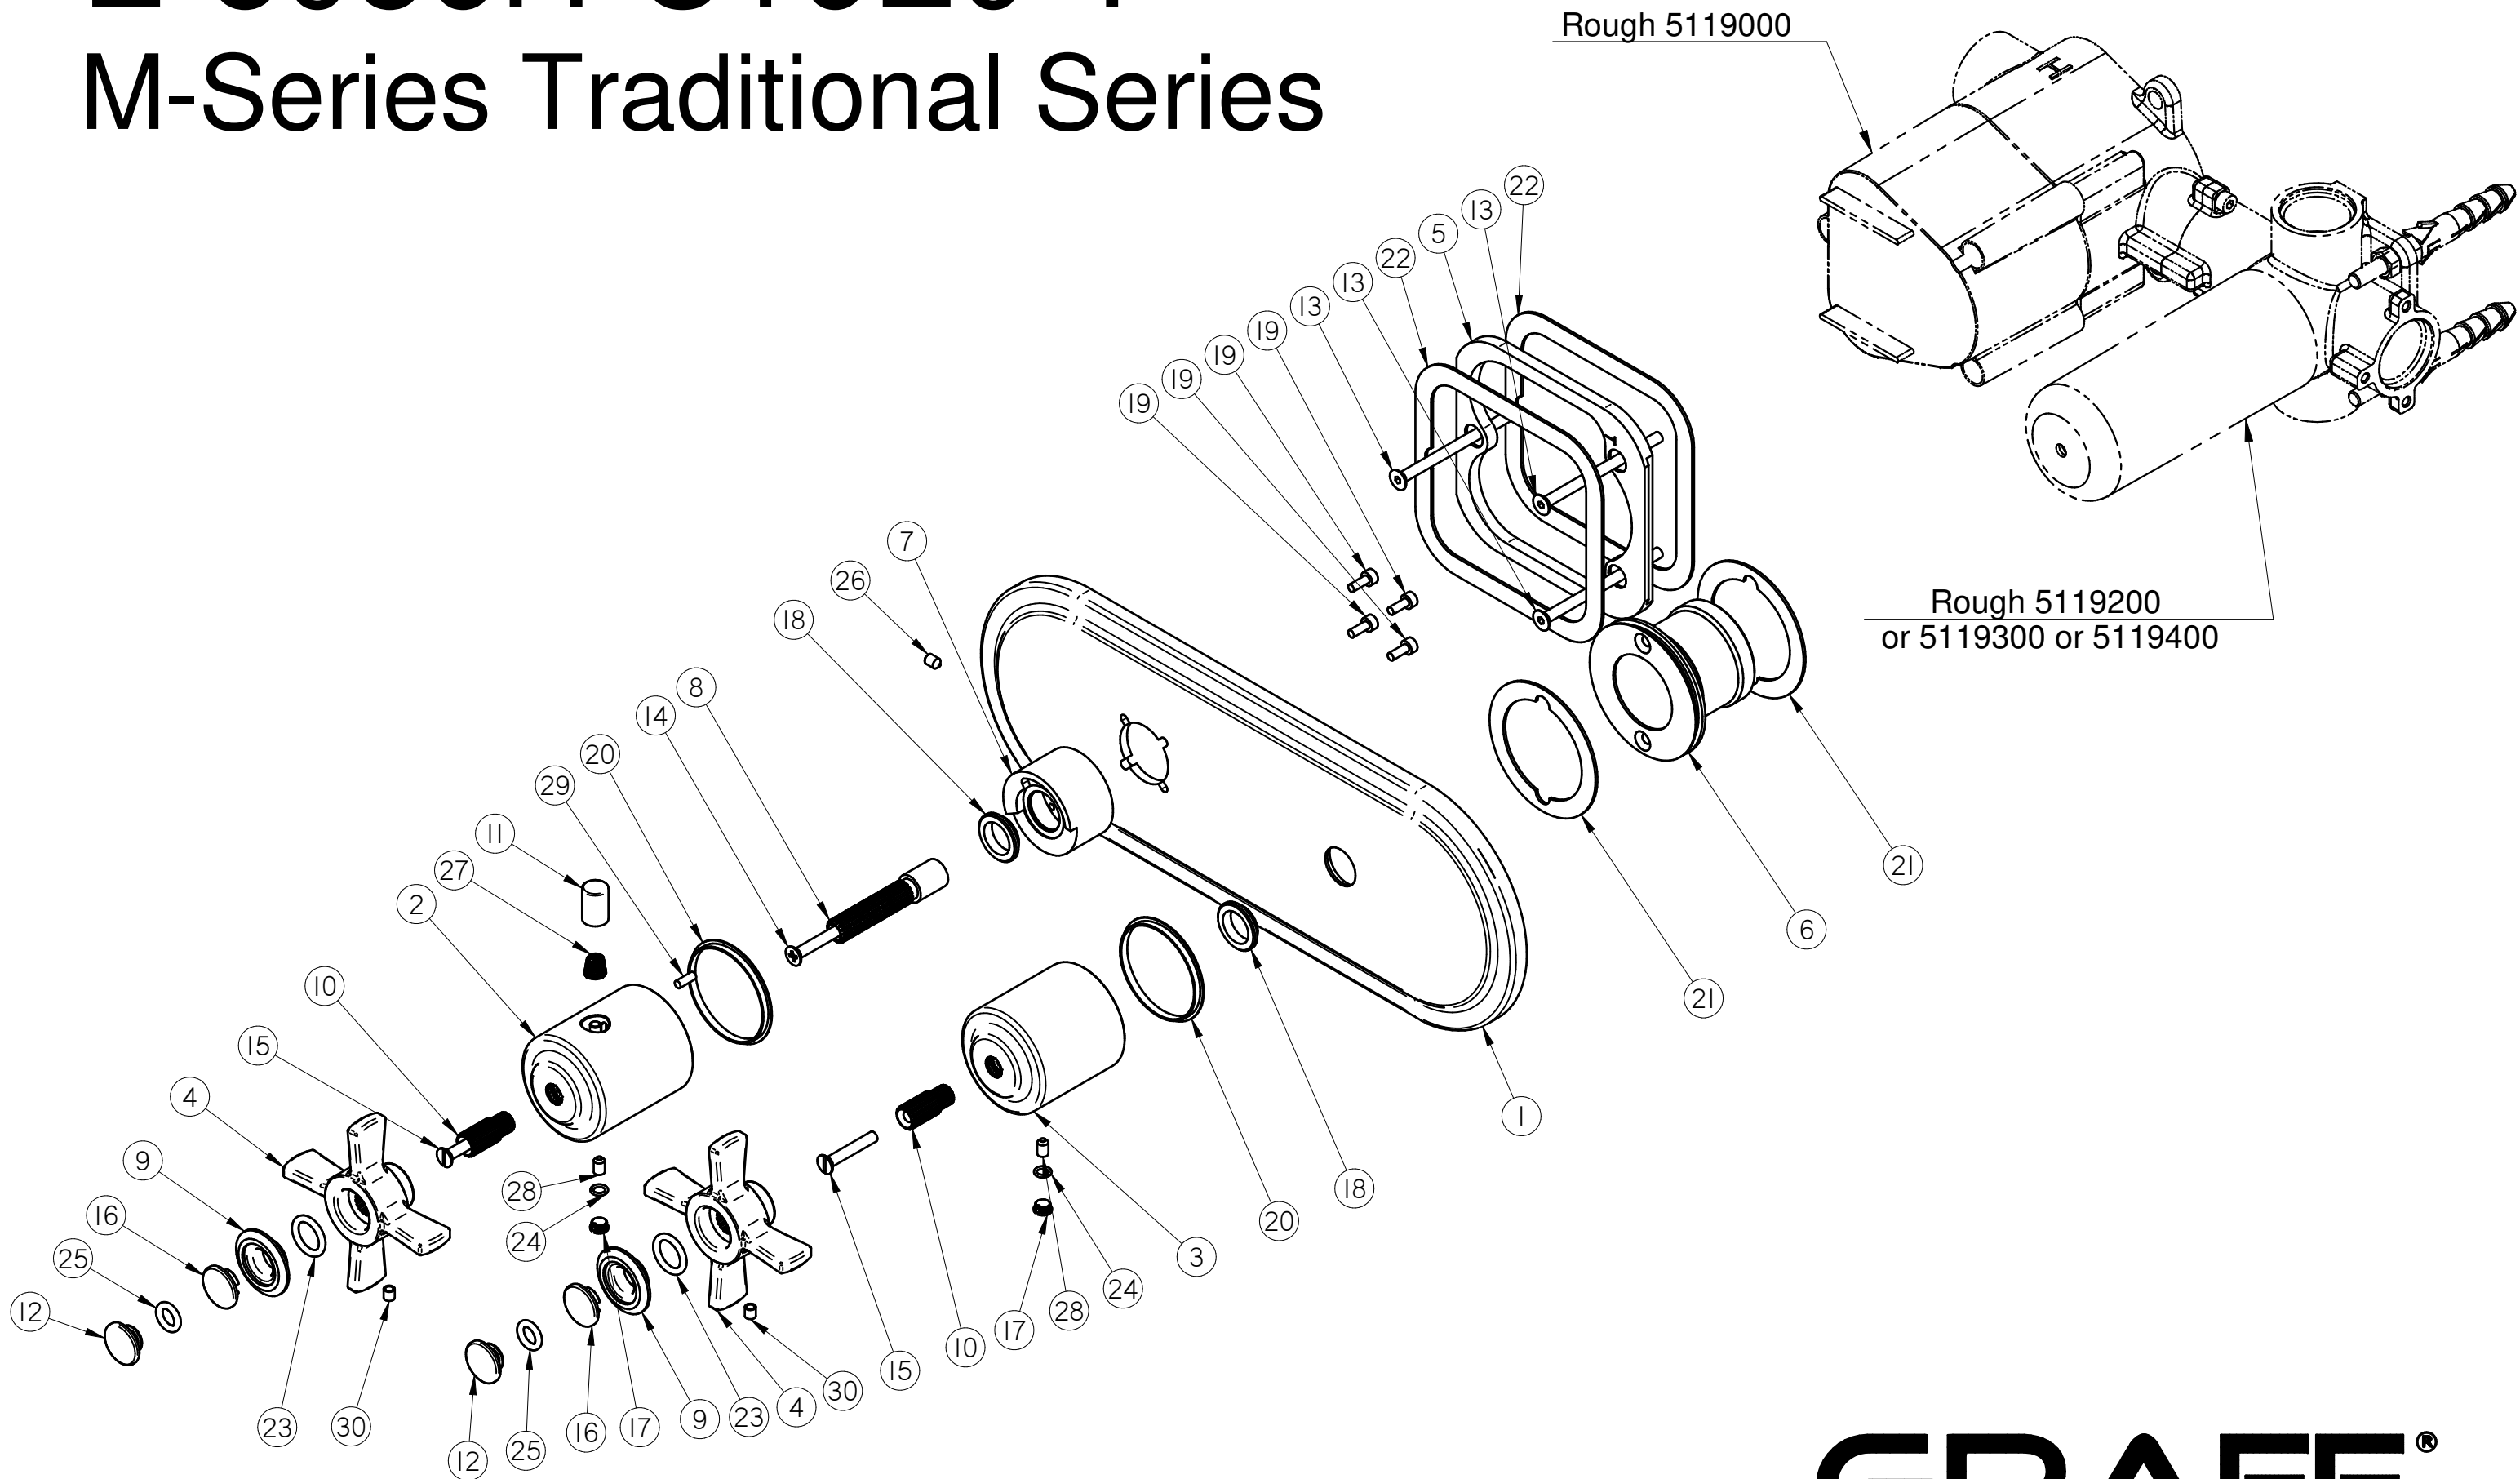

E-8086H-C16E0-T

M-Series Traditional Series

GRAFF[®]
Art of Bath