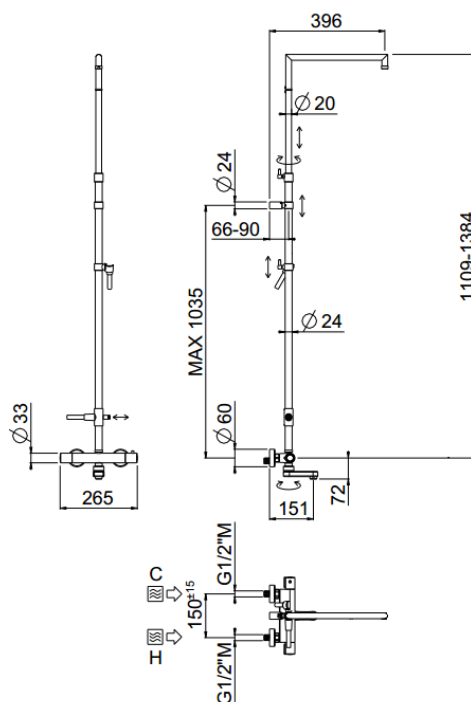

# Rigoletto Square telescopic with spout

Rigoletto Square telescopic with spout single shower column  
**00-0870Q-CR**

## TECHNICAL INFORMATION

Telescopic shower column including exposed thermostatic mixer with diverter and swinging spout, turning bar with adjustable mounting. Without shower and shower head. Smooth double anti-torsion PVC flexible hose, cm 150. CHROME

## PICTURE

## TECHNICAL DRAWING