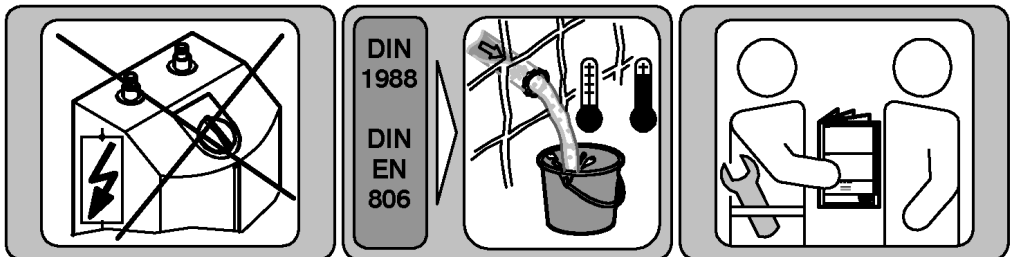

BAUEDGE
DESIGN + ENGINEERING
GROHE GERMANY

99.0437.131/ÄM 234750/06.15

www.grohe.com

Pure Freude an Wasser

23 559

13mm

*19 017

13mm