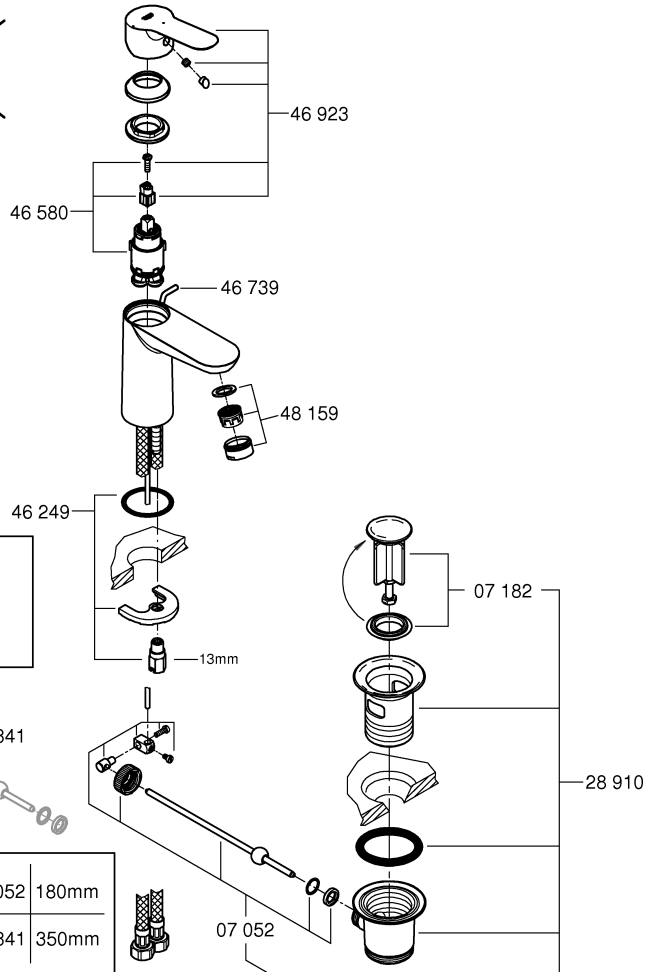

BAUEDGE
DESIGN + ENGINEERING
GROHE GERMANY

99.0437.131/ÄM 234750/06.15

www.grohe.com

Pure Freude an Wasser

23 559

13mm

*19 017

13mm

*07 341

	07 052	180mm
	*07 341	350mm

19mm

3 bar:
5 l/min

3mm

27mm

23 560

23 561