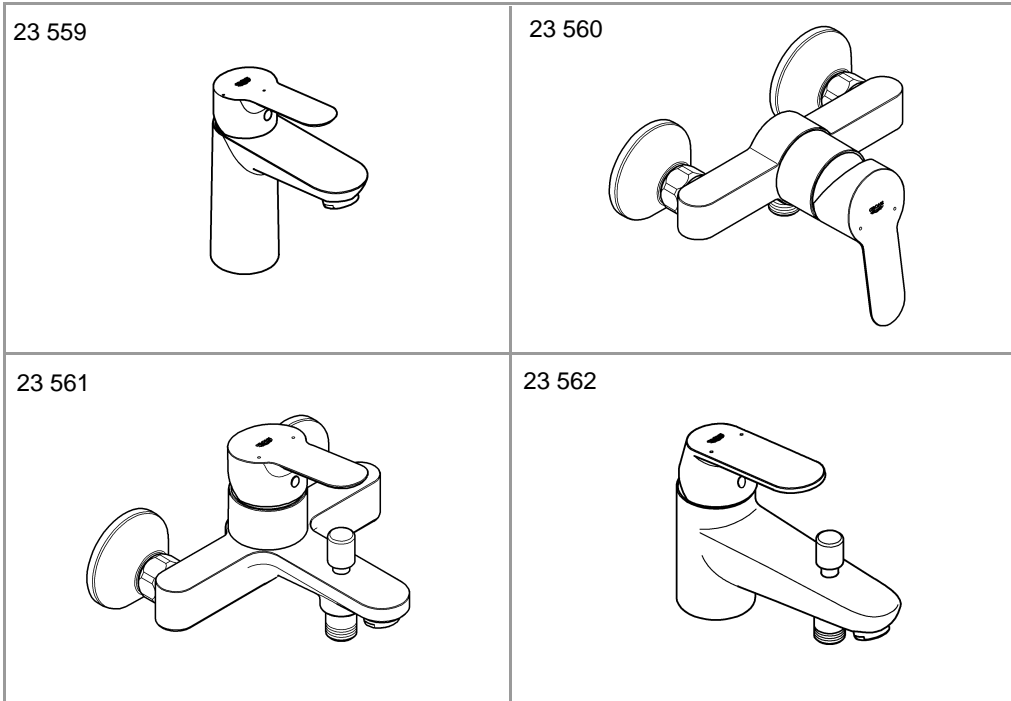

BAUEDGE
DESIGN + ENGINEERING
GROHE GERMANY

99.0437.131/ÄM 234750/06.15

www.grohe.com

Pure Freude an Wasser

23 559

13mm

*19 017

13mm