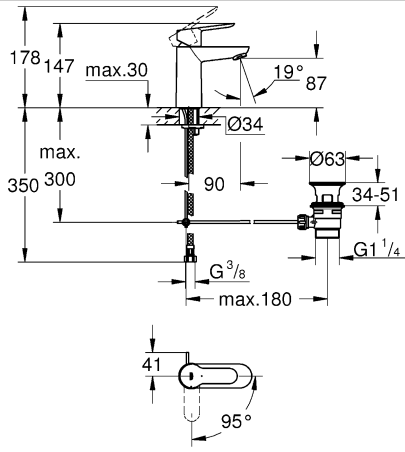

BAUEDGE
DESIGN + ENGINEERING
GROHE GERMANY

99.0437.131/ÄM 234750/06.15

www.grohe.com

Pure Freude an Wasser

23 559

13mm

*19 017

13mm

*07 341

	07 052	180mm
	*07 341	350mm

19mm

3 bar:
5 l/min

3mm

27mm

23 560

23 561