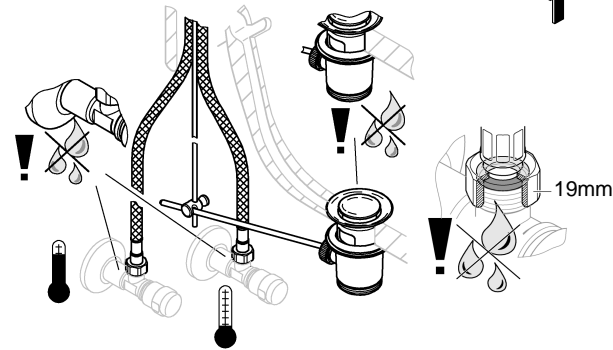

23 559

13mm

*19 017

13mm

*07 341

	07 052	180mm
	*07 341	350mm

19mm

3 bar:
5 l/min

3mm

27mm