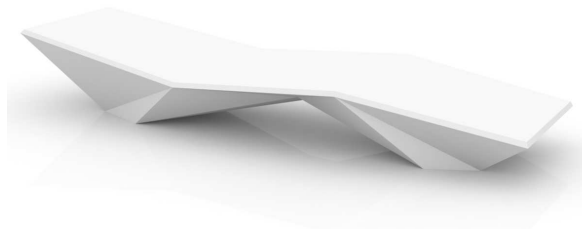

Продажа дизайнерской мебели, света и аксессуаров по всей России

8 (800) 500-70-36  
hello@barcelonadesign.ru  
www.barcelonadesign.ru

FAZ TUMBONA (colchoneta incluida)

DESCRIPTION DESCRIPTION

Made in resin of polyethylene by rotational moulding. 100% Recyclable. Item suitable for indoor and outdoor use. Available with different finishes.

Fabricado en resina de polietileno mediante moldeo rotacional con doble pared 100% Reciclabl. Apto para exterior e interior. Disponible en varios acabados.

WEIGHT PESO 17 Kg.

INCLUDE INCLUYE

Finished RGB LED: Colour changes of remote control. Outdoor cushions (thick 3 1/4").