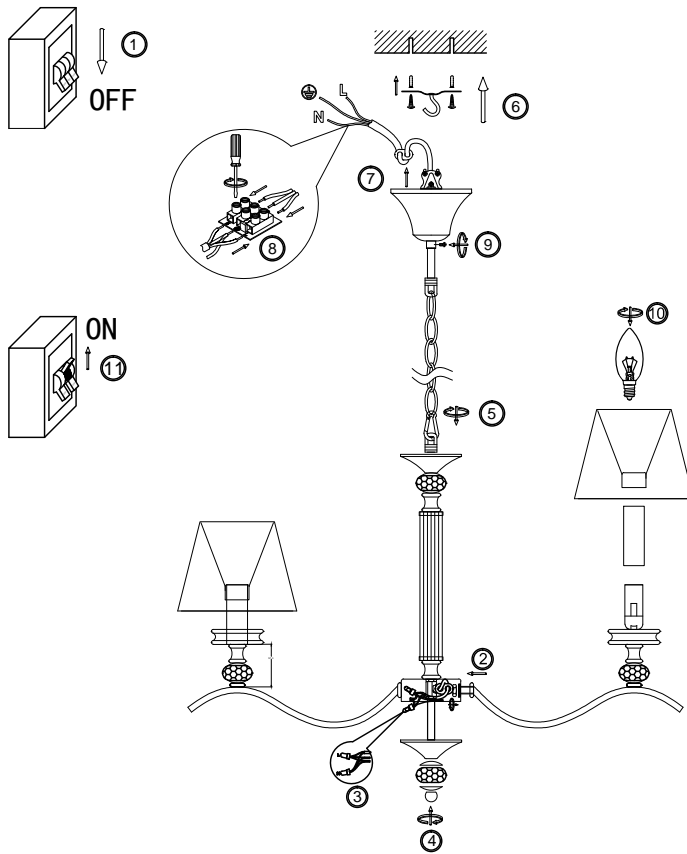

FREYA
TRADITION OF QUALITY

Instruction

FR2016PL-05BZ

5 x E14 (40W)

Model: FR2016PL-05BZ
Series: Alessandra

Ceiling Lamps