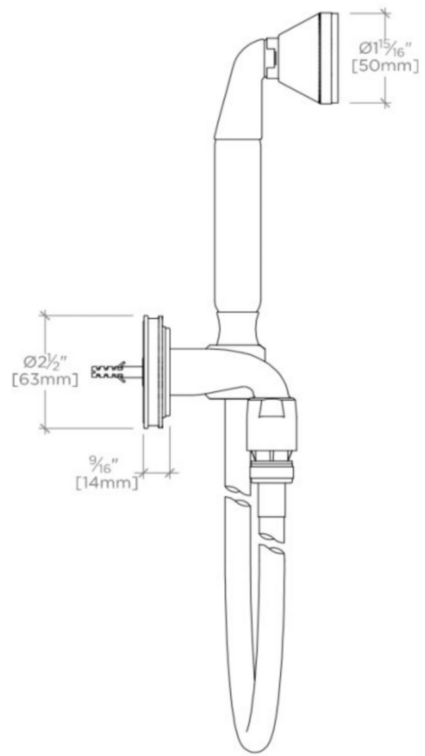

AERO

Aero Handshower On Hook with Metal Handle

AEHS25

SHOWN IN AERO HANDSHOWER ON HOOK WITH METAL HANDLE | AEHS25

TECHNICAL DETAILS

ADA Compliance: No
 Adjustable Levelers / Feet: N
 Adjustable Shelves: N
 Adjustable versus Fixed Spray: Fixed Spray
 Diameter of Head: 1 15/16"
 Escutcheon Primary Material: Brass
 Fittings Hole Diameter: 1 1/4"
 Garbage Disposal: N
 Handshower / Spray Hose Length: 59"
 Depth / Width: 4 1/4"
 Height: 10 1/2"
 Inlet Connection Size: 1/2"
 Inlet Connection Type: Female NPT
 Installation Type: Wall Mounted
 Integrated Diverter: N
 Integrated Sensor Disk: N
 Interior Finish of Trapway: N
 Length: 10 1/2"
 Pivot: N
 Primary Material: Brass
 Sink Visibility: N
 Sound Proofing: N
 Spray Included in Unit: N
 Suggested Application: Bath
 Water Pressure Maximum: 75.0 psi
 Water Pressure Minimum: 20.0 psi
 Water Pressure Recommended: 45.0 psi

CODES & STANDARDS

Code # AEHS25: ASME A112.18.1, CSA B125, ASSE1014, IAPMO, State of MA, CEC

PRODUCT FEATURES

2" head with adjustable spray
 Features signature stepped and gadrooned details on escutcheon
 Stocked in Chrome and Nickel
 Stocked in 2.5gpm (9.5L/min) flow rate. Alternate flow regulation of 1.75gpm (6.6/min) also available as special order

CERTIFICATIONS

WATERWORKS

AERO

AEHS25

Aero Handshower On Hook with Metal Handle

TOP VIEW

SCALE: 3"=1'-0"

FRONT VIEW

SCALE: 3"=1'-0"

SIDE VIEW

SCALE: 3"=1'-0"