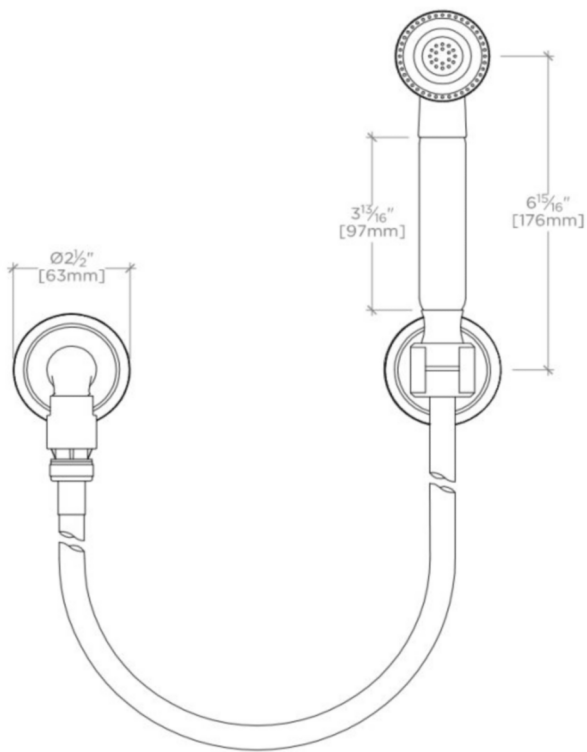

AERO

Aero Handshower On Hook with Metal Handle

AEHS25

SHOWN IN AERO HANDSHOWER ON HOOK WITH METAL HANDLE | AEHS25

TECHNICAL DETAILS

ADA Compliance: No
 Adjustable Levelers / Feet: N
 Adjustable Shelves: N
 Adjustable versus Fixed Spray: Fixed Spray
 Diameter of Head: 1 15/16"
 Escutcheon Primary Material: Brass
 Fittings Hole Diameter: 1 1/4"
 Garbage Disposal: N
 Handshower / Spray Hose Length: 59"
 Depth / Width: 4 1/4"
 Height: 10 1/2"
 Inlet Connection Size: 1/2"
 Inlet Connection Type: Female NPT
 Installation Type: Wall Mounted
 Integrated Diverter: N
 Integrated Sensor Disk: N
 Interior Finish of Trapway: N
 Length: 10 1/2"
 Pivot: N
 Primary Material: Brass
 Sink Visibility: N
 Sound Proofing: N
 Spray Included in Unit: N
 Suggested Application: Bath
 Water Pressure Maximum: 75.0 psi
 Water Pressure Minimum: 20.0 psi
 Water Pressure Recommended: 45.0 psi

CODES & STANDARDS

Code # AEHS25: ASME A112.18.1, CSA B125, ASSE1014, IAPMO, State of MA, CEC

PRODUCT FEATURES

2" head with adjustable spray
 Features signature stepped and gadrooned details on escutcheon
 Stocked in Chrome and Nickel
 Stocked in 2.5gpm (9.5L/min) flow rate. Alternate flow regulation of 1.75gpm (6.6/min) also available as special order

CERTIFICATIONS

WATERWORKS

AERO

AEHS25

Aero Handshower On Hook with Metal Handle

TOP VIEW

SCALE: 3"=1'-0"

FRONT VIEW

SCALE: 3"=1'-0"

SIDE VIEW

SCALE: 3"=1'-0"