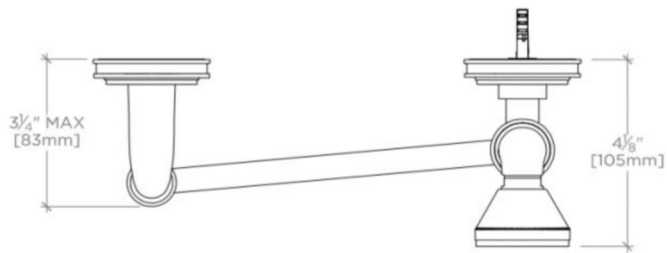

AERO

Aero Handshower On Hook with Metal Handle

AEHS25

SHOWN IN AERO HANDSHOWER ON HOOK WITH METAL HANDLE | AEHS25

TECHNICAL DETAILS

ADA Compliance: No
 Adjustable Levelers / Feet: N
 Adjustable Shelves: N
 Adjustable versus Fixed Spray: Fixed Spray
 Diameter of Head: 1 15/16"
 Escutcheon Primary Material: Brass
 Fittings Hole Diameter: 1 1/4"
 Garbage Disposal: N
 Handshower / Spray Hose Length: 59"
 Depth / Width: 4 1/4"
 Height: 10 1/2"
 Inlet Connection Size: 1/2"
 Inlet Connection Type: Female NPT
 Installation Type: Wall Mounted
 Integrated Diverter: N
 Integrated Sensor Disk: N
 Interior Finish of Trapway: N
 Length: 10 1/2"
 Pivot: N
 Primary Material: Brass
 Sink Visibility: N
 Sound Proofing: N
 Spray Included in Unit: N
 Suggested Application: Bath
 Water Pressure Maximum: 75.0 psi
 Water Pressure Minimum: 20.0 psi
 Water Pressure Recommended: 45.0 psi

CODES & STANDARDS

Code # AEHS25: ASME A112.18.1, CSA B125, ASSE1014, IAPMO, State of MA, CEC

PRODUCT FEATURES

2" head with adjustable spray
 Features signature stepped and gadrooned details on escutcheon
 Stocked in Chrome and Nickel
 Stocked in 2.5gpm (9.5L/min) flow rate. Alternate flow regulation of 1.75gpm (6.6/min) also available as special order

CERTIFICATIONS

WATERWORKS

AERO

AEHS25

Aero Handshower On Hook with Metal Handle

TOP VIEW

SCALE: 3"=1'-0"

FRONT VIEW

SCALE: 3"=1'-0"

SIDE VIEW

SCALE: 3"=1'-0"