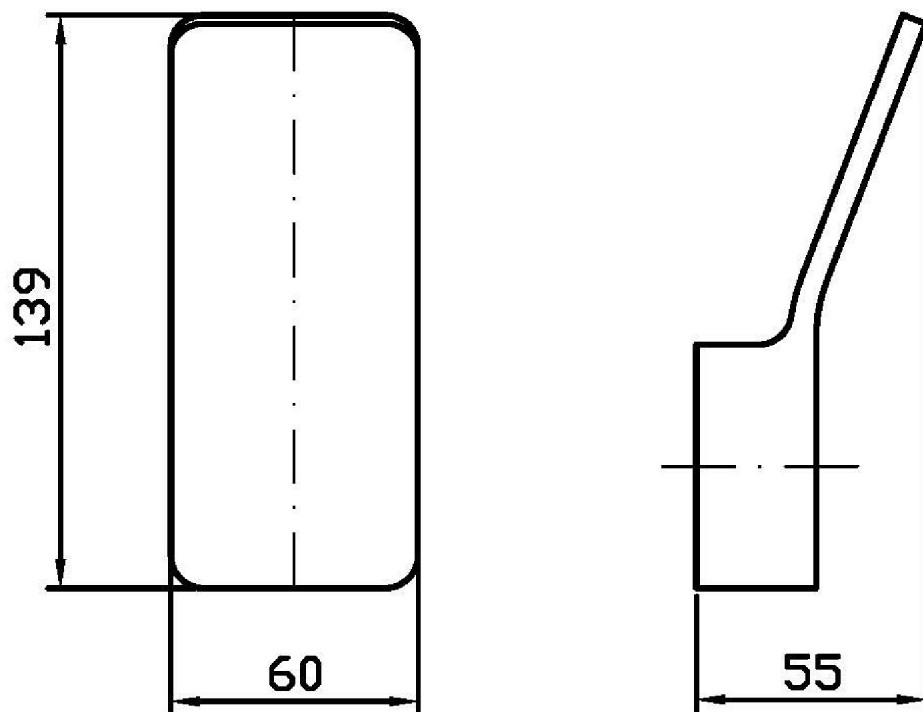

## SOFT

ZAC750

Disegno Complessivo / Overall Drawing

## SOFT

**ZAC750****Pesi e Misure / Weights and Sizes**

Peso ( Kg ) Weight ( lb )	0,64 ( Kg )	1,41 ( lb )
Volume test ( dc3 ) - ( in3 )	1,15 ( dc3 )	70,18 ( in3 )
h ( mm ) - ( in )	45,00 ( mm )	1,77 ( in )
L1 ( mm ) - ( in )	134,00 ( mm )	5,28 ( in )
L2 ( mm ) - ( in )	190,00 ( mm )	7,48 ( in )