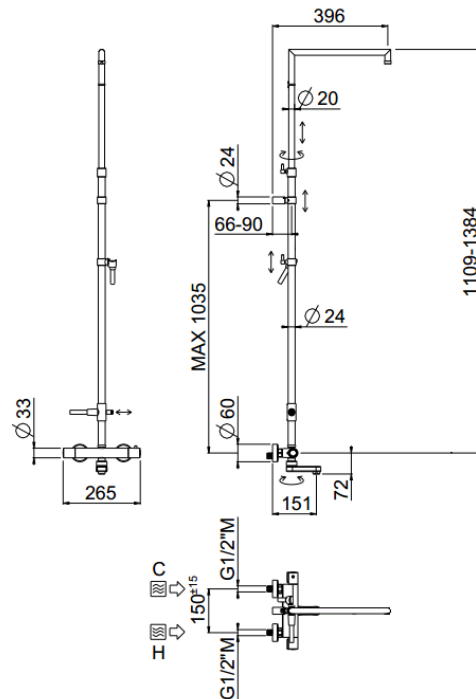

Rigoletto Square telescopic with spout

Rigoletto Square telescopic with spout single shower column
01-0870Q-CR

TECHNICAL INFORMATION

Telescopic shower column including exposed mixer with diverter and swinging spout, turning bar with adjustable mounting. Without shower and shower head. Smooth double anti-torsion PVC flexible hose, cm 150. CHROME

Flow rate:
x rubinetto

FEATURES

Tub spout

double anti-torsion

adjustable telescopic shower column

Rigoletto adjustable spout

PICTURE

TECHNICAL DRAWING

SPARE PARTS

ORIC035
T°

ORIC032
2 vie / ways

FINISHINGS