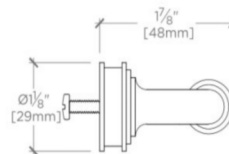

WATERWORKS

AERO
Aero 4" Pull

AEHW04

MOUNTING HARDWARE INCLUDED		
STYLE #	DESCRIPTION	QTY
998945	Service Parts 8-32 1" Truss Head Machine Screw, Combo, Slotted	2
998946	Service Parts 8-32 1½" Truss Head Machine Screw, Combo, Slotted	2

TOP VIEW SCALE: 6"=1'-0"

ISO VIEW SCALE: 6"=1'-0"

FRONT VIEW SCALE: 6"=1'-0"

SIDE VIEW SCALE: 6"=1'-0"