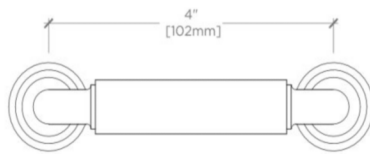

WATERWORKS

AERO
Aero 4" Pull

AEHW04

MOUNTING HARDWARE INCLUDED		
STYLE #	DESCRIPTION	QTY
998945	Service Parts 8-32 1" Truss Head Machine Screw, Combo, Slotted	2
998946	Service Parts 8-32 1½" Truss Head Machine Screw, Combo, Slotted	2

TOP VIEW SCALE: 6"=1'-0"

ISO VIEW SCALE: 6"=1'-0"

FRONT VIEW SCALE: 6"=1'-0"

SIDE VIEW SCALE: 6"=1'-0"