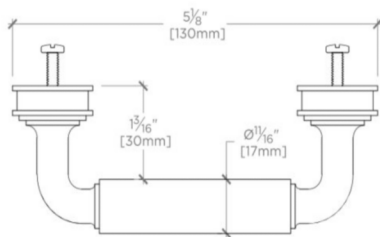

WATERWORKS

AERO
Aero 4" Pull

AEHW04

MOUNTING HARDWARE INCLUDED		
STYLE #	DESCRIPTION	QTY
998945	Service Parts 8-32 1" Truss Head Machine Screw, Combo, Slotted	2
998946	Service Parts 8-32 1½" Truss Head Machine Screw, Combo, Slotted	2

TOP VIEW SCALE: 6"=1'-0"

ISO VIEW SCALE: 6"=1'-0"

FRONT VIEW SCALE: 6"=1'-0"

SIDE VIEW SCALE: 6"=1'-0"