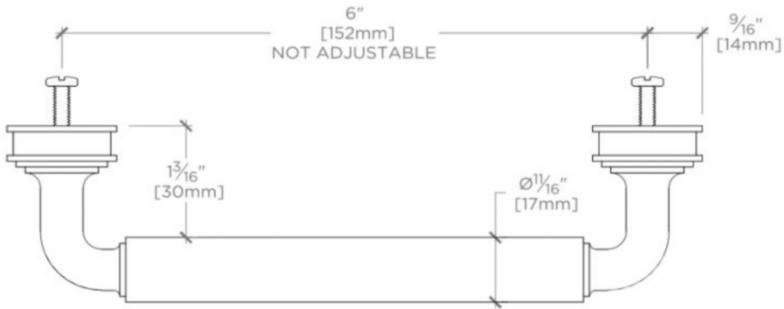

PRODUCT FEATURES

Solid Brass

Machined and hand-polished

Made in the USA

Includes per fixing: 8-32 1" Truss Head Machine Screw, Combo, Slotted and 8-32 1 1/2" Truss Head Machine Screw, Combo, Slotted

WATERWORKS

AERO

Aero 6" Pull

AEHW06

MOUNTING HARDWARE INCLUDED		
STYLE #	DESCRIPTION	QTY
998945	Service Parts 8-32 1" Truss Head Machine Screw, Combo, Slotted	2
998946	Service Parts 8-32 1/2" Truss Head Machine Screw, Combo, Slotted	2

TOP VIEW

SCALE: 6"=1'-0"

FRONT VIEW

SCALE: 6"=1'-0"

SIDE VIEW

SCALE: 6"=1'-0"