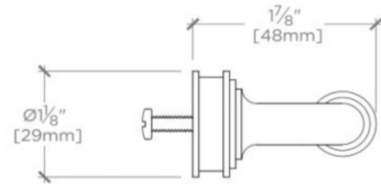

PRODUCT FEATURES

Solid Brass

Machined and hand-polished

Made in the USA

Includes per fixing: 8-32 1" Truss Head Machine Screw, Combo, Slotted and 8-32 1 1/2" Truss Head Machine Screw, Combo, Slotted

WATERWORKS

AERO

Aero 6" Pull

AEHW06

MOUNTING HARDWARE INCLUDED		
STYLE #	DESCRIPTION	QTY
998945	Service Parts 8-32 1" Truss Head Machine Screw, Combo, Slotted	2
998946	Service Parts 8-32 1/2" Truss Head Machine Screw, Combo, Slotted	2

TOP VIEW

SCALE: 6"=1'-0"

FRONT VIEW

SCALE: 6"=1'-0"

SIDE VIEW

SCALE: 6"=1'-0"