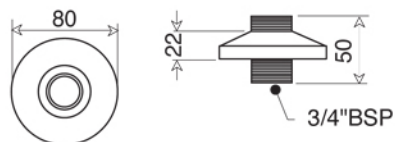

fissaggio a muro

CHELSEA Collection	
Code	Description
8160-C 8161-I/N/O/OR 8161-B/ND/R	Chelsea wall mounted bath mixer Chrome Incalux, Nickel, Dark Gold, Rose Gold Bronze, Dark Nickel, Copper

Verona - Italy
tel. +39 045 8006917
fax. +39 045 8020111
gentry-home.com