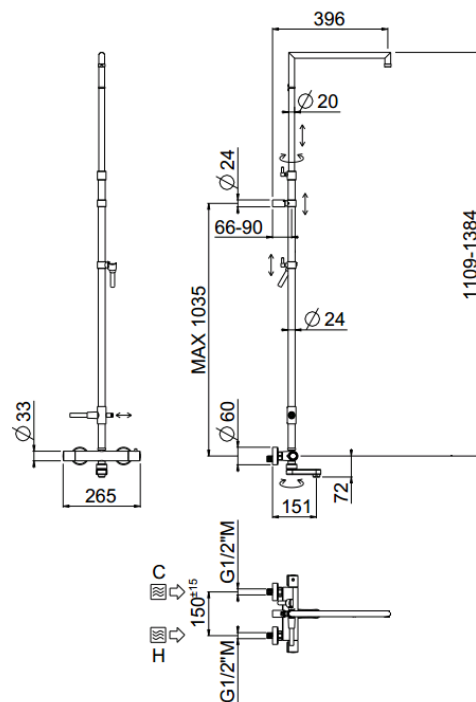

Rigoletto Square telescopic with spout

Rigoletto Square telescopic with spout single shower column
01-0970Q-CR

TECHNICAL INFORMATION

Telescopic shower column including exposed mixer with brass handles, diverter and swinging spout, turning bar with adjustable mounting. Without shower and shower head. Smooth double anti-torsion PVC flexible hose, cm 150. CHROME

Flow rate:
x rubinetto

FEATURES

Tub spout

double anti-torsion

adjustable telescopic shower column

Rigoletto adjustable spout

PICTURE

TECHNICAL DRAWING

SPARE PARTS

ORIC035
T°

ORIC032
2 vie / ways

FINISHINGS