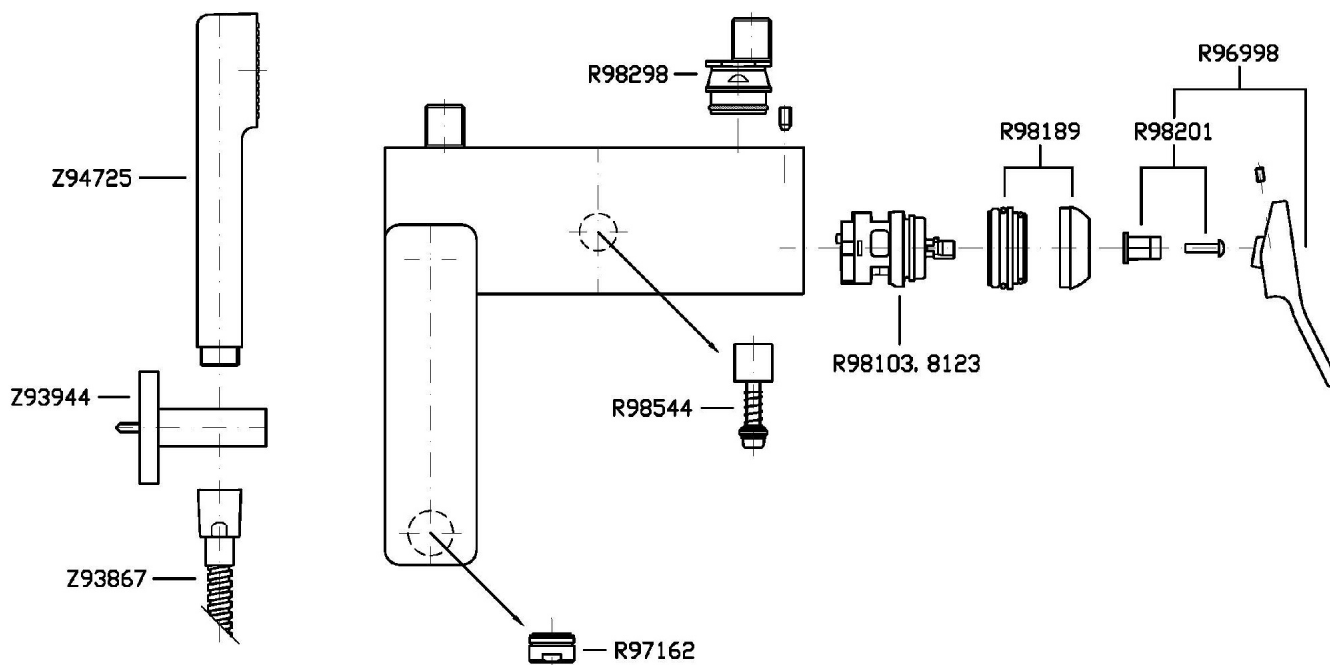

SOFT

ZP7149

Esplosi / Exploded