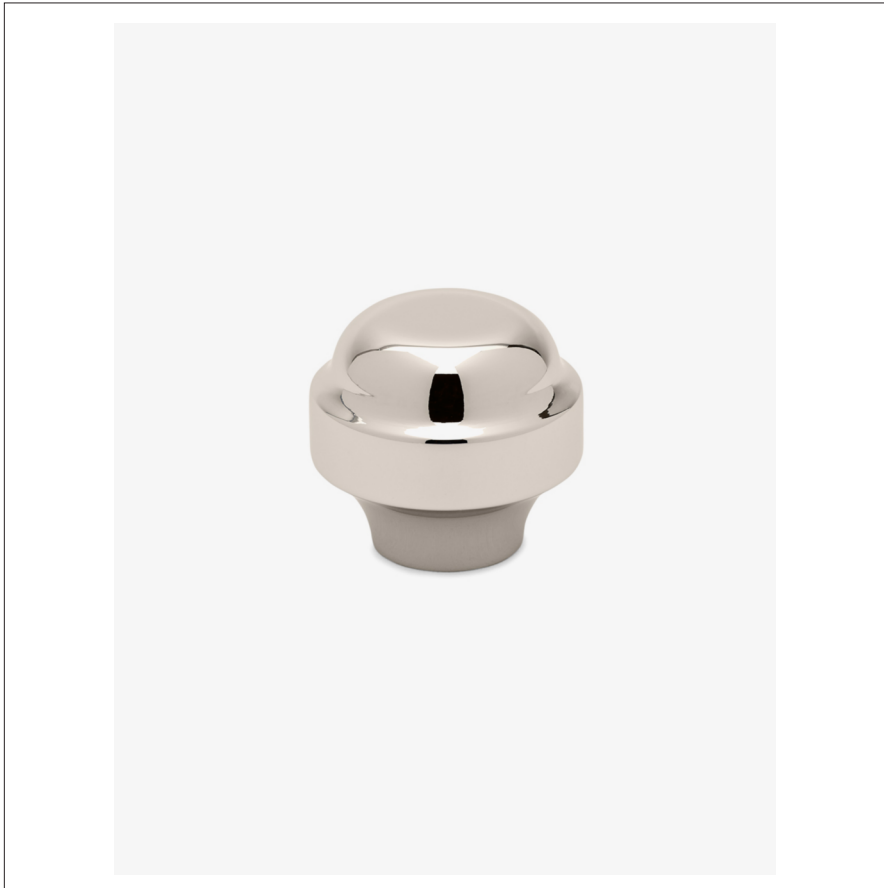

AERO

Aero 1 1/4" Cylinder Knob

AEHW14

SHOWN IN EASTON 1" KNOB| EAHW10

TECHNICAL DETAILS

Hardware Primary Material: Brass
Hardware Shape: Knob
Hinge Primary Material: Brass
Primary Material: Brass
Suggested Application: All Applications

INSPIRATION

Inspired by the stepped detail of 19th century telescopes, Aero is a combination of historical reference with a contemporary temperament. The result is original and modern, bringing a look of updated elegance.

PRODUCT FEATURES

1 1/4" Diameter

PRODUCT (NOTES)

Small is 1", Medium is 1 1/4"

AERO

Aero 1 1/4" Cylinder Knob

AEHW14

| MOUNTING HARDWARE INCLUDED | | |
|----------------------------|--|-----|
| STYLE # | DESCRIPTION | QTY |
| 998945 | Service Parts 8-32 1" Truss Head Machine Screw, Combo, Slotted | 1 |
| 998946 | Service Parts 8-32 1 1/2" Truss Head Machine Screw, Combo, Slotted | 1 |