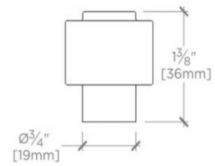

PRODUCT FEATURES

1 1/4" Diameter

PRODUCT (NOTES)

Small is 1", Medium is 1 1/4"

AERO

Aero 1 1/4" Cylinder Knob

AEHW14

| MOUNTING HARDWARE INCLUDED | | |
|----------------------------|--|-----|
| STYLE # | DESCRIPTION | QTY |
| 998945 | Service Parts 8-32 1" Truss Head Machine Screw, Combo, Slotted | 1 |
| 998946 | Service Parts 8-32 1 1/2" Truss Head Machine Screw, Combo, Slotted | 1 |

TOP VIEW SCALE: 6"=1'-0"

ISO VIEW SCALE: 6"=1'-0"

FRONT VIEW SCALE: 6"=1'-0"

END VIEW SCALE: 6"=1'-0"