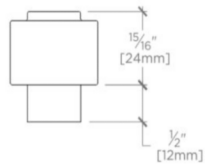

PRODUCT FEATURES

1 1/4" Diameter

PRODUCT (NOTES)

Small is 1", Medium is 1 1/4"

AERO

Aero 1 1/4" Cylinder Knob

AEHW14

| MOUNTING HARDWARE INCLUDED | | |
|----------------------------|--|-----|
| STYLE # | DESCRIPTION | QTY |
| 998945 | Service Parts 8-32 1" Truss Head Machine Screw, Combo, Slotted | 1 |
| 998946 | Service Parts 8-32 1 1/2" Truss Head Machine Screw, Combo, Slotted | 1 |

TOP VIEW SCALE: 6"=1'-0"

ISO VIEW SCALE: 6"=1'-0"

FRONT VIEW SCALE: 6"=1'-0"

END VIEW SCALE: 6"=1'-0"