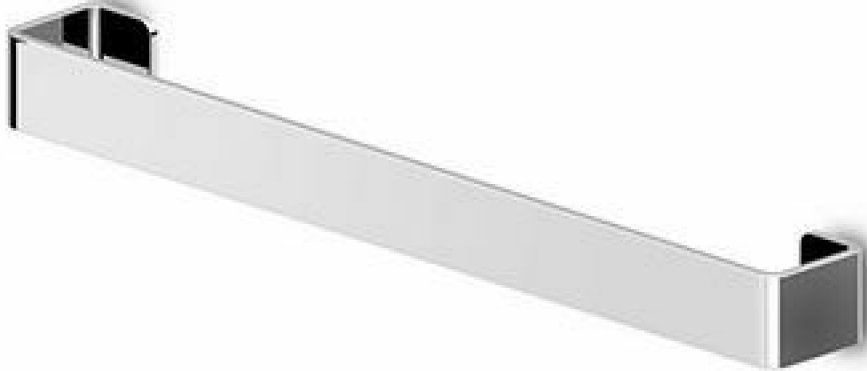

Marchio / Brand ZUCCHETTI

Classe / Class ACC

SOFT

ZAC722

Porta salviette / Towel holder

Porta salviette L550mm.

Towel holder, length 550mm.

Finiture / Finishes

Cromo / Chrome

SOFT

ZAC722

Disegno Complessivo / Overall Drawing

SOFT

ZAC722**Pesi e Misure / Weights and Sizes**

Peso (Kg) Weight (lb)	1,45 (Kg)	3,20 (lb)
Volume test (dc3) - (in3)	3,61 (dc3)	220,30 (in3)
h (mm) - (in)	55,00 (mm)	2,17 (in)
L1 (mm) - (in)	100,00 (mm)	3,94 (in)
L2 (mm) - (in)	655,00 (mm)	25,79 (in)