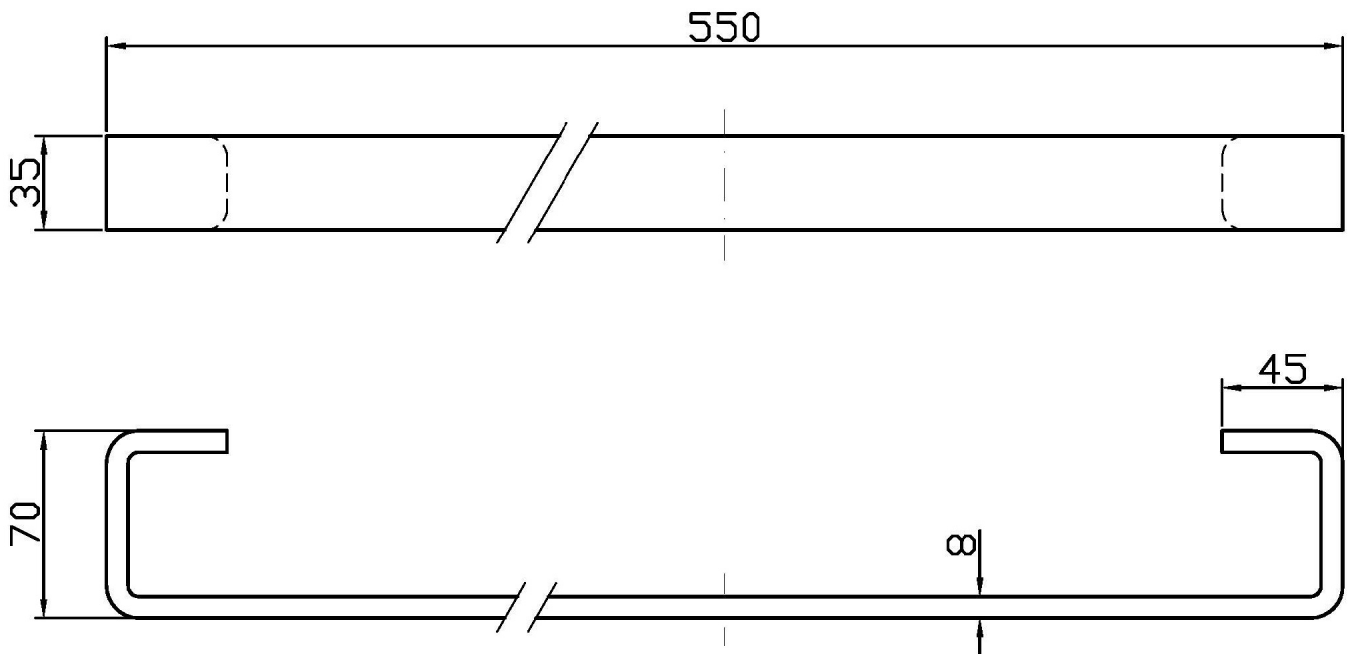

Marchio / Brand ZUCCHETTI

Classe / Class ACC

SOFT

ZAC722

Porta salviette / Towel holder

Porta salviette L550mm.

Towel holder, length 550mm.

Finiture / Finishes

Cromo / Chrome

SOFT

ZAC722

Disegno Complessivo / Overall Drawing

SOFT

ZAC722**Pesi e Misure / Weights and Sizes**

Peso (Kg) Weight (lb)	1,45 (Kg)	3,20 (lb)
Volume test (dc3) - (in3)	3,61 (dc3)	220,30 (in3)
h (mm) - (in)	55,00 (mm)	2,17 (in)
L1 (mm) - (in)	100,00 (mm)	3,94 (in)
L2 (mm) - (in)	655,00 (mm)	25,79 (in)