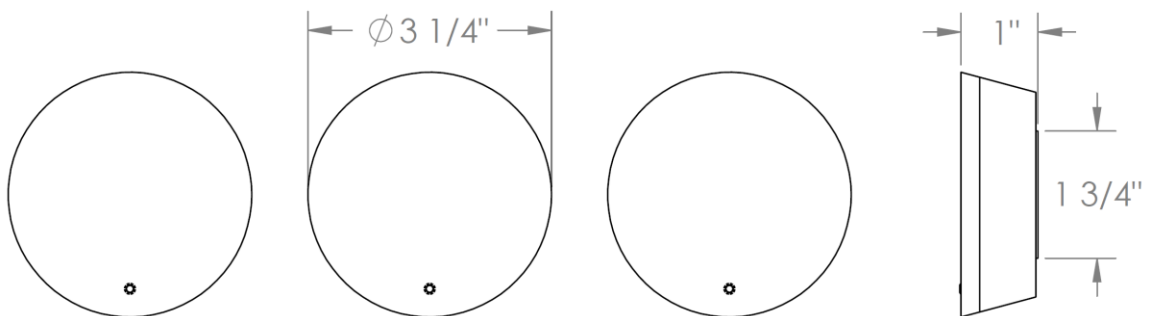

**36-WTR3-BL1**

Wall Mounted 3-Valve Shower Trim with Alignment Kit  
For use with SS-503 concealed rough

**WATERMARK** DESIGNS 8/22/2018