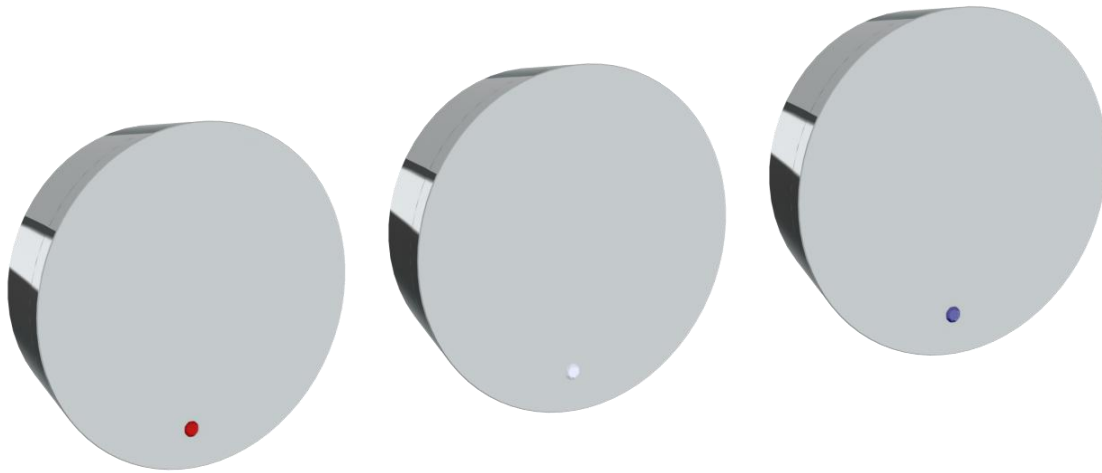

**36-WTR3-BL1**

Wall Mounted 3-Valve Shower Trim with Alignment Kit  
For use with SS-503 concealed rough

**WATERMARK** DESIGNS 8/22/2018