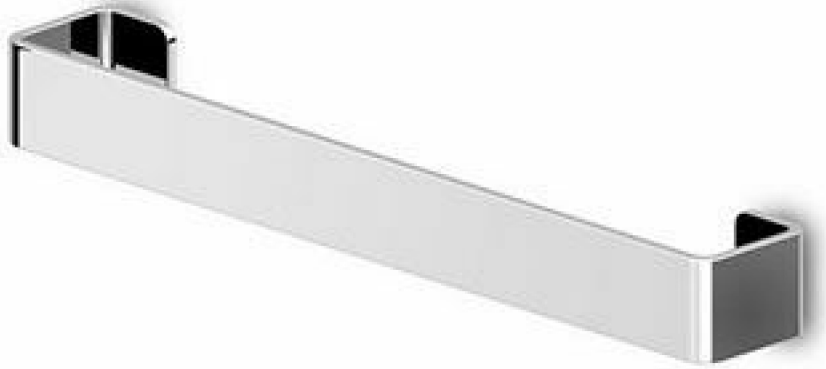

Marchio / Brand ZUCCHETTI

Classe / Class ACC

SOFT

ZAC721

Porta salviette / Towel holder

Porta salviette L450mm.

Towel holder, length 450mm.

Finiture / Finishes

Cromo / Chrome

SOFT

ZAC721

Disegno Complessivo / Overall Drawing

SOFT

ZAC721**Pesi e Misure / Weights and Sizes**

Peso (Kg) Weight (lb)	1,24 (Kg)	2,73 (lb)
Volume test (dc3) - (in3)	3,61 (dc3)	220,30 (in3)
h (mm) - (in)	55,00 (mm)	2,17 (in)
L1 (mm) - (in)	100,00 (mm)	3,94 (in)
L2 (mm) - (in)	655,00 (mm)	25,79 (in)