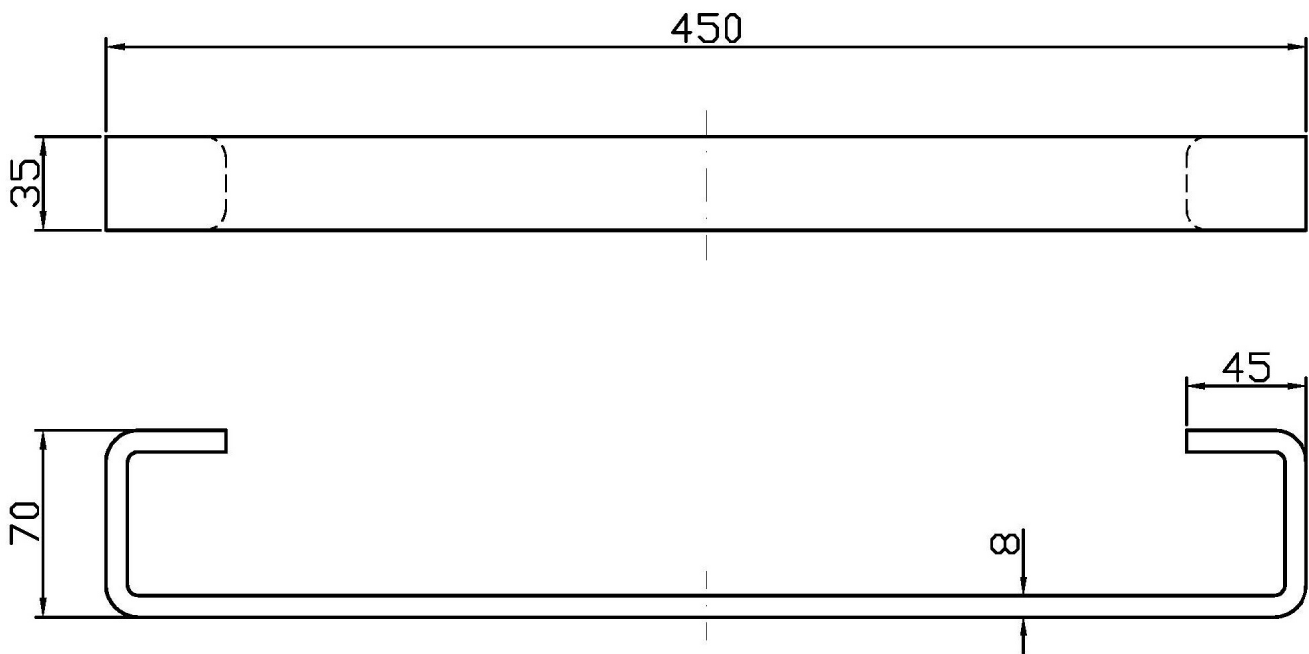

Marchio / Brand ZUCCHETTI

Classe / Class ACC

SOFT

ZAC721

Porta salviette / Towel holder

Porta salviette L450mm.

Towel holder, length 450mm.

Finiture / Finishes

Cromo / Chrome

SOFT

ZAC721

Disegno Complessivo / Overall Drawing

SOFT

ZAC721**Pesi e Misure / Weights and Sizes**

Peso (Kg) Weight (lb)	1,24 (Kg)	2,73 (lb)
Volume test (dc3) - (in3)	3,61 (dc3)	220,30 (in3)
h (mm) - (in)	55,00 (mm)	2,17 (in)
L1 (mm) - (in)	100,00 (mm)	3,94 (in)
L2 (mm) - (in)	655,00 (mm)	25,79 (in)