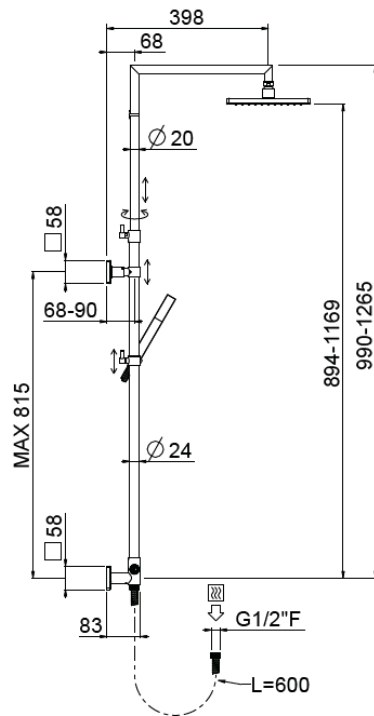

TECHNICAL DRAWING