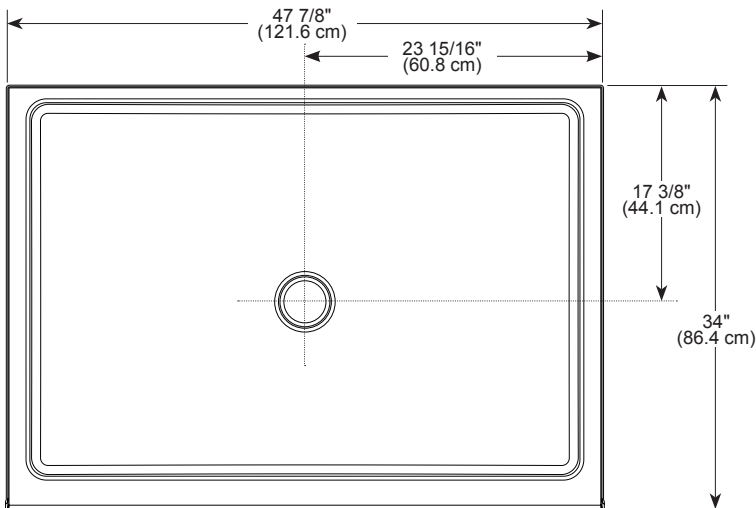

see what Delta can do™

HYCROFT™

B78513-4834-WH
48" X 34" SHOWER BASE

- Made with High-Gloss ProCrylic™ Material
- Textured Bottom
- Uses Standard Shower Stall Drain with 4 1/4" Strainer
- 10 Year Limited Residential Warranty
- 1 Year Limited Commercial Warranty

COLOR/FINISH

- White

COMPLIES WITH:

- CSA B45.5/IAPMO Z 124