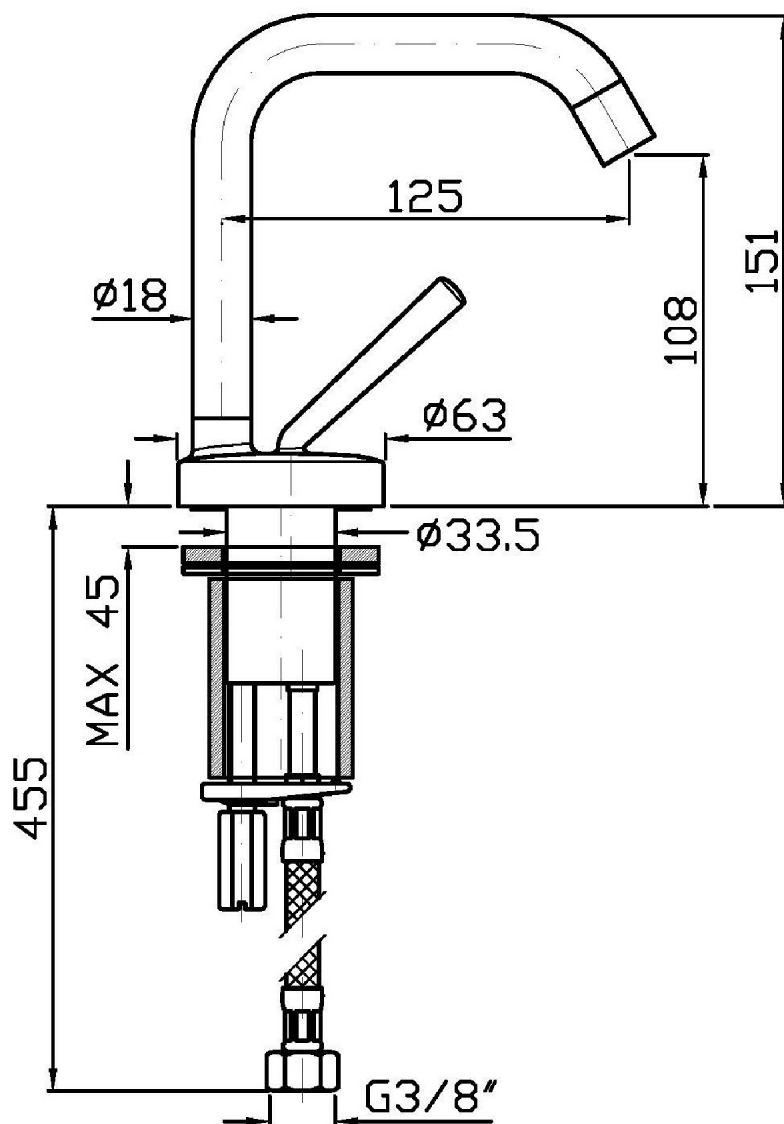

## ISY

ZP1195

Miscelatore monocomando lavabo. / Single lever basin mixer.

Miscelatore monocomando lavabo con bocca girevole, aeratore, flessibili di collegamento.

Single lever basin mixer, swivel spout with aerator, flexible tails.

## ISY

ZP1195

Disegno Complessivo / Overall Drawing

### ZP1195 Pesì e Misure / Weights and Sizes

Peso ( Kg ) Weight ( lb )	1,57 ( Kg )	3,47 ( lb )
Volume test ( dc3 ) - ( in3 )	7,43 ( dc3 )	453,41 ( in3 )
h ( mm ) - ( in )	90,00 ( mm )	3,54 ( in )
L1 ( mm ) - ( in )	250,00 ( mm )	9,84 ( in )
L2 ( mm ) - ( in )	330,00 ( mm )	12,99 ( in )