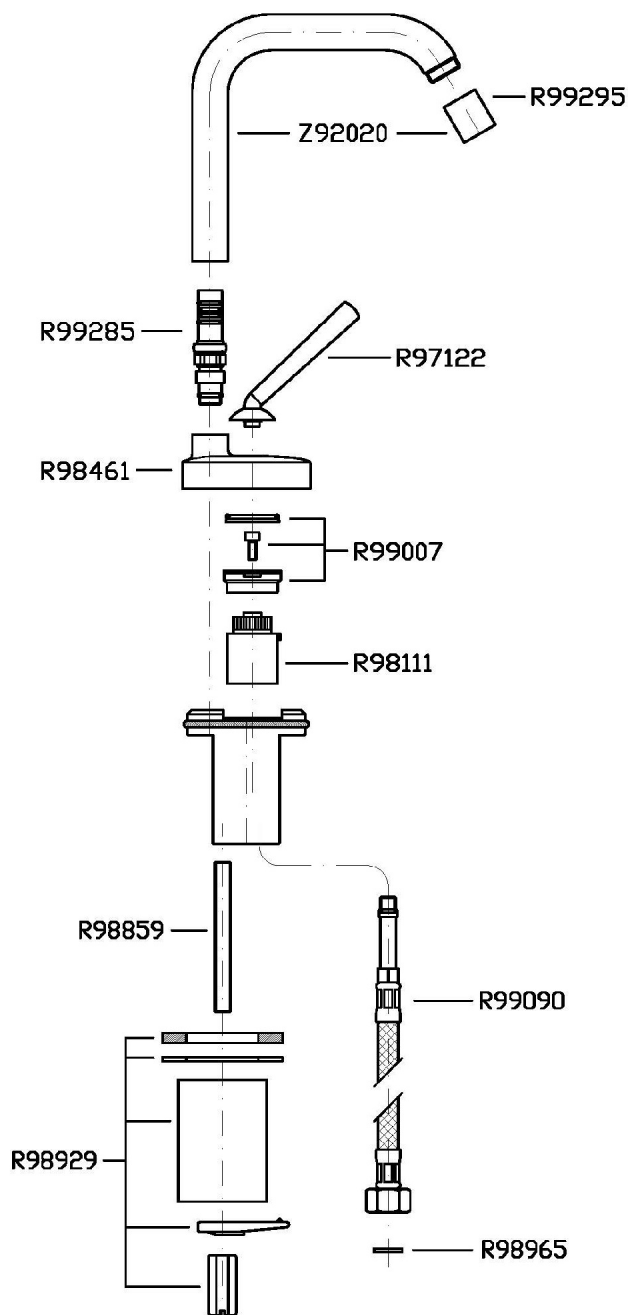

## ISY

ZP1195

Disegno Complessivo / Overall Drawing

## ISY

ZP1195

Esplosi / Exploded

### ZP1195 Pesì e Misure / Weights and Sizes

Peso ( Kg ) Weight ( lb )	1,57 ( Kg )	3,47 ( lb )
Volume test ( dc3 ) - ( in3 )	7,43 ( dc3 )	453,41 ( in3 )
h ( mm ) - ( in )	90,00 ( mm )	3,54 ( in )
L1 ( mm ) - ( in )	250,00 ( mm )	9,84 ( in )
L2 ( mm ) - ( in )	330,00 ( mm )	12,99 ( in )