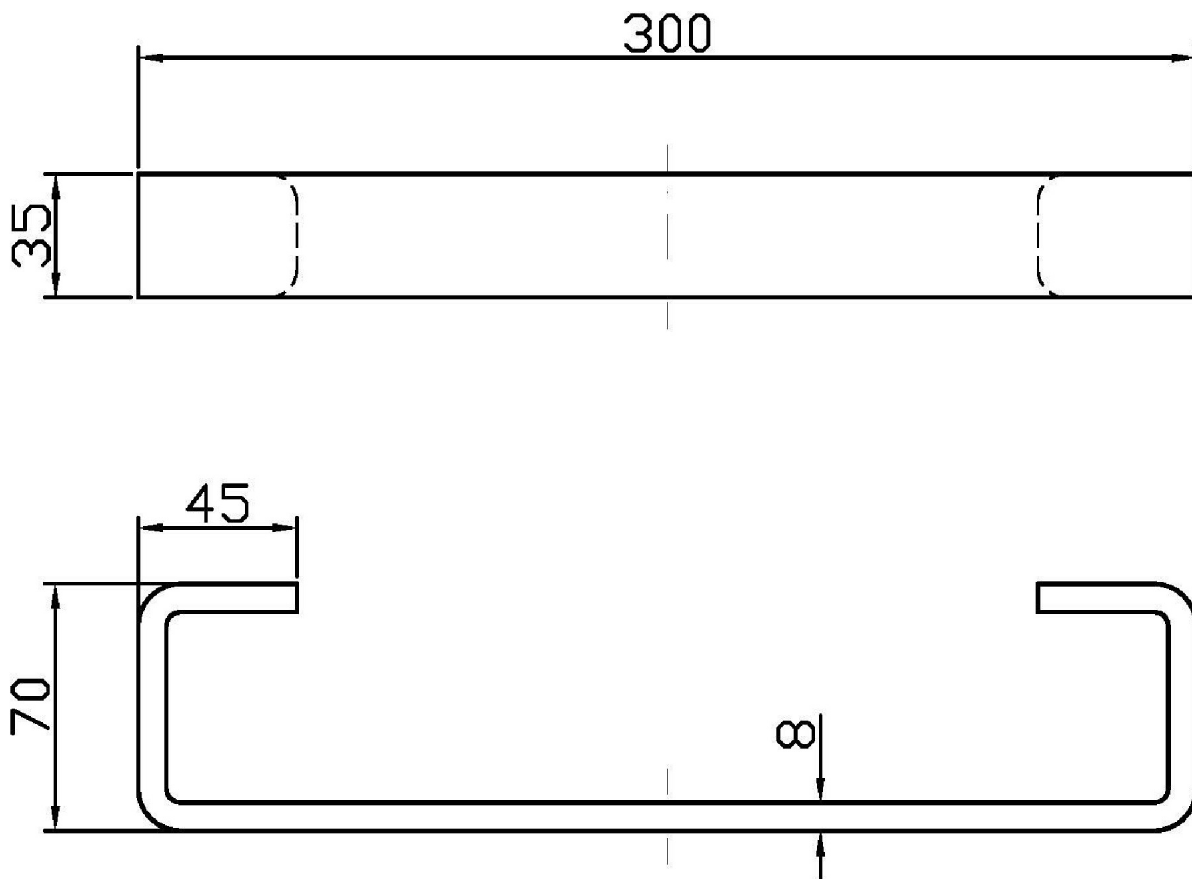

Marchio / Brand ZUCCHETTI

Classe / Class ACC

SOFT

ZAC720

Porta salviette / Towel holder

Porta salviette L300mm.

Towel holder, length 300mm.

Finiture / Finishes

Cromo / Chrome

SOFT

ZAC720

Disegno Complessivo / Overall Drawing

SOFT

ZAC720**Pesi e Misure / Weights and Sizes**

Peso (Kg) Weight (lb)	0,95 (Kg)	2,09 (lb)
Volume test (dc3) - (in3)	1,99 (dc3)	121,44 (in3)
h (mm) - (in)	55,00 (mm)	2,17 (in)
L1 (mm) - (in)	100,00 (mm)	3,94 (in)
L2 (mm) - (in)	360,00 (mm)	14,17 (in)