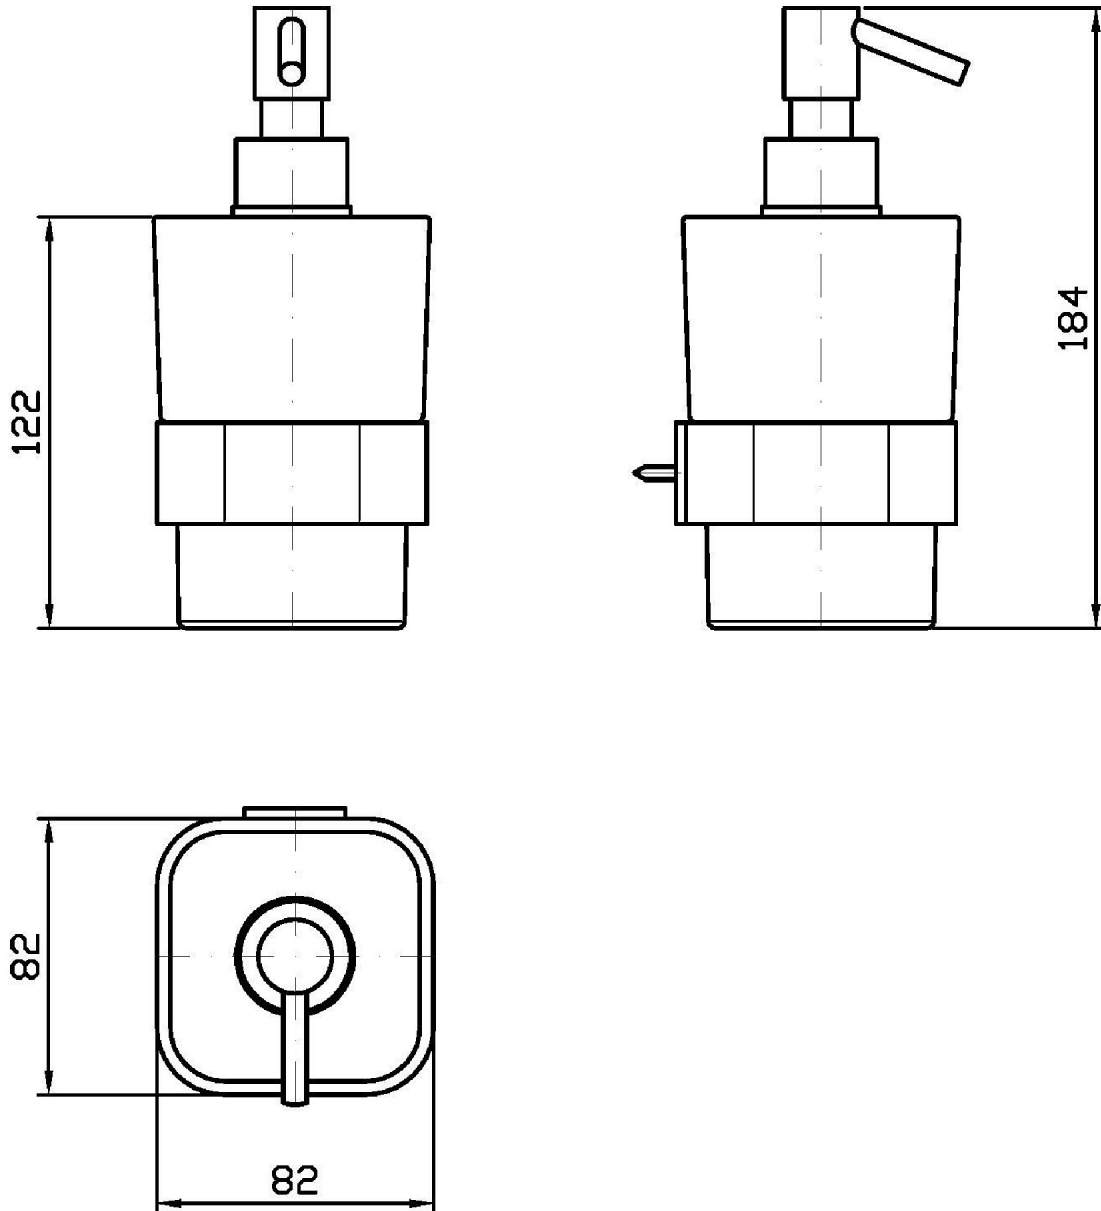

Marchio / Brand ZUCCHETTI

Classe / Class ACC

SOFT

ZAC715

Dispenser a muro / Wall mounted soap dispenser.

Dispenser a muro, contenitore in ceramica bianca.

Ceramic wall mounted soap dispenser.

Finiture / Finishes

SOFT

ZAC715

Disegno Complessivo / Overall Drawing

SOFT

ZAC715**Pesi e Misure / Weights and Sizes**

Peso (Kg) Weight (lb)	0,84 (Kg)	1,85 (lb)
Volume test (dc3) - (in3)	4,42 (dc3)	269,72 (in3)
h (mm) - (in)	120,00 (mm)	4,72 (in)
L1 (mm) - (in)	160,00 (mm)	6,30 (in)
L2 (mm) - (in)	230,00 (mm)	9,06 (in)