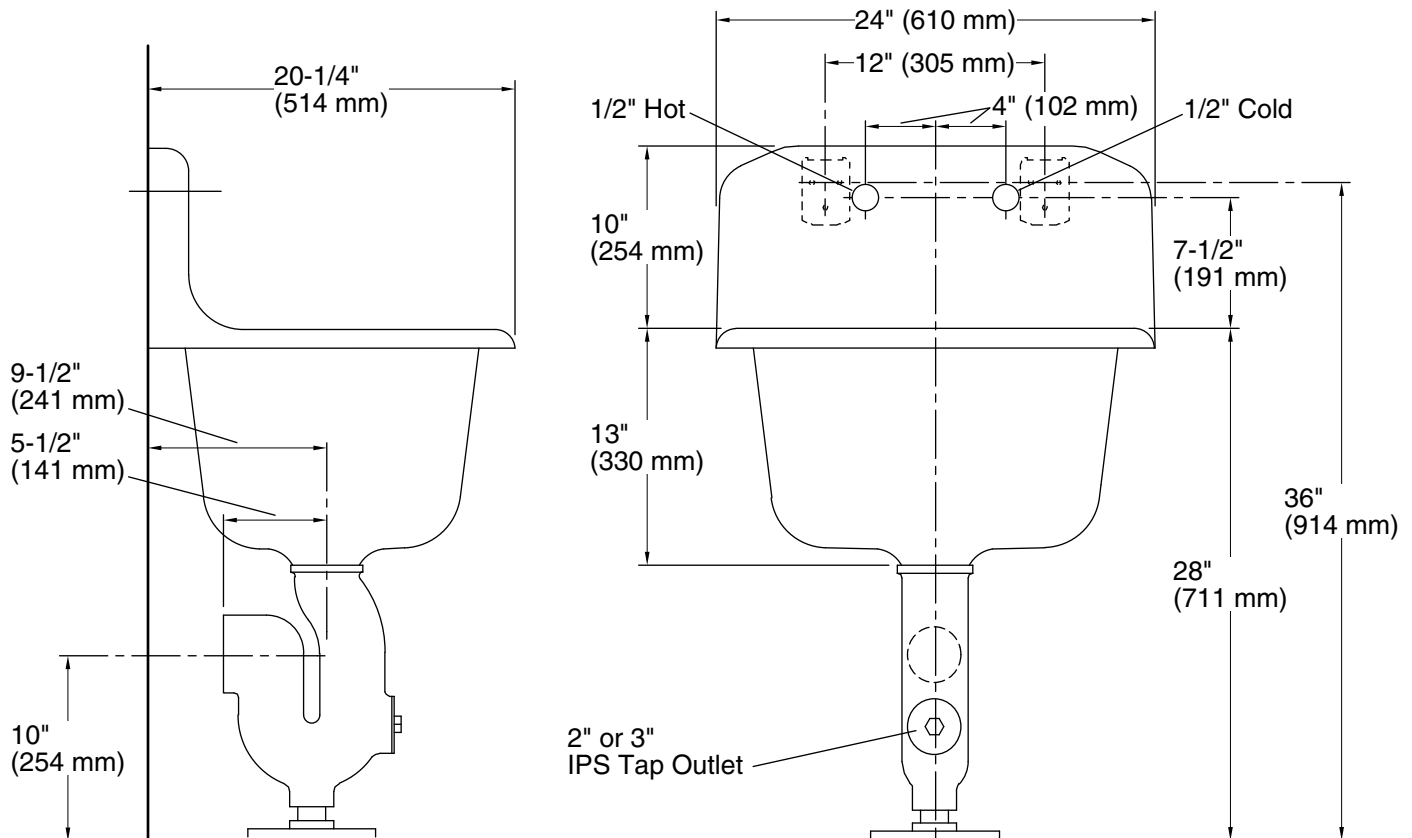

	0	White
--	---	-------

Technical Information

All product dimensions are nominal.

Bowl configuration:	Single
Installation:	Top-mount
Bowl area:	Length: 20" (508 mm) Width: 16" (406 mm) Water depth: 12" (305 mm)
Number of deck holes:	2
Faucet hole spacing:	8" (203 mm)
Faucet hole(s):	1-1/2" (38 mm)
Drain hole:	3-1/8" (80 mm)