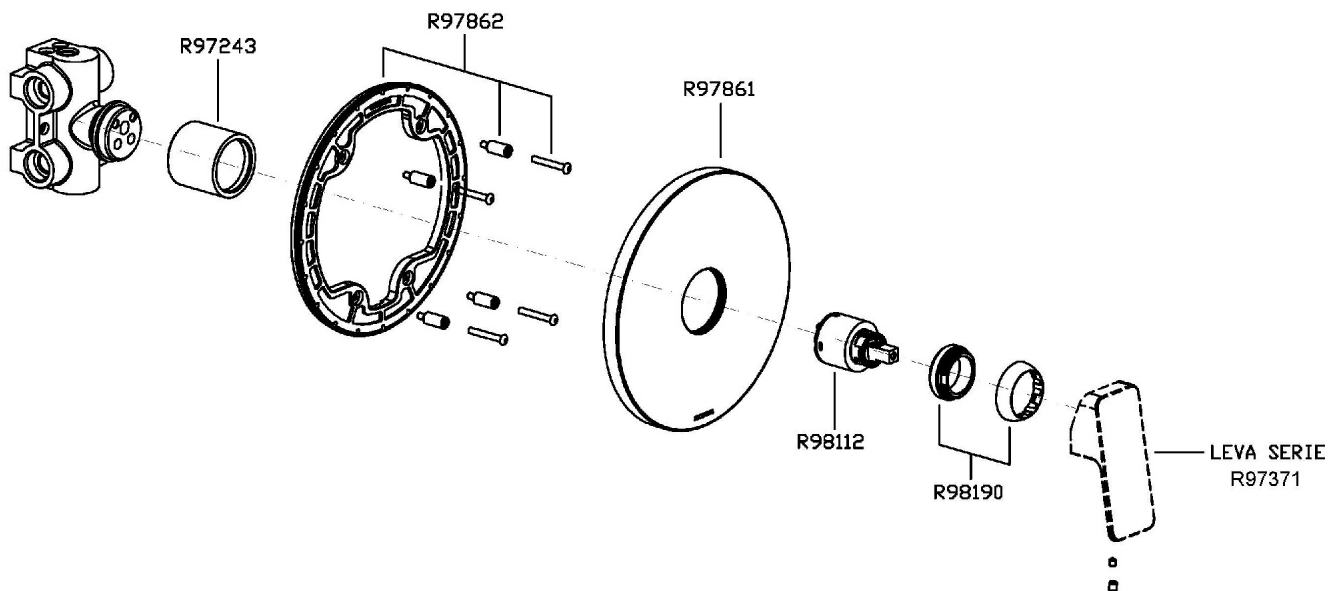

SOFT

ZP7090

Esplosi / Exploded