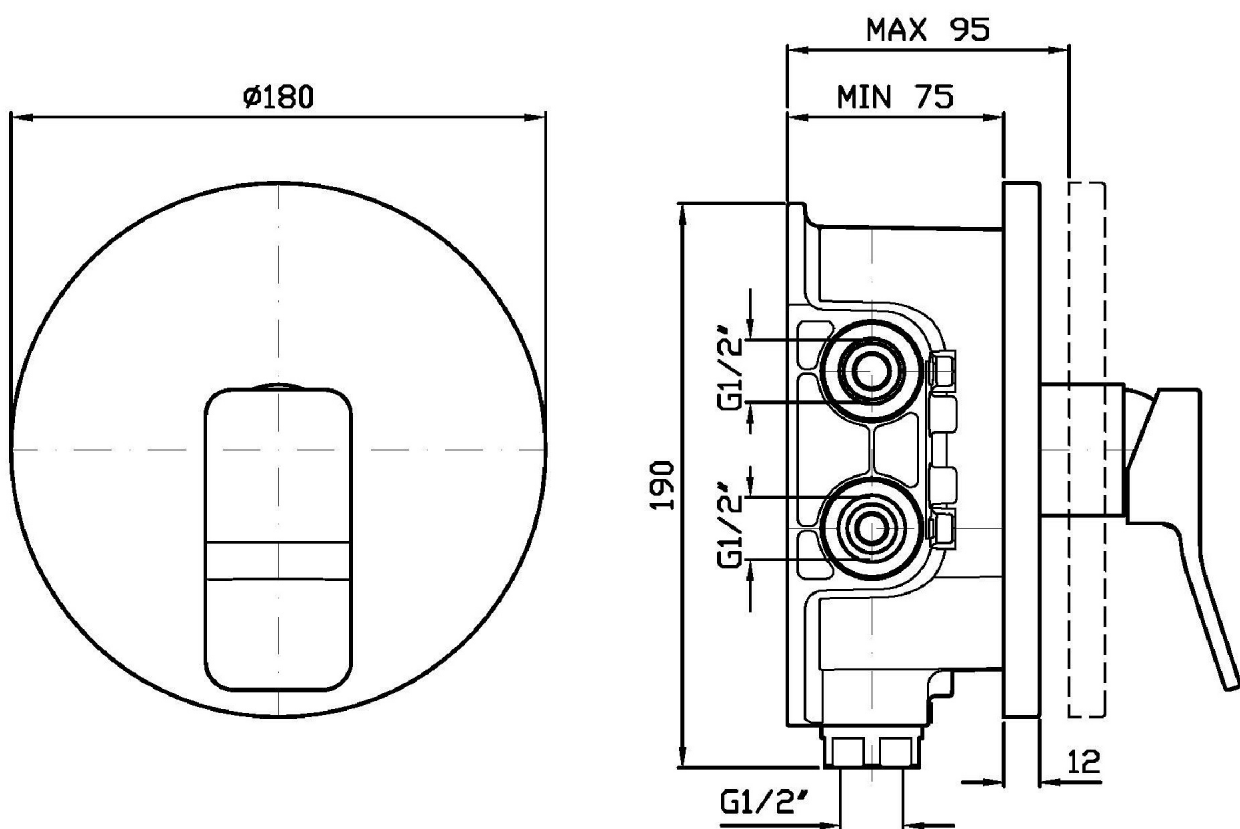

SOFT

ZP7090

Disegno Complessivo / Overall Drawing