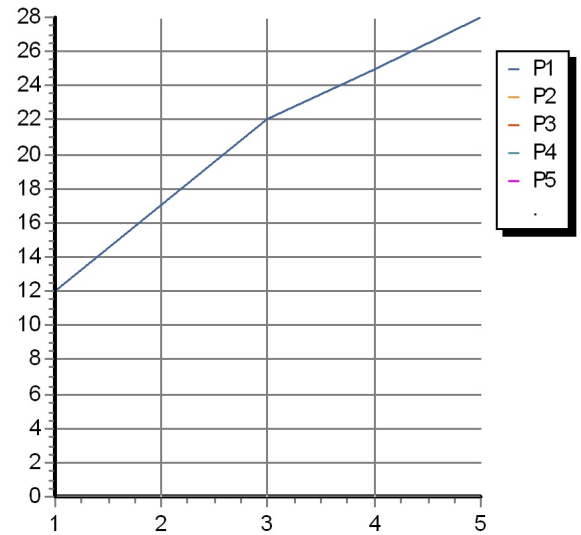

## SOFT

ZP7090

Portate / Flowrates (lt/min)

PRESSIONE PRESSURE	1 BAR	2 BAR	3 BAR	4 BAR	5 BAR
USCITA PRIMARIA PRIMARY OUTLET <i>P1</i>	12	17	22	25	28
<i>P2</i>					
<i>P3</i>					
<i>P4</i>					
<i>P5</i>					

## SOFT

ZP7090

Pesi e Misure / Weights and Sizes

Peso ( Kg ) Weight ( lb )	3,18 ( Kg )	7,01 ( lb )
Volume test ( dc3 ) - ( in3 )	7,50 ( dc3 )	457,68 ( in3 )
h ( mm ) - ( in )	90,00 ( mm )	3,54 ( in )
L1 ( mm ) - ( in )	250,00 ( mm )	9,84 ( in )
L2 ( mm ) - ( in )	333,00 ( mm )	13,11 ( in )