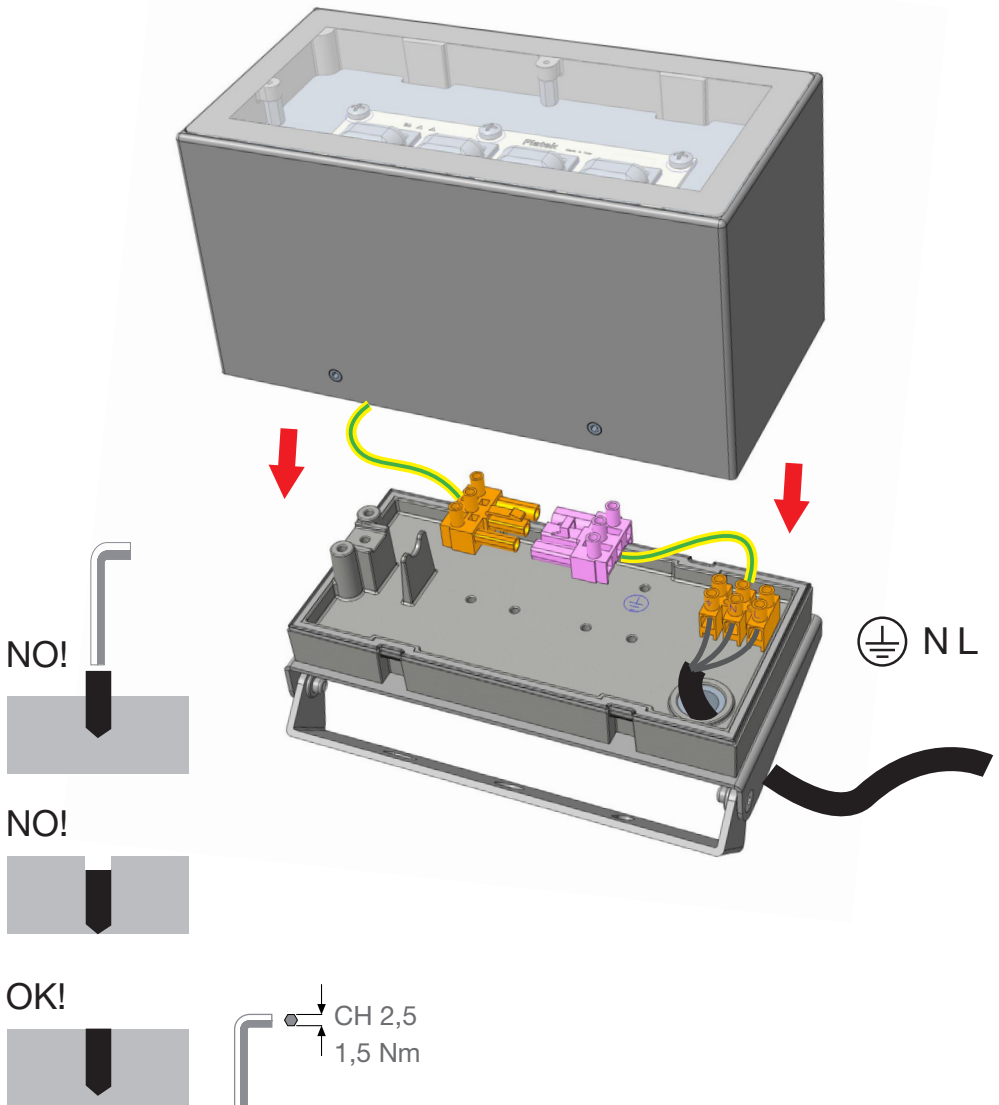

INSTALLATION

4 LED VERSION