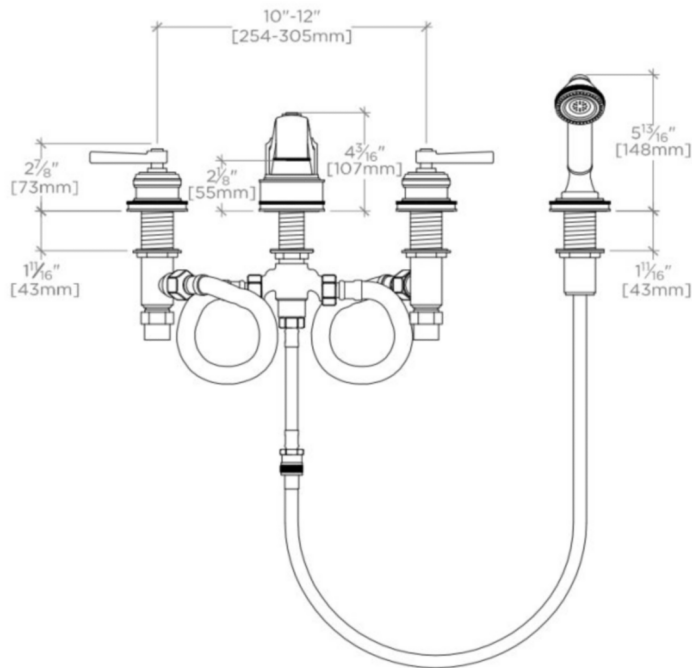

AERO

AETF89

Aero Low Profile Concealed Tub Filler With Handshower and Metal Lever Handles

SHOWN IN AERO LOW PROFILE CONCEALED TUB FILLER WITH HANDSHOWER AND METAL LEVER HANDLES| AETF89

TECHNICAL DETAILS

ADA Compliance: Yes
 Adjustable Levelers / Feet: N
 Adjustable Shelves: N
 Adjustable versus Fixed Spray: Fixed Spray
 Deck Thickness Maximum: 1 5/8"
 Deck Thickness Minimum: 0"
 Diameter of Head: 2"
 Escutcheon Primary Material: Brass
 Fittings Hole Diameter: 1 3/8"
 Garbage Disposal: N
 Handle Spread Maximum: 12"
 Handle Spread Minimum: 10"
 Handle Turn Angle: Quarter Turn
 Handshower / Spray Hose Length: 79"
 Depth / Width: 12"
 Height: 6"
 Inlet Connection Size: 3/4"
 Inlet Connection Type: Male NPT Adapter
 Inlet Supply Spread Maximum: 12"
 Inlet Supply Spread Minimum: 10"
 Installation Type: Deck Mounted
 Integrated Diverter: N
 Integrated Sensor Disk: N
 Interior Finish of Trapway: N
 Length: 21"
 Number of Handles: Two
 Number of Holes: Four Hole
 Pivot: N
 Primary Material: Brass
 Sink Visibility: N
 Sound Proofing: N
 Spout Swivel: N
 Spray Included in Unit: N
 Suggested Application: Bath
 Valve Material: Ceramic
 Water Pressure Maximum: 85.0 psi
 Water Pressure Minimum: 20.0 psi
 Water Pressure Recommended: 45.0 psi

CODES & STANDARDS

Code # AETU89: ASME A112.18.1, CSA B125, IAPMO, State of MA

PRODUCT FEATURES

- Metal lever handles
- Lift knob located on top of spout to divert water between tub and handshower.
- Features signature stepped and gadrooned details on escutcheons and edge of spout
- Stocked in Chrome and Nickel
- Unrestricted flow for tub spout. Stocked in 2.5gpm (9.5L/min) flow rate for handshower. Alternate flow regulation of 1.75gpm (6.6/min) also available as special order

CERTIFICATIONS

WATERWORKS

AERO

AETF89

Aero Low Profile Concealed Tub Filler With Handshower and Metal Lever Handles

TOP VIEW

SCALE: 1 1/2"=1'-0"

FRONT VIEW

SCALE: 1 1/2"=1'-0"

SIDE VIEW

SCALE: 1 1/2"=1'-0"