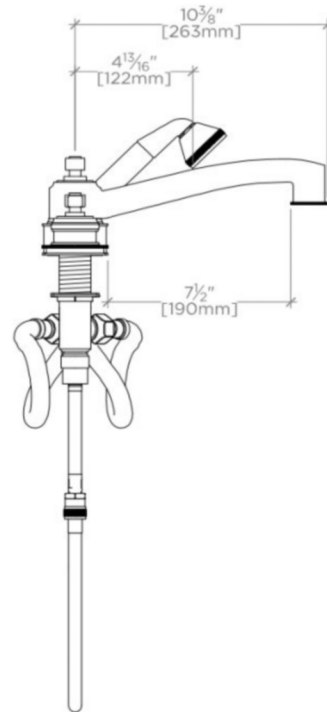

AERO

AETF89

Aero Low Profile Concealed Tub Filler With Handshower and Metal Lever Handles

SHOWN IN AERO LOW PROFILE CONCEALED TUB FILLER WITH HANDSHOWER AND METAL LEVER HANDLES| AETF89

TECHNICAL DETAILS

ADA Compliance: Yes
 Adjustable Levelers / Feet: N
 Adjustable Shelves: N
 Adjustable versus Fixed Spray: Fixed Spray
 Deck Thickness Maximum: 1 5/8"
 Deck Thickness Minimum: 0"
 Diameter of Head: 2"
 Escutcheon Primary Material: Brass
 Fittings Hole Diameter: 1 3/8"
 Garbage Disposal: N
 Handle Spread Maximum: 12"
 Handle Spread Minimum: 10"
 Handle Turn Angle: Quarter Turn
 Handshower / Spray Hose Length: 79"
 Depth / Width: 12"
 Height: 6"
 Inlet Connection Size: 3/4"
 Inlet Connection Type: Male NPT Adapter
 Inlet Supply Spread Maximum: 12"
 Inlet Supply Spread Minimum: 10"
 Installation Type: Deck Mounted
 Integrated Diverter: N
 Integrated Sensor Disk: N
 Interior Finish of Trapway: N
 Length: 21"
 Number of Handles: Two
 Number of Holes: Four Hole
 Pivot: N
 Primary Material: Brass
 Sink Visibility: N
 Sound Proofing: N
 Spout Swivel: N
 Spray Included in Unit: N
 Suggested Application: Bath
 Valve Material: Ceramic
 Water Pressure Maximum: 85.0 psi
 Water Pressure Minimum: 20.0 psi
 Water Pressure Recommended: 45.0 psi

CODES & STANDARDS

Code # AETU89: ASME A112.18.1, CSA B125, IAPMO, State of MA

PRODUCT FEATURES

- Metal lever handles
- Lift knob located on top of spout to divert water between tub and handshower.
- Features signature stepped and gadrooned details on escutcheons and edge of spout
- Stocked in Chrome and Nickel
- Unrestricted flow for tub spout. Stocked in 2.5gpm (9.5L/min) flow rate for handshower. Alternate flow regulation of 1.75gpm (6.6/min) also available as special order

CERTIFICATIONS

WATERWORKS

AERO

AETF89

Aero Low Profile Concealed Tub Filler With Handshower and Metal Lever Handles

TOP VIEW

SCALE: 1 1/2"=1'-0"

FRONT VIEW

SCALE: 1 1/2"=1'-0"

SIDE VIEW

SCALE: 1 1/2"=1'-0"