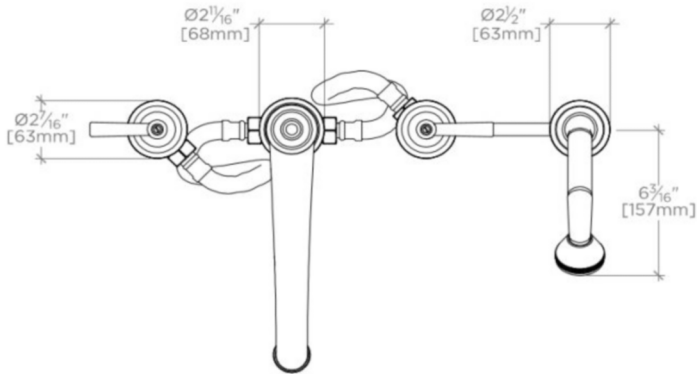

AERO

AETF89

Aero Low Profile Concealed Tub Filler With Handshower and Metal Lever Handles

SHOWN IN AERO LOW PROFILE CONCEALED TUB FILLER WITH HANDSHOWER AND METAL LEVER HANDLES| AETF89

TECHNICAL DETAILS

ADA Compliance: Yes
 Adjustable Levelers / Feet: N
 Adjustable Shelves: N
 Adjustable versus Fixed Spray: Fixed Spray
 Deck Thickness Maximum: 1 5/8"
 Deck Thickness Minimum: 0"
 Diameter of Head: 2"
 Escutcheon Primary Material: Brass
 Fittings Hole Diameter: 1 3/8"
 Garbage Disposal: N
 Handle Spread Maximum: 12"
 Handle Spread Minimum: 10"
 Handle Turn Angle: Quarter Turn
 Handshower / Spray Hose Length: 79"
 Depth / Width: 12"
 Height: 6"
 Inlet Connection Size: 3/4"
 Inlet Connection Type: Male NPT Adapter
 Inlet Supply Spread Maximum: 12"
 Inlet Supply Spread Minimum: 10"
 Installation Type: Deck Mounted
 Integrated Diverter: N
 Integrated Sensor Disk: N
 Interior Finish of Trapway: N
 Length: 21"
 Number of Handles: Two
 Number of Holes: Four Hole
 Pivot: N
 Primary Material: Brass
 Sink Visibility: N
 Sound Proofing: N
 Spout Swivel: N
 Spray Included in Unit: N
 Suggested Application: Bath
 Valve Material: Ceramic
 Water Pressure Maximum: 85.0 psi
 Water Pressure Minimum: 20.0 psi
 Water Pressure Recommended: 45.0 psi

CODES & STANDARDS

Code # AETU89: ASME A112.18.1, CSA B125, IAPMO, State of MA

PRODUCT FEATURES

- Metal lever handles
- Lift knob located on top of spout to divert water between tub and handshower.
- Features signature stepped and gadrooned details on escutcheons and edge of spout
- Stocked in Chrome and Nickel
- Unrestricted flow for tub spout. Stocked in 2.5gpm (9.5L/min) flow rate for handshower. Alternate flow regulation of 1.75gpm (6.6/min) also available as special order

CERTIFICATIONS

WATERWORKS

AERO

AETF89

Aero Low Profile Concealed Tub Filler With Handshower and Metal Lever Handles

TOP VIEW

SCALE: 1 1/2"=1'-0"

FRONT VIEW

SCALE: 1 1/2"=1'-0"

SIDE VIEW

SCALE: 1 1/2"=1'-0"