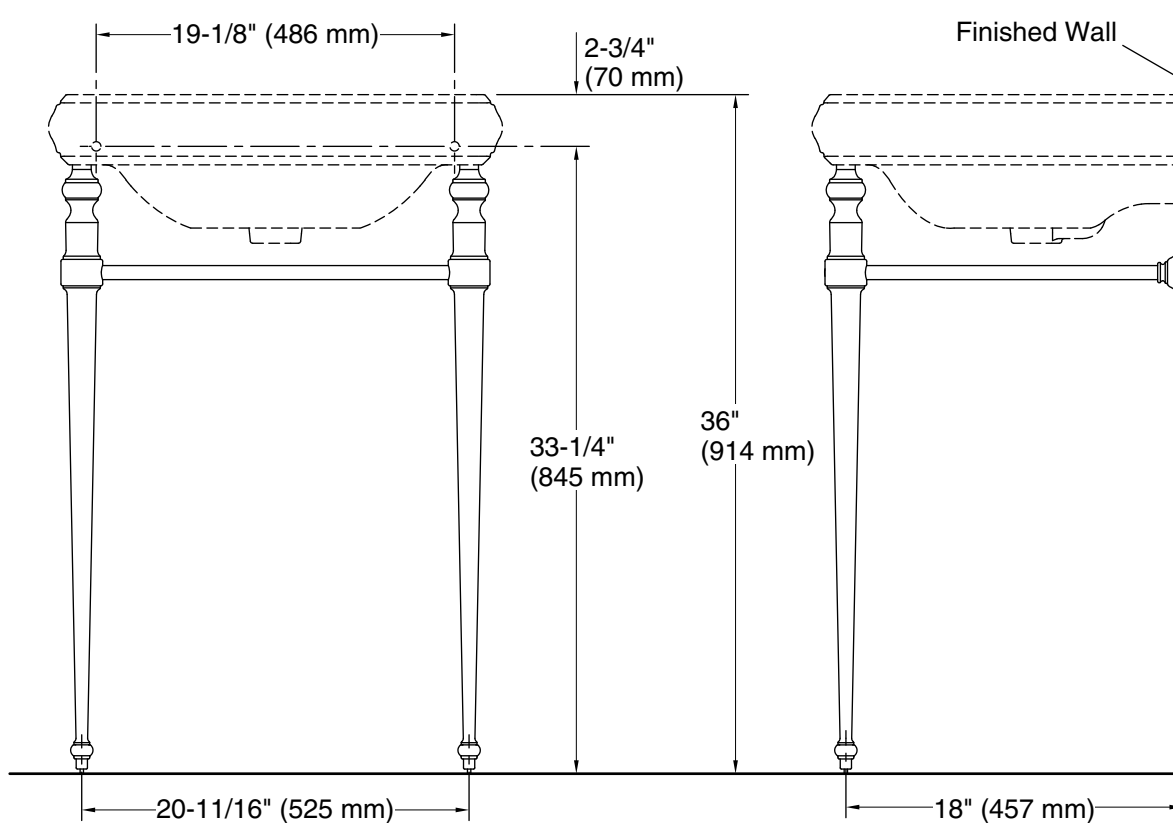

Technical Information

All product dimensions are nominal.

Material: Brass

Notes

Install this product according to the installation instructions.