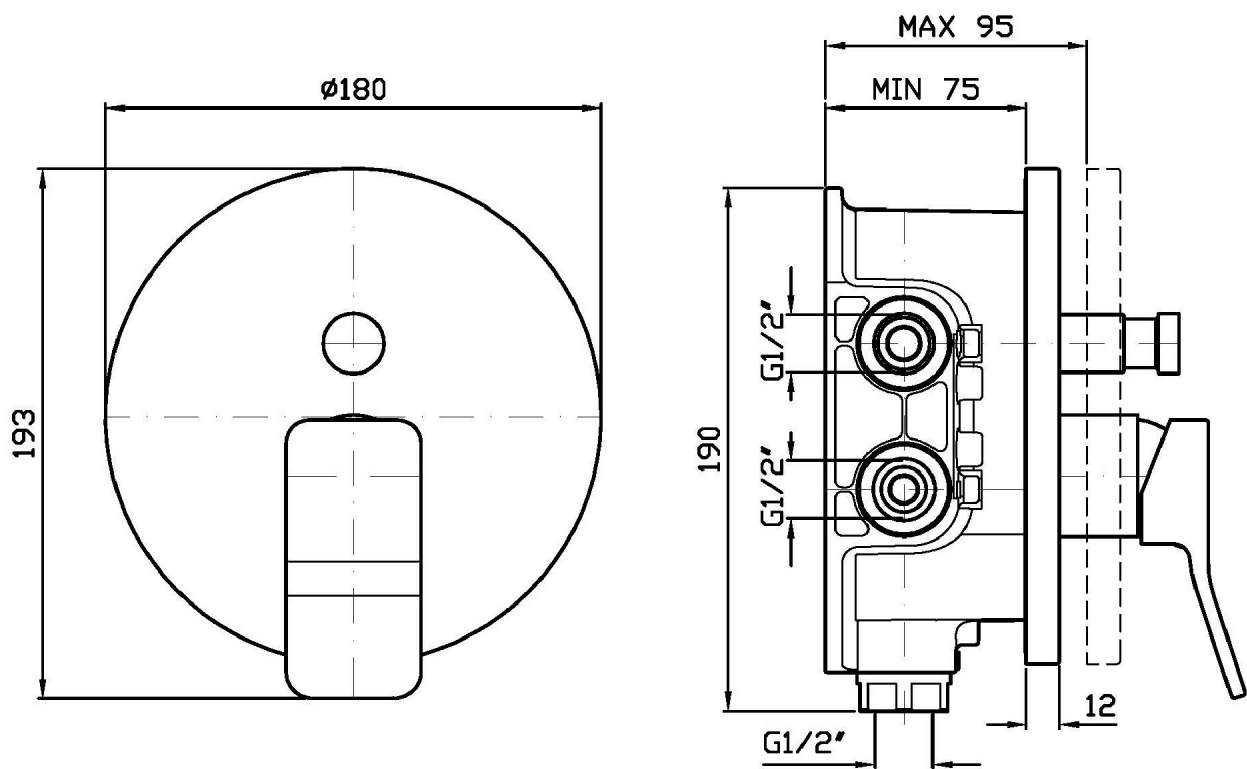

SOFT

ZP7096

Disegno Complessivo / Overall Drawing