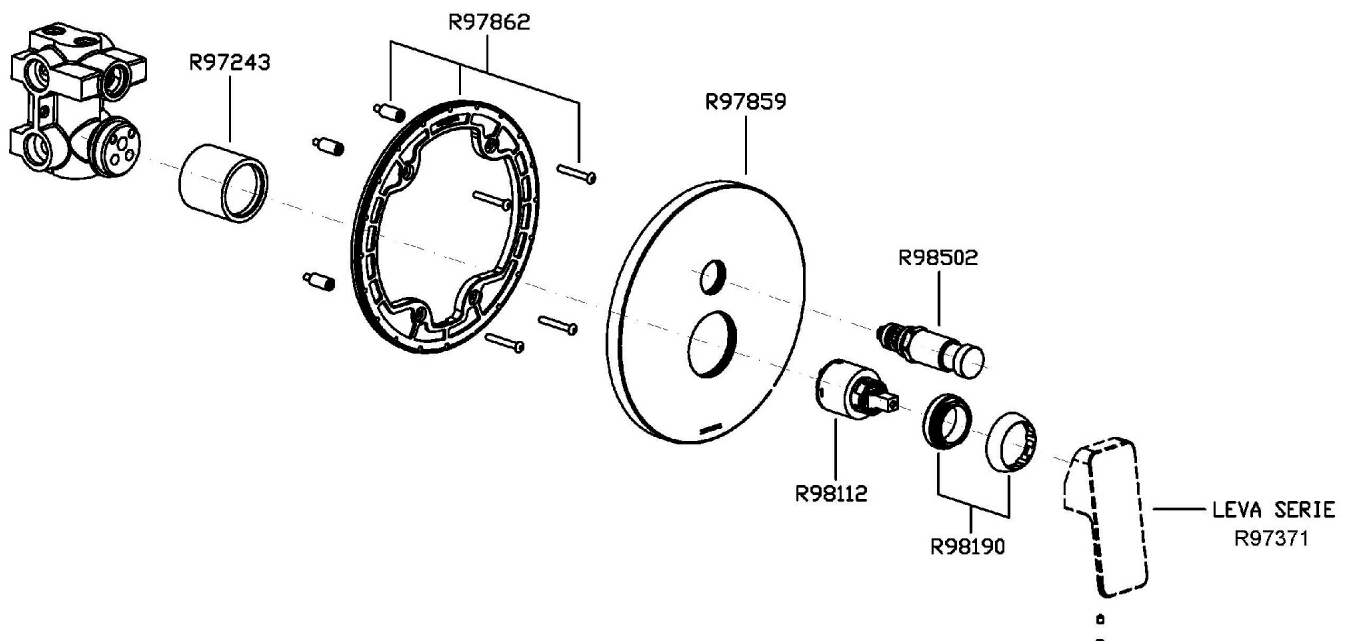

SOFT

ZP7096

Esplosi / Exploded