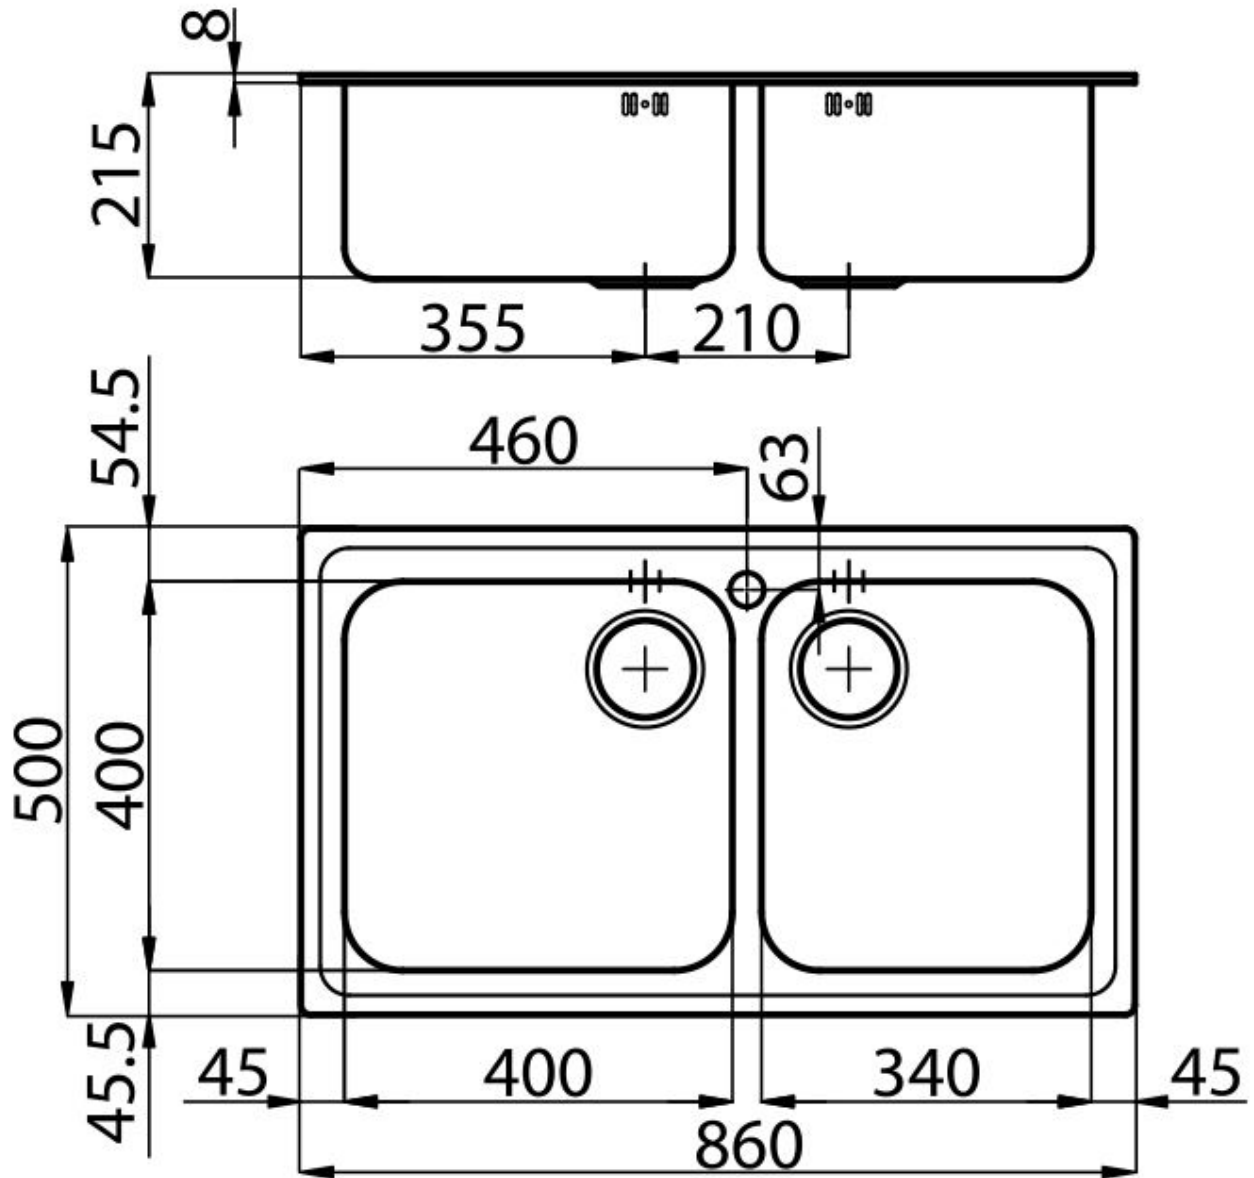

TECHNICAL DATA