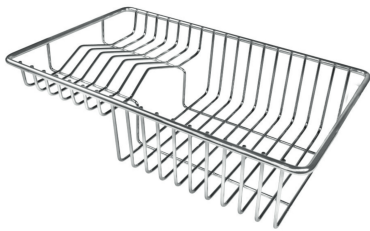

## OPTIONAL ACCESSORIES

Cestello inox 8612 000

Glass chopping board 8631 300

Glass chopping board 8633 300

HPDE Chopping board 8657 001

HPDE Twin chopping board 8644 101

Iroko-wood chopping board 8646 000

Iroko-wood chopping board 8647 000

Iroko-wood chopping board with stainless steel colander 8644 042

Iroko-wood sliding chopping board 8643 000

Iroko-wood sliding chopping board 8644 041

Stainless steel basket 8611 000

Stainless steel plate rack 8100 301

Stainless steel plate rack 8100 303

White bowl 8153 100

**WARNING:**

**The accessories 8159101, 8100303,8151000 are only usable in combination with 8644101**