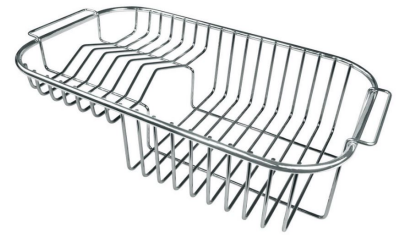

## OPTIONAL ACCESSORIES

Cestello inox 8612 000

Glass chopping board 8631 300

Glass chopping board 8633 300

HPDE Chopping board 8657 001

HPDE Twin chopping board 8644 101

Iroko-wood chopping board 8646 000

Iroko-wood chopping board 8647 000

Iroko-wood chopping board with stainless steel colander 8644 042

Iroko-wood sliding chopping board 8643 000

Iroko-wood sliding chopping board 8644 041

Stainless steel basket 8611 000

Stainless steel plate rack 8100 301