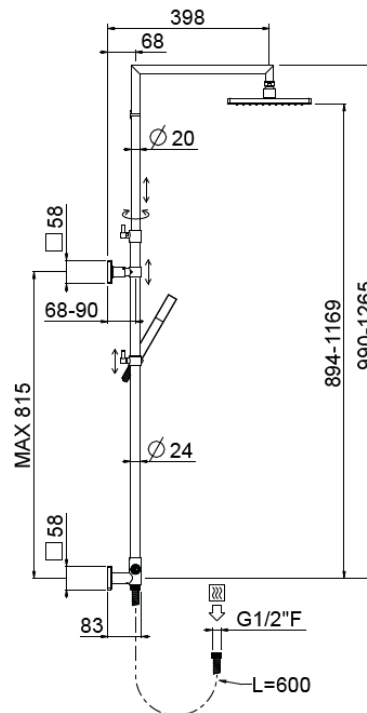

Corner telescopic exposed

Corner telescopic exposed, Square shower head
30476/ED-CR

TECHNICAL INFORMATION

Turning shower column with adjustable mounting with articulated shower holder, external holder with flexible hose cm 60, adjustable upper holder and diverter. Non-liming inspectable square shower head 200x200 in brass/stainless steel. Brass non-liming inspectable one jet square shower. PVC smooth double anti-torsion flexible hose cm 150. CHROME

Flow rate:

? Doccia o soffione?

PICTURE

SPARE PARTS

FEATURES

Rain jet

Non-liming

adjustable
telescopic shower
column

double anti-
torsion

TECHNICAL DRAWING

FINISHINGS