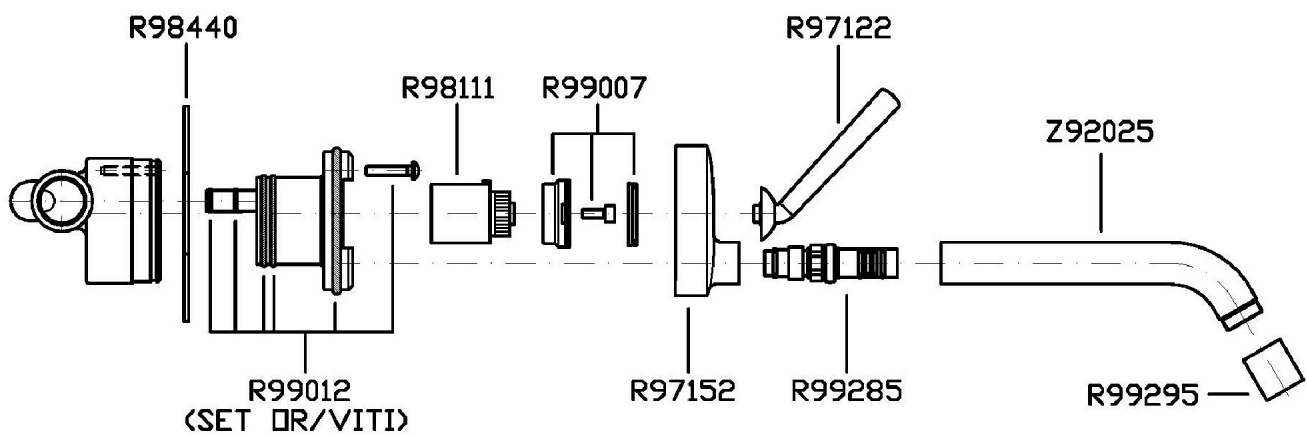

ISY

ZP1616

Esplosi / Exploded