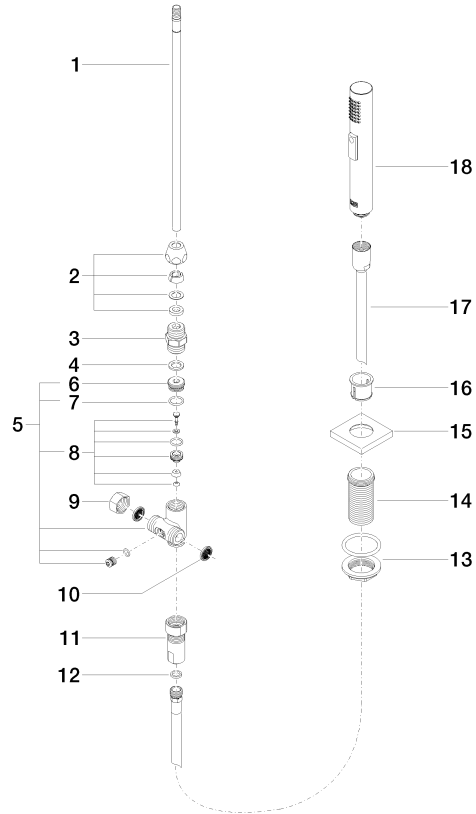

Rinsing spray set - Platinum

LOT

27 722 970

- with angular rosette
- spray flow
- automatic spout/shower diverter
- height of mixer 189 mm
- hole diameter rinsing spray 32mm
- fabric braided hose 1500 mm
- sprayface with anti-scaling system
- lead-free

27 722 970

mm [inches]

Flow rate chart

Codes & Standards

DIN 4109

EN 1717

ISO 3822

NSF372

IAPMO_N-4976

IAPMO_6

Belgaqua_21-027-2

27 722 970

Product version up to 10/27/2020

Product version from 10/27/2020

Parts for other
finishes can be found
here: Chrome

Rinsing spray set - Platinum

LOT

27 722 970

Spare parts list

Product version up to 10/27/2020

Product version from 10/27/2020

No.	Item Number	Name	Quantity used	Delivery time
	04 24 02 046 01-07	pipe	19	10