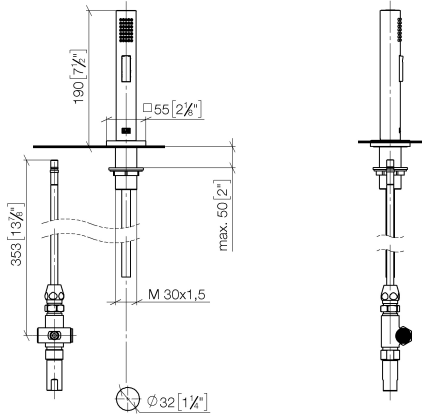

Rinsing spray set - Platinum

LOT

27 722 970

- with angular rosette
- spray flow
- automatic spout/shower diverter
- height of mixer 189 mm
- hole diameter rinsing spray 32mm
- fabric braided hose 1500 mm
- sprayface with anti-scaling system
- lead-free

Can only be combined with 32800680, 32843680.

Intrinsic protection against back flow.

	Platinum	27 722 970-08
	Chrome	27 722 970-00
	Brushed Platinum	27 722 970-06
	Durabass (23kt Gold)	27 722 970-09
	Dark Chrome	27 722 970-19
	Brushed Durabass (23kt Gold)	27 722 970-28
	Brushed Champagne (22kt Gold)	27 722 970-46
	Champagne (22kt Gold)	27 722 970-47
	Brushed Chrome	27 722 970-93
	Brushed Dark Platinum	27 722 970-99

27 722 970

mm [inches]

Flow rate chart

Codes & Standards

DIN 4109

EN 1717

ISO 3822

NSF372

LOT

27 722 970

Spare parts list

Product version up to 10/27/2020

Product version from 10/27/2020

No.	Item Number	Name	Quantity used	Delivery time
	04 24 02 046 01-07	pipe	19	10