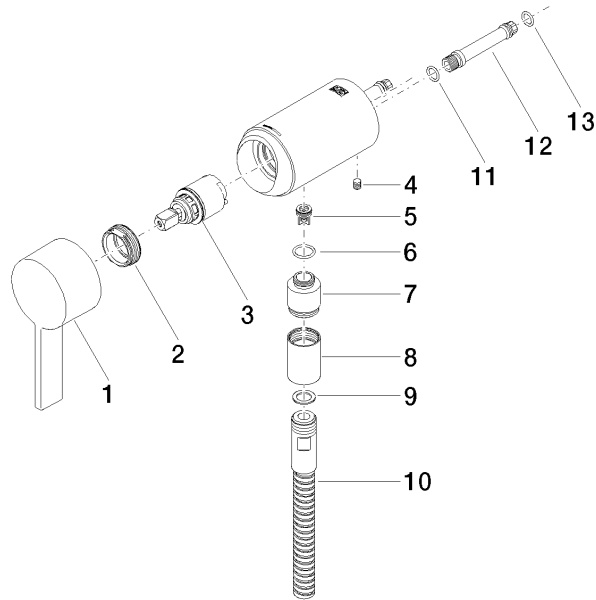

Concealed single-lever mixer with integrated shower connection - Brushed Dark Platinum

IMO

36 050 970

- without rosette
 - WRAS 2011027
- Intrinsic protection against back flow.**
- Intrinsic protection against back flow.

Required miscellaneous

- Concealed wall mounting -** 35 050 970 90
- max. recess depth 105 mm
 - min. recess depth 80 mm

Concealed single-lever mixer with integrated shower connection - Brushed Dark Platinum

IMO

36 050 970
mm [inches]

Flow rate chart

Codes & Standards

DIN 4109	EN 1717	ISO 3822	Scottish Water Byelaws
UK Water Supply Regulations	Ü-Zeichen		

Concealed single-lever mixer with integrated shower connection - Brushed Dark
Platinum

IMO

36 050 970

Certificates

Belgaqua_21-025-2 WRAS_2011

LGA_29

36 050 970

Product version from 10/1/2023

Concealed single-lever mixer with integrated shower connection - Brushed Dark
Platinum