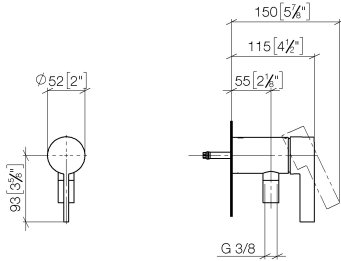

Concealed single-lever mixer with integrated shower connection - Brushed Dark Platinum

IMO

36 050 970

- without rosette
 - WRAS 2011027
- Intrinsic protection against back flow.**
- Intrinsic protection against back flow.

Required miscellaneous

- Concealed wall mounting -** 35 050 970 90
- max. recess depth 105 mm
 - min. recess depth 80 mm

Concealed single-lever mixer with integrated shower connection - Brushed Dark Platinum

IMO

36 050 970
mm [inches]

Flow rate chart

Codes & Standards

DIN 4109	EN 1717	ISO 3822	Scottish Water Byelaws
UK Water Supply Regulations	Ü-Zeichen		

Concealed single-lever mixer with integrated shower connection - Brushed Dark
Platinum