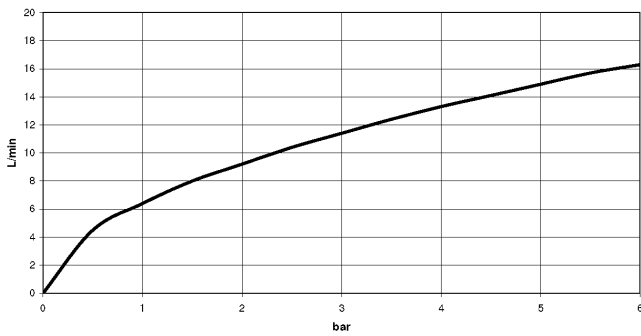

Required miscellaneous

- Concealed wall mounting -** 35 050 970 90
- max. recess depth 105 mm
 - min. recess depth 80 mm

Concealed single-lever mixer with integrated shower connection - Brushed Dark Platinum

IMO

36 050 970
mm [inches]

Flow rate chart

Codes & Standards

DIN 4109	EN 1717	ISO 3822	Scottish Water Byelaws
UK Water Supply Regulations	Ü-Zeichen		

Concealed single-lever mixer with integrated shower connection - Brushed Dark
Platinum