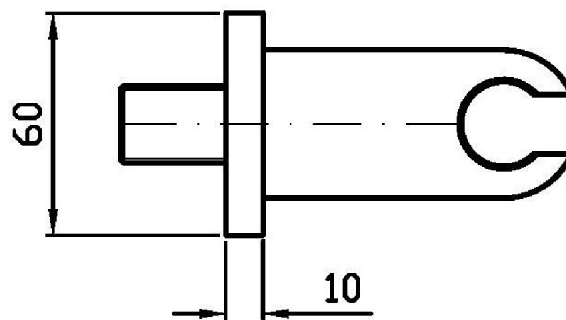

## SHOWER

Z93938

Appendi doccia duplex. / Shower support.

Appendi doccia duplex da 1/2" x 1/2" per gruppo incasso.

Wall-mounted shower support, 1/2" x 1/2" hose connection.

## SHOWER

Z93938

Disegno Complessivo / Overall Drawing

## SHOWER

Z93938

Pesi e Misure / Weights and Sizes

Peso ( Kg ) Weight ( lb )	0,79 ( Kg )	1,75 ( lb )
Volume test ( dc3 ) - ( in3 )	1,21 ( dc3 )	73,84 ( in3 )
h ( mm ) - ( in )	73,00 ( mm )	2,87 ( in )
L1 ( mm ) - ( in )	127,00 ( mm )	5,00 ( in )
L2 ( mm ) - ( in )	130,00 ( mm )	5,12 ( in )