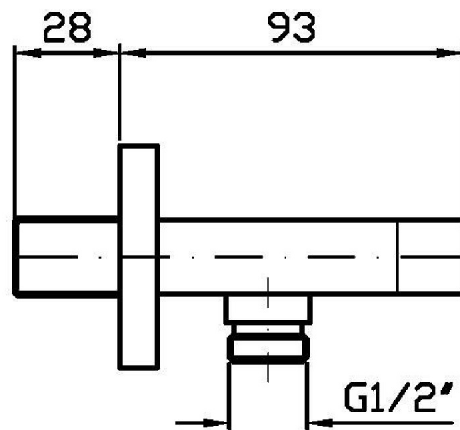

## SHOWER

Z93938

Appendi doccia duplex. / Shower support.

Appendi doccia duplex da 1/2" x 1/2" per gruppo incasso.

Wall-mounted shower support, 1/2" x 1/2" hose connection.

## SHOWER

Z93938

Disegno Complessivo / Overall Drawing

## SHOWER

Z93938

Pesi e Misure / Weights and Sizes

Peso ( Kg ) Weight ( lb )	0,79 ( Kg )	1,75 ( lb )
Volume test ( dc3 ) - ( in3 )	1,21 ( dc3 )	73,84 ( in3 )
h ( mm ) - ( in )	73,00 ( mm )	2,87 ( in )
L1 ( mm ) - ( in )	127,00 ( mm )	5,00 ( in )
L2 ( mm ) - ( in )	130,00 ( mm )	5,12 ( in )