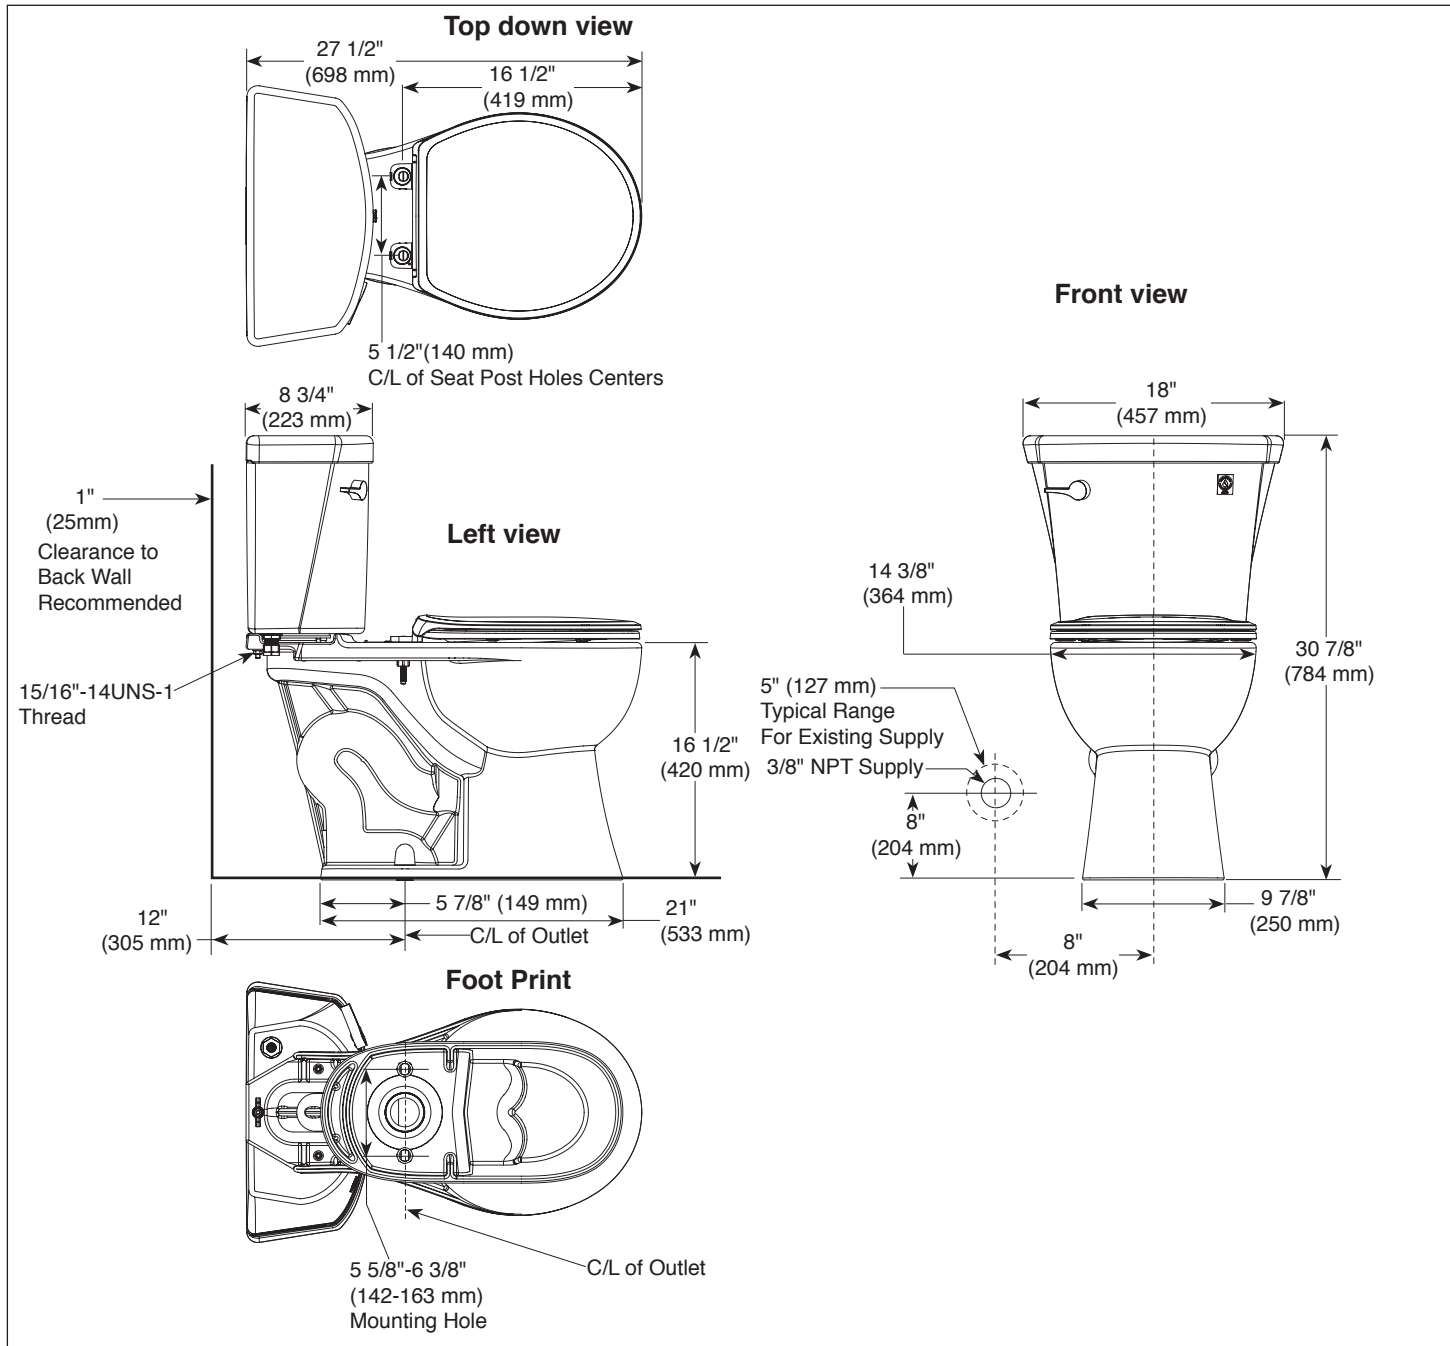

Turner™ Toilet C41908▲

STANDARD SPECIFICATIONS:

- Vitreous China
- 27 1/2" (698 mm) in length, 18" (457mm) in width, 30 7/8" (784 mm) in height
- Round front bowl with chair height design (16 1/2" to top of the bowl)
- 12" (305 mm) rough-in
- High efficiency 1.28 gpf (4.8 lpf)
- 3" flush valve
- 2" (51mm) fully glazed trapway
- SmartFit™ tank-to-bowl connection with tool for installation
- Includes polished chrome trip lever
- Delta toilet kit includes the tank, bowl, toilet seat, mounting hardware, wax ring and SmartFit™ Multi-Tool. No additional tool required.

COMPLIES WITH

- ADA
- ASME A112.19.2 / CSA B45.1
- ASME A112.19.5
- ICC / ANSI A117.1
- EPA WaterSense® High Efficiency Toilet
- CalGreen

Technical Information	
Fixture configuration	Two-piece, round front
Water per flush	1.28 gpf (4.8 lpf)
Passageway	2" (51 mm)
Water area	10" X 8" (253 mm x 202 mm)
Seat post hole centers	5 1/2" (140 mm)
Included:	
Tank	RP78700▲
Tank Cover	RP78254▲
Flush Lever	RP71181▲
Mounting Hardware – Bowl to floor	RP71146
Mounting Hardware – Tank to bowl	RP72471
Seat Assembly	RP92085▲

55 E. 111th Street, Indianapolis, Indiana 46280
 350 South Edgeware Road, St. Thomas, Ontario Canada N5P 4L1
 © 2016 Masco Corporation of Indiana
 USA / Canada: 1-855-345-1345
 www.deltatoilet.com

Turner™ Toilet C41908▲

■ Round Front Bowl

Submitted Model No.:

Specific Features:

▲ Designate proper finish suffix (-WH for white)

Delta reserves the right (1) to make changes in specifications and materials, and (2) to change or discontinue models, both without notice or obligation. Dimensions are for reference only. See full-line pricebook or www.deltatoilet.com for finish options and product availability.