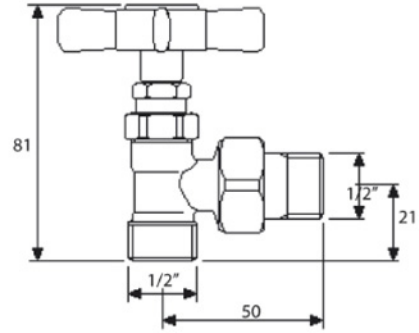

TOWELWARMER Collection	
Code	Description
9086-C 9087-I/N/O/OR 9087-B/ND/R	<p><b>London 2 towel warmer 940x735 mm (1050 W - 904 Kcal/h t 50°)</b></p> <p>Chrome            Incalux, Nickel, Dark Gold, Rose Gold            Bronze, Dark Nickel, Copper</p>

Verona - Italy  
 tel. +39 045 8006917  
 fax. +39 045 8020111  
 gentry-home.com

TOWELWARMER Collection	
Code	Description
9127-C 9128-I/N/O/OR 9128-B/ND/R	<b>Valves (pair)</b> Chrome Incalux, Nickel, Dark Gold, Rose Gold Bronze, Dark Nickel, Copper <b>Fittings available</b> 12/14/16 copper 12/14/16 covered
9126	Electrical element complete with thermostatic control