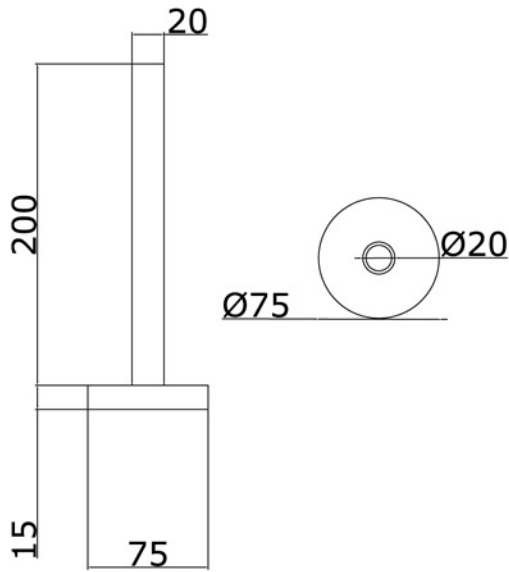

TOWELWARMER Collection	
Code	Description
9086-C 9087-I/N/O/OR 9087-B/ND/R	<p><b>London 2 towel warmer 940x735 mm (1050 W - 904 Kcal/h t 50°)</b></p> <p>Chrome            Incalux, Nickel, Dark Gold, Rose Gold            Bronze, Dark Nickel, Copper</p>

Verona - Italy  
 tel. +39 045 8006917  
 fax. +39 045 8020111  
 gentry-home.com

TOWELWARMER Collection	
Code	Description
9127-C 9128-I/N/O/OR 9128-B/ND/R	<b>Valves (pair)</b> Chrome Incalux, Nickel, Dark Gold, Rose Gold Bronze, Dark Nickel, Copper <b>Fittings available</b> 12/14/16 copper 12/14/16 covered
9126	Electrical element complete with thermostatic control