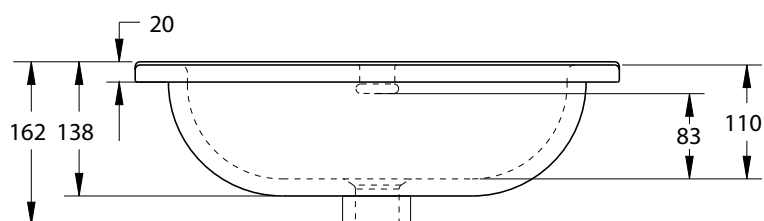

# westerbergs aften 500

FRONT

SIDE

TOP

Art nr. 20071306 Westerbergs Badrum part of Hata Bathroom Group AB.

NOTE: ALL MEASUREMENTS +/- 5 mm