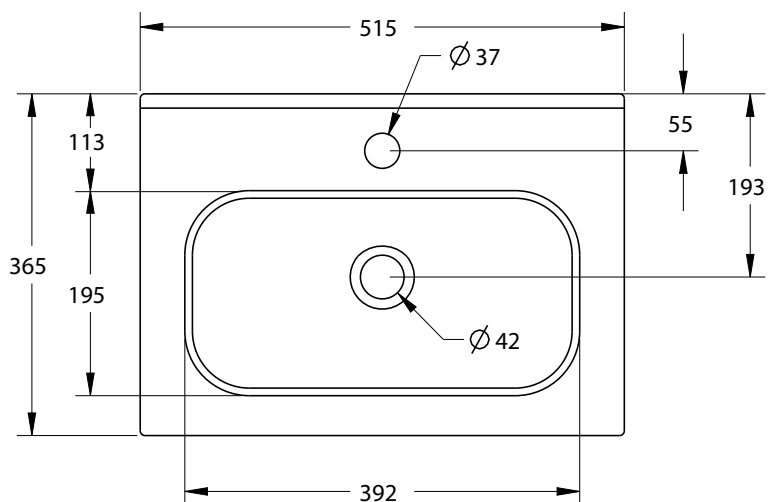

# westerbergs aften 500

FRONT

SIDE

TOP

Art nr. 20071306 Westerbergs Badrum part of Hata Bathroom Group AB.

NOTE: ALL MEASUREMENTS +/- 5 mm