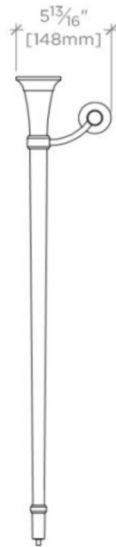

ALDEN

ALWS01

Alden Metal Round Two Leg Single Washstand for Sink without Backsplash 5 13/16" x 20 9/16" x 29 1/2"

SHOWN IN ALDEN METAL ROUND TWO LEG SINGLE WASHSTAND FOR SINK WITH BACKSPASH 5 13/16" X 18 7/16" X 29

TECHNICAL DETAILS

Depth / Width: 20 9/16"
Height: 29 1/2"
Leg Material: Metal
Length: 5 13/16"
Primary Material: Metal
Suggested Application: Bath

INSPIRATION

Pure, simple, refined and timeless. The pedestal sinks and watercloset of this collection offer clean lines, crisp white ceramic surfaces and streamlined silhouettes. Classic designs ideal for smaller and transitional interiors.

Alden Metal Round Two Leg Single Washstand for Sink without Backsplash 5 13/16" x 20 9/16" x 29 1/2"

TOP VIEW

SCALE: 1"=1'-0"

FRONT VIEW

SCALE: 1"=1'-0"

SIDE VIEW

SCALE: 1"=1'-0"