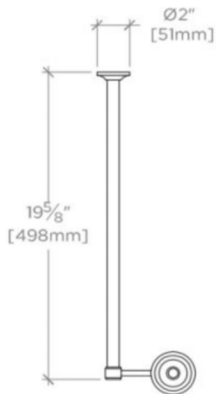

TECHNICAL DETAILS

Depth / Width: 20 9/16"
Height: 29 1/2"
Leg Material: Metal
Length: 5 13/16"
Primary Material: Metal
Suggested Application: Bath

INSPIRATION

Pure, simple, refined and timeless. The pedestal sinks and watercloset of this collection offer clean lines, crisp white ceramic surfaces and streamlined silhouettes. Classic designs ideal for smaller and transitional interiors.

Alden Metal Round Two Leg Single Washstand for Sink without Backsplash 5 13/16" x 20 9/16" x 29 1/2"

TOP VIEW

SCALE: 1"=1'-0"

FRONT VIEW

SCALE: 1"=1'-0"

SIDE VIEW

SCALE: 1"=1'-0"