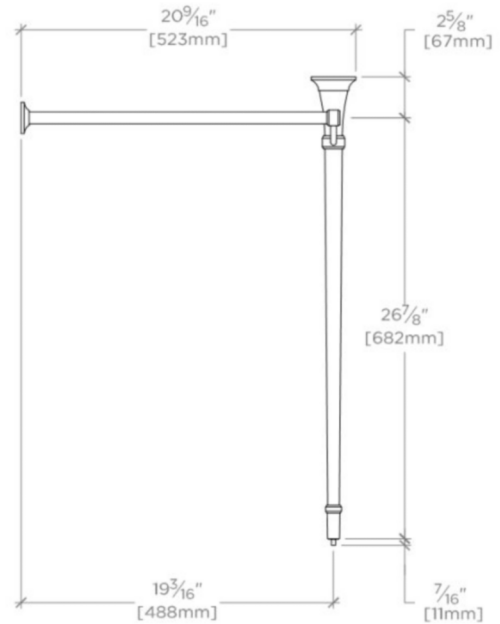

TECHNICAL DETAILS

Depth / Width: 20 9/16"
Height: 29 1/2"
Leg Material: Metal
Length: 5 13/16"
Primary Material: Metal
Suggested Application: Bath

INSPIRATION

Pure, simple, refined and timeless. The pedestal sinks and watercloset of this collection offer clean lines, crisp white ceramic surfaces and streamlined silhouettes. Classic designs ideal for smaller and transitional interiors.

Alden Metal Round Two Leg Single Washstand for Sink without Backsplash 5 13/16" x 20 9/16" x 29 1/2"

TOP VIEW

SCALE: 1"=1'-0"

FRONT VIEW

SCALE: 1"=1'-0"

SIDE VIEW

SCALE: 1"=1'-0"